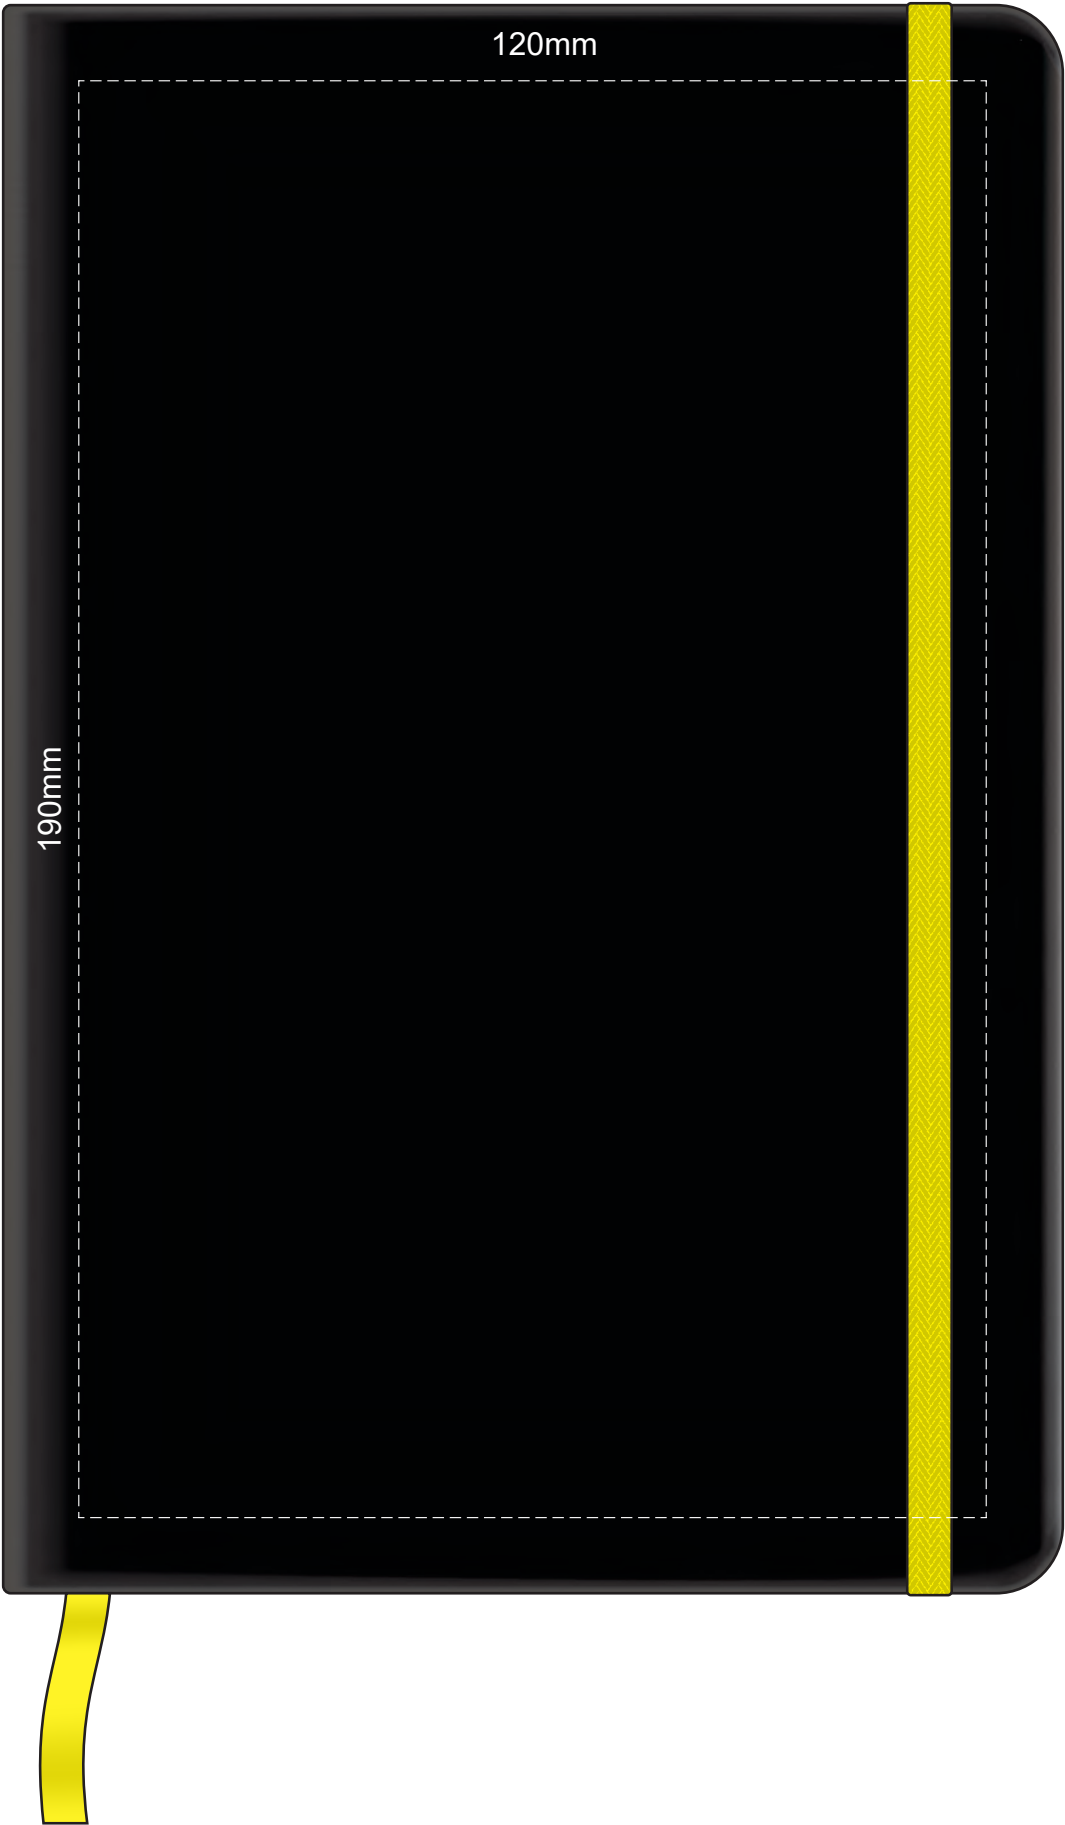

100% of Actual Size
Pad Print

Branding area can be moved anywhere within the red line.

100% of Actual Size
BACK Pad Print

Branding area can be moved anywhere within the red line.

100% of Actual Size
Screen Print (one colour)

100% of Actual Size
BACK Screen Print (one colour)

100% of Actual Size
Direct Digital

100% of Actual Size
Foil Printing Front Cover
FRONT ONLY

Please note: Print area 70mm x 55mm is **moveable within the red dotted area**, the print area cannot be rotated.

-  Copper Foil Print Colour
-  Silver Foil Print Colour
-  Gold Foil Print Colour

70% of Actual Size
Digital Print - Belly Band Template

Artwork will be printed directly onto the product via CMYK printing (no white), colours will not be vibrant due to white ink not being available for this process

Green Line = Fold Lines when assembled on notebook

Blue Line = The SIGNIFICANT PRINT AREA

(Keep all critical images & text within this box)

Black Line = Maximum print area

Pink Line = Bleed off to here

25% of Actual Size