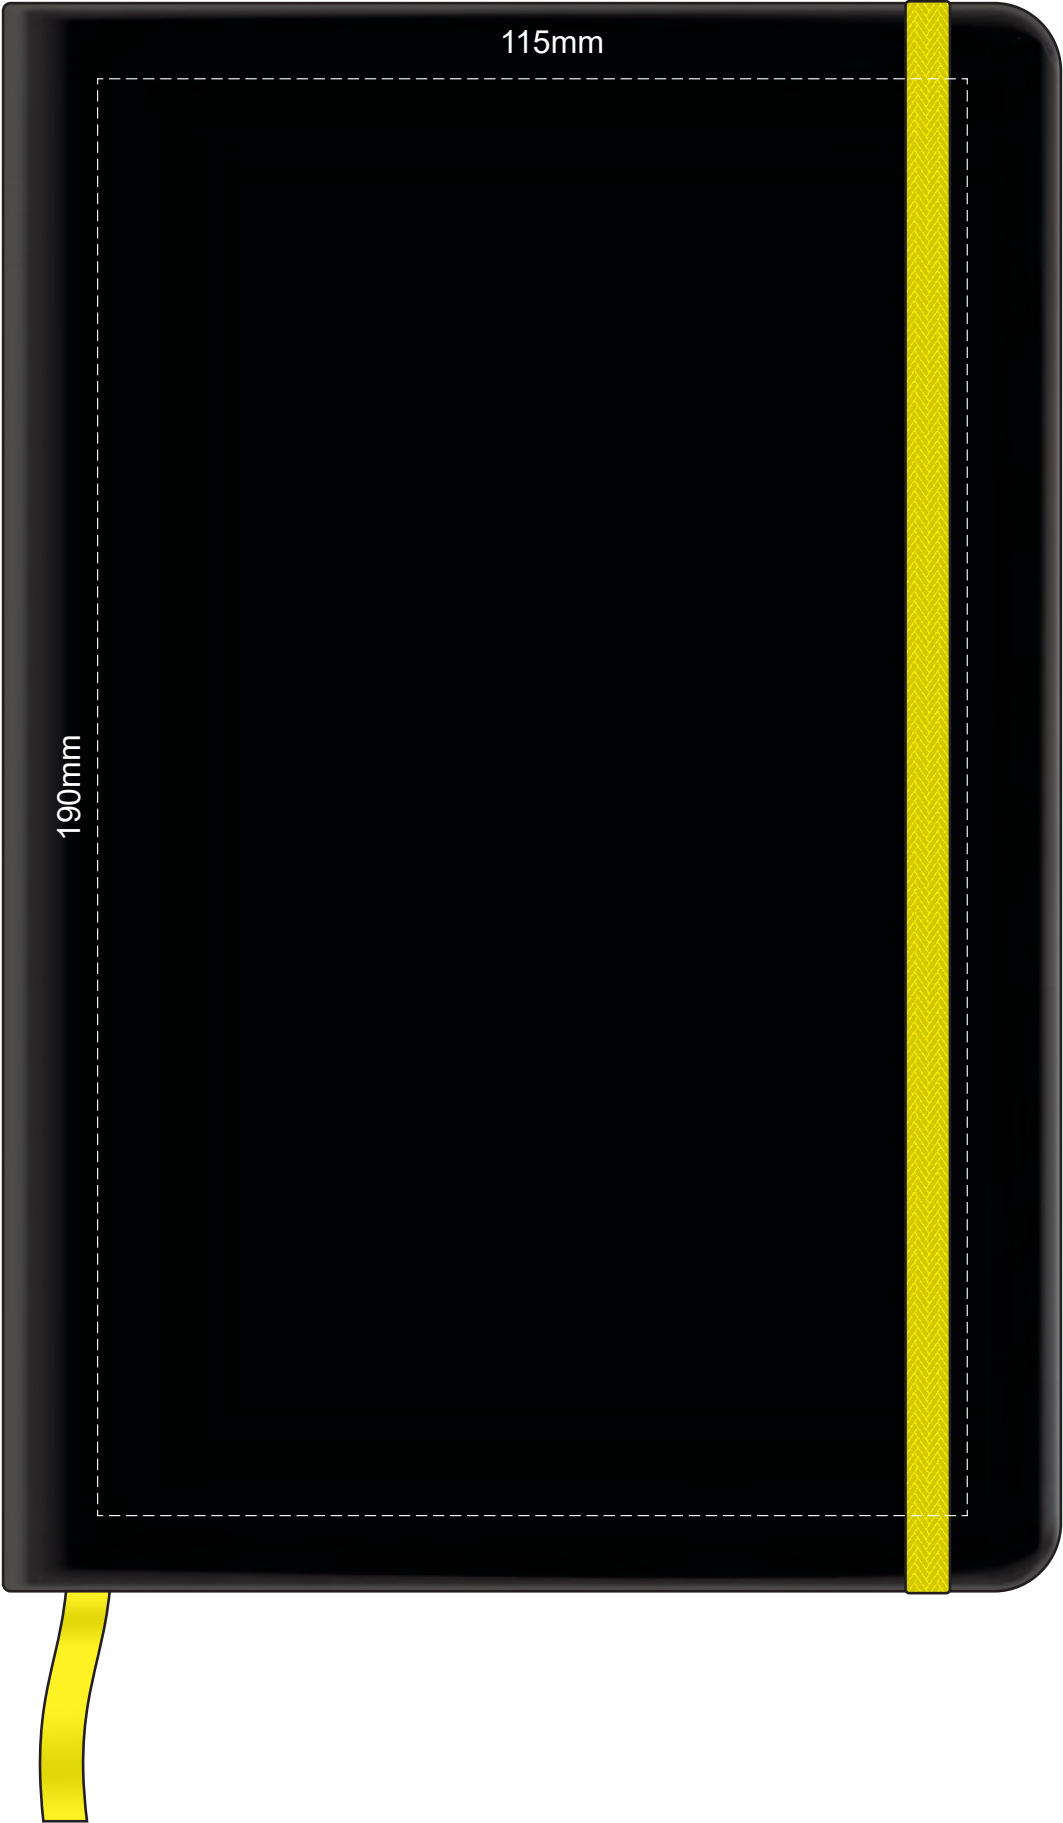

100% of Actual Size
Pad Print

Branding area can be moved anywhere within the red line.

100% of Actual Size
BACK Pad Print

Branding area can be moved anywhere within the red line.

100% of Actual Size
Screen Print (one colour)

100% of Actual Size
BACK Screen Print (one colour)

100% of Actual Size
Direct Digital

100% of Actual Size
Foil Printing Front Cover
FRONT ONLY

Please note: Print area 70mm x 55mm is **moveable within the red dotted area**, the print area cannot be rotated.

-  Copper Foil Print Colour
-  Silver Foil Print Colour
-  Gold Foil Print Colour

70% of Actual Size
Digital Print - Belly Band Template

Artwork will be printed directly onto the product via CMYK printing (no white), colours will not be vibrant due to white ink not being available for this process

Green Line = Fold Lines when assembled on notebook

Blue Line = The SIGNIFICANT PRINT AREA

(Keep all critical images & text within this box)

Black Line = Maximum print area

Pink Line = Bleed off to here

25% of Actual Size