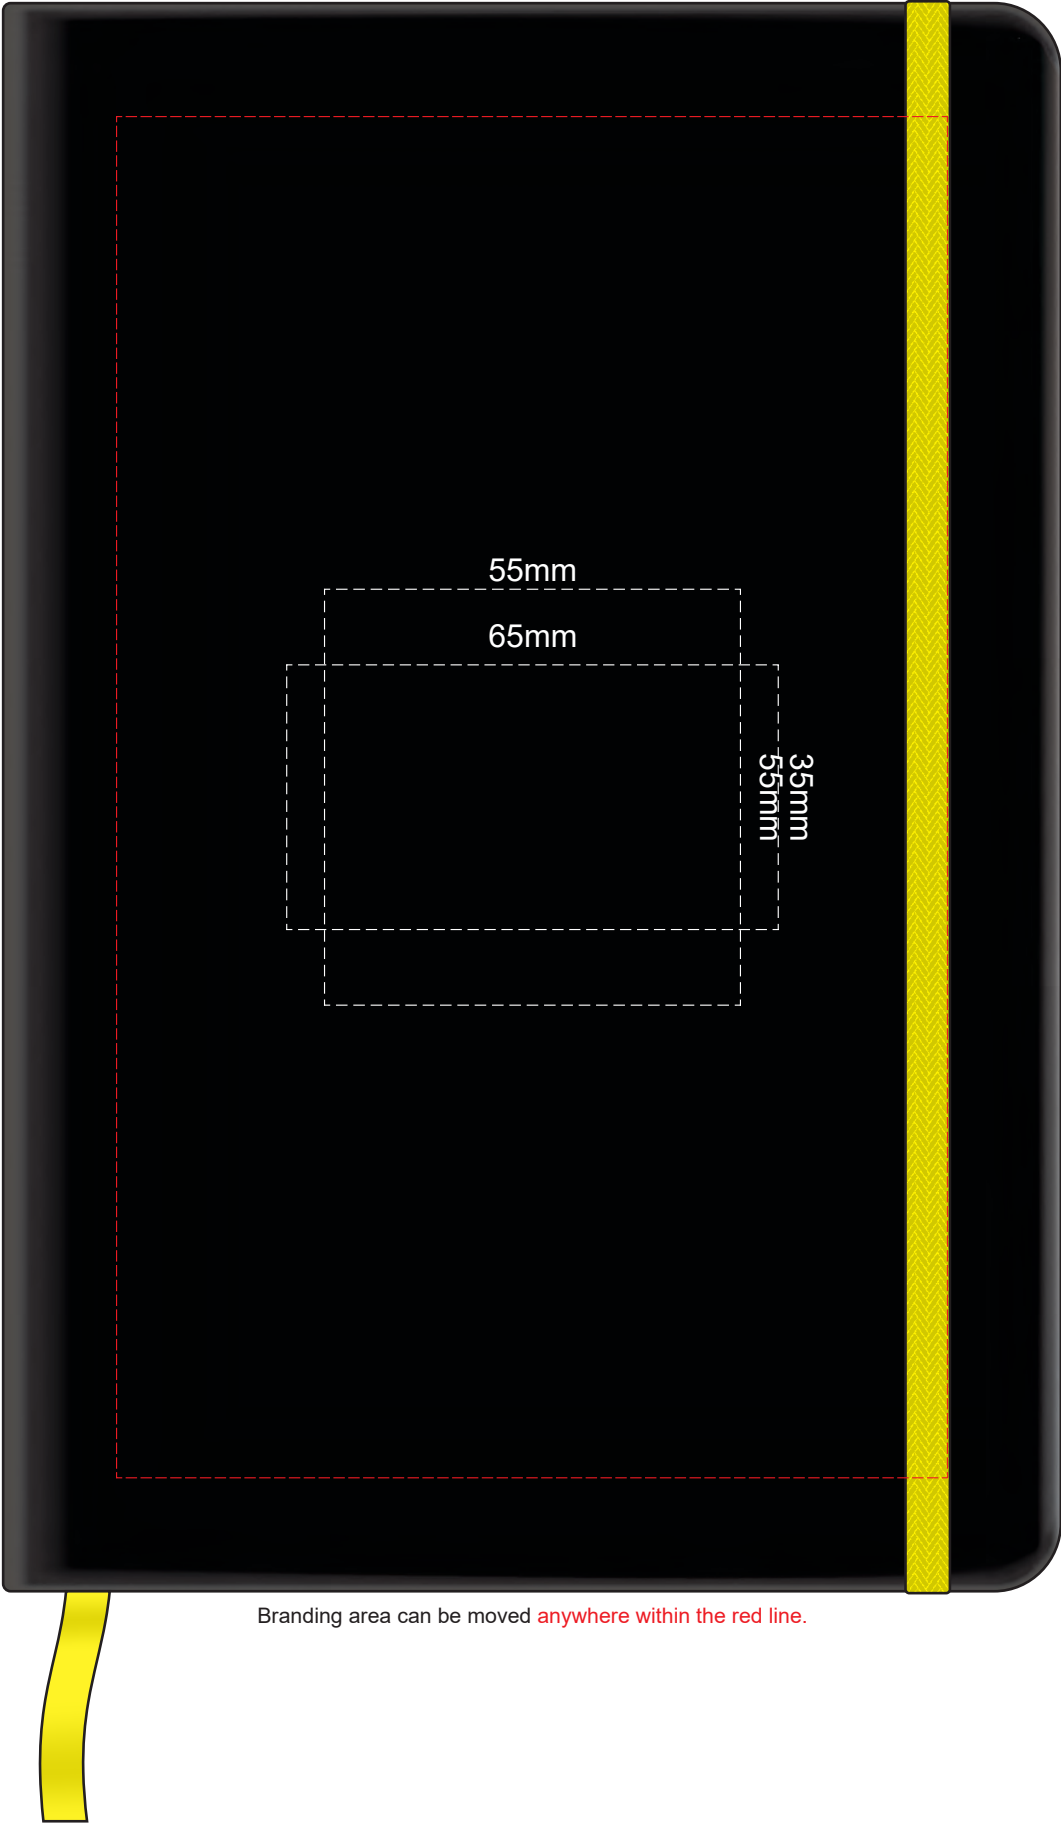

100% of Actual Size
Pad Print

Branding area can be moved anywhere within the red line.

100% of Actual Size
BACK Pad Print

Branding area can be moved anywhere within the red line.

100% of Actual Size
Screen Print (one colour)

100% of Actual Size
BACK Screen Print (one colour)

100% of Actual Size
Direct Digital

100% of Actual Size
Foil Printing Front Cover
FRONT ONLY

Please note: Print area 70mm x 55mm is **moveable within the red dotted area**, the print area cannot be rotated.

-  Copper Foil Print Colour
-  Silver Foil Print Colour
-  Gold Foil Print Colour

70% of Actual Size
Digital Print - Belly Band Template

Artwork will be printed directly onto the product via CMYK printing (no white), colours will not be vibrant due to white ink not being available for this process

Green Line = Fold Lines when assembled on notebook

Blue Line = The SIGNIFICANT PRINT AREA

(Keep all critical images & text within this box)

Black Line = Maximum print area

Pink Line = Bleed off to here

25% of Actual Size