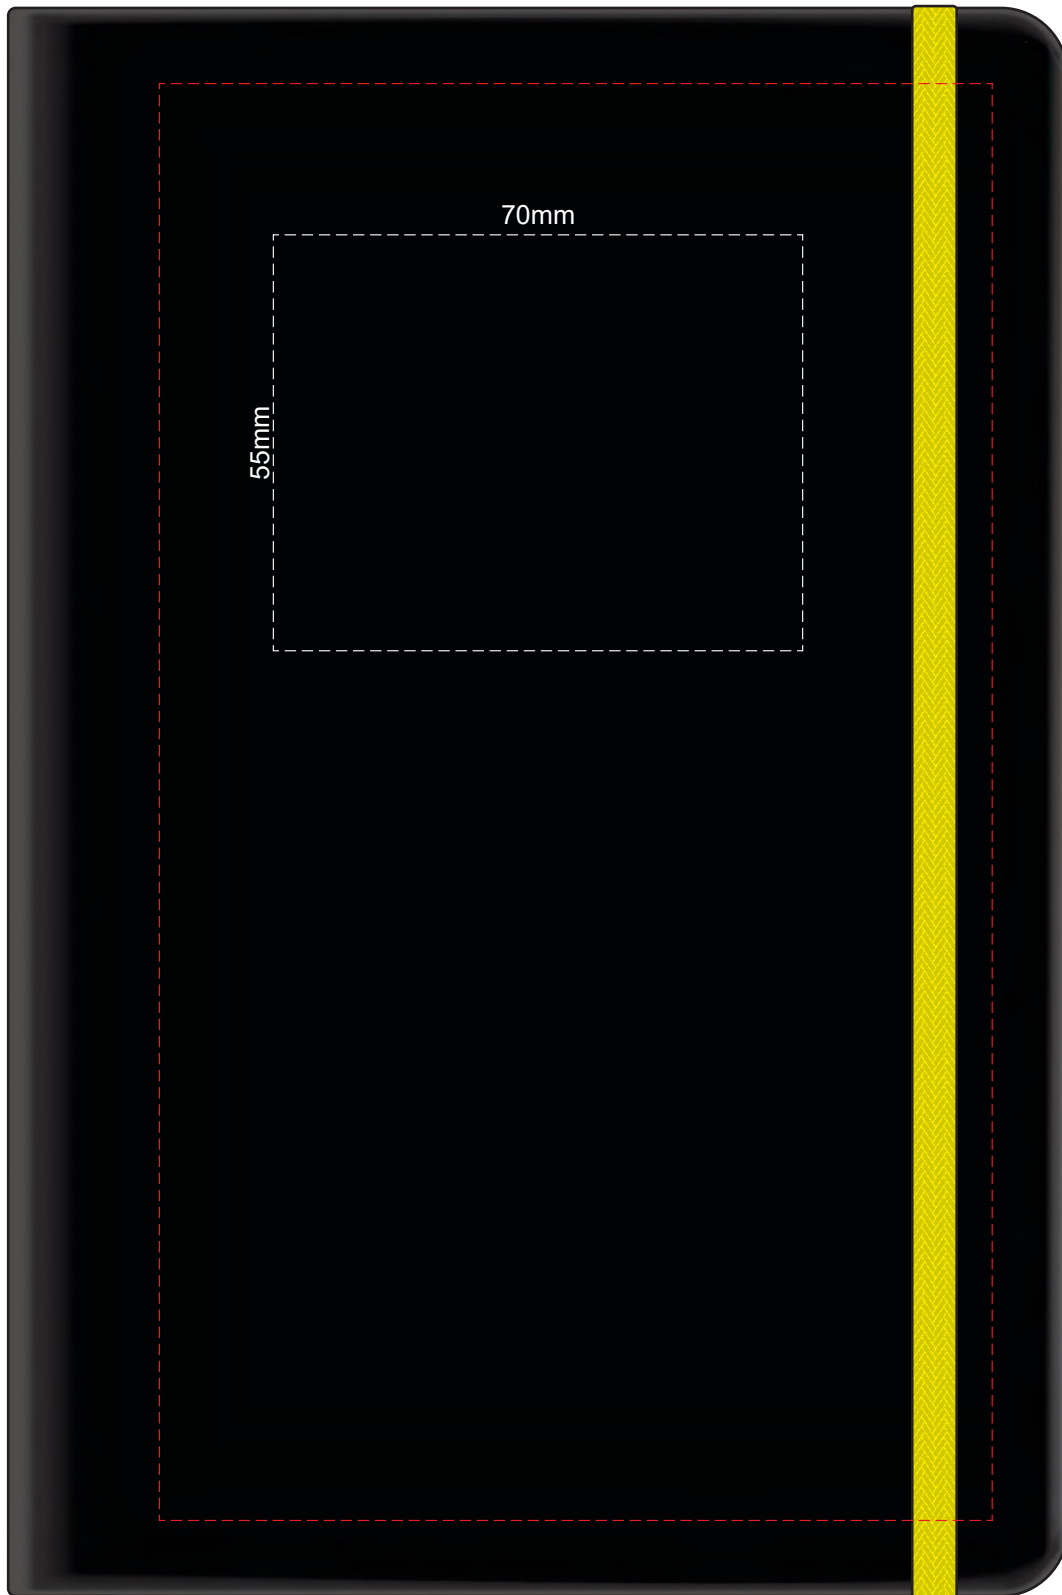

100% of Actual Size
Pad Print

Branding area can be moved anywhere within the red line.

100% of Actual Size
BACK Pad Print

Branding area can be moved anywhere within the red line.

100% of Actual Size
Screen Print (one colour)

100% of Actual Size
BACK Screen Print (one colour)

100% of Actual Size
Direct Digital

100% of Actual Size
Foil Printing Front Cover
FRONT ONLY

Please note: Print area 70mm x 55mm is **moveable within the red dotted area**, the print area cannot be rotated.

-  Copper Foil Print Colour
-  Silver Foil Print Colour
-  Gold Foil Print Colour

70% of Actual Size
Digital Print - Belly Band Template

Artwork will be printed directly onto the product via CMYK printing (no white), colours will not be vibrant due to white ink not being available for this process

Green Line = Fold Lines when assembled on notebook

Blue Line = The SIGNIFICANT PRINT AREA

(Keep all critical images & text within this box)

Black Line = Maximum print area

Pink Line = Bleed off to here

25% of Actual Size