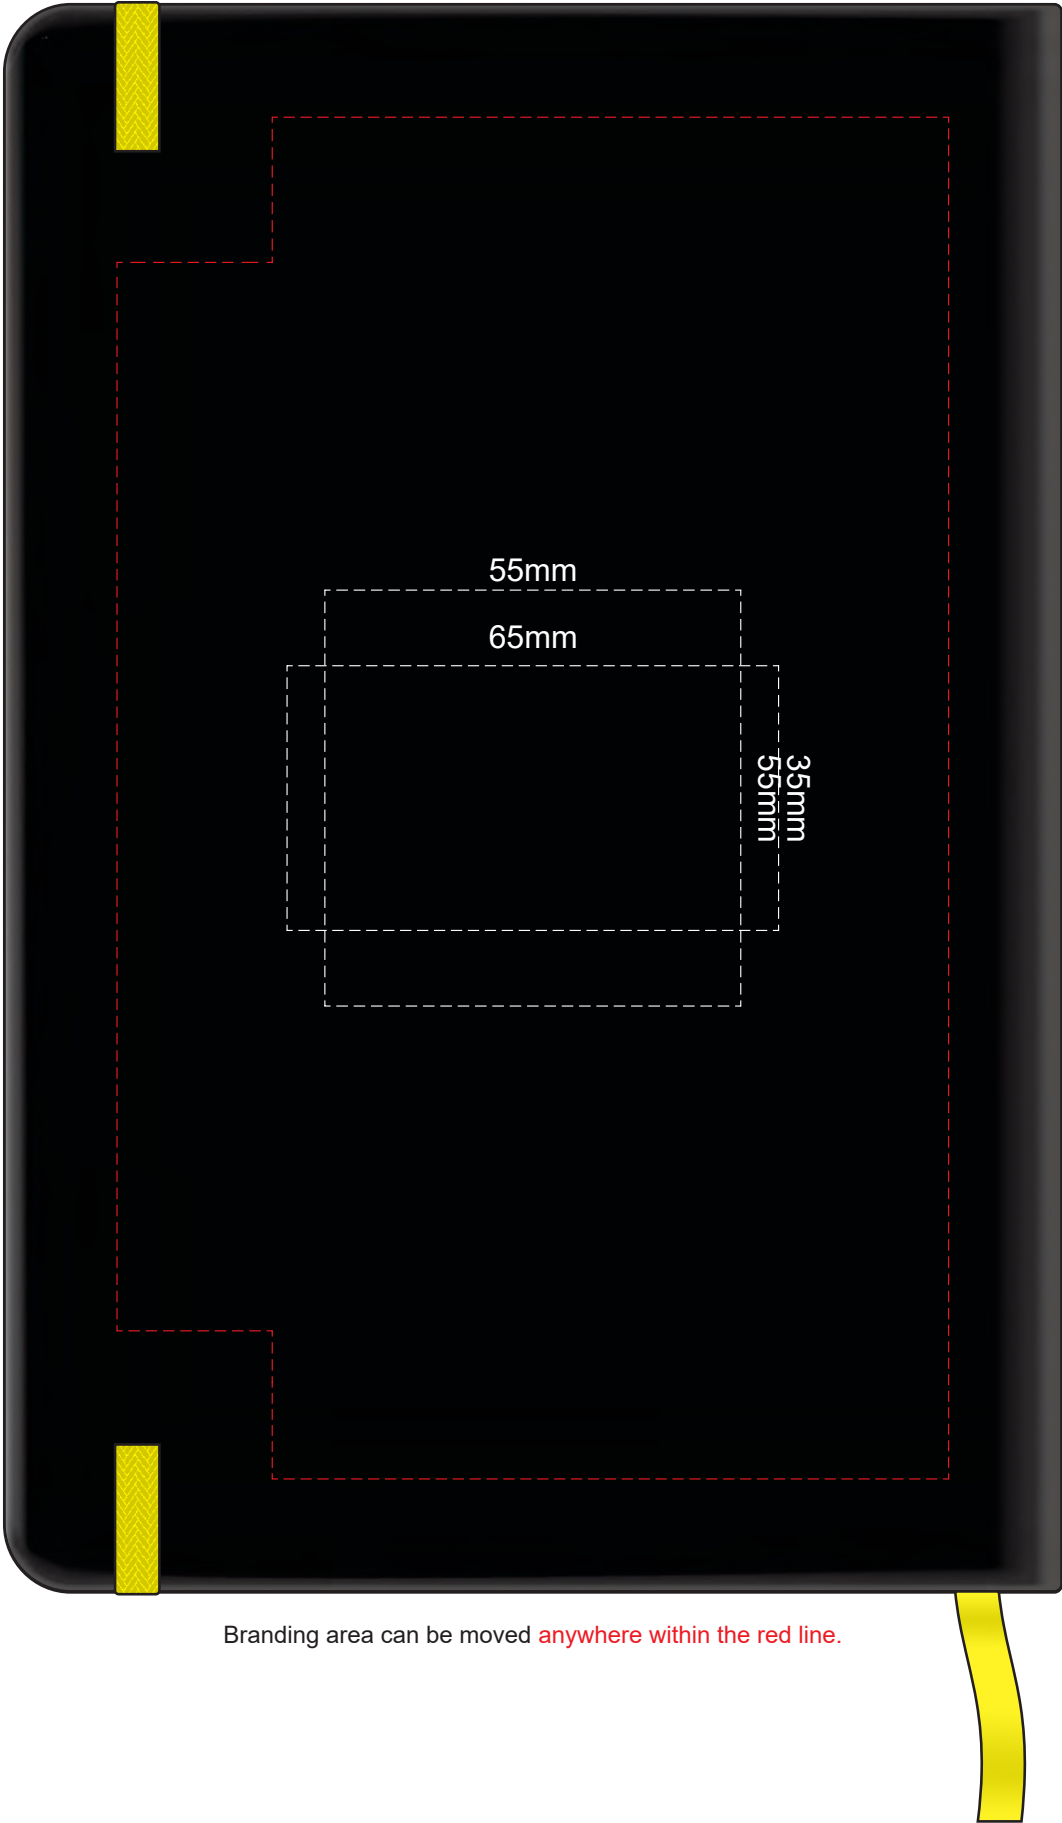

100% of Actual Size
Pad Print

Branding area can be moved anywhere within the red line.

100% of Actual Size
BACK Pad Print

Branding area can be moved anywhere within the red line.

100% of Actual Size
Screen Print (one colour)

100% of Actual Size
BACK Screen Print (one colour)

100% of Actual Size
Direct Digital

100% of Actual Size
Foil Printing Front Cover
FRONT ONLY

Please note: Print area 70mm x 55mm is **moveable within the red dotted area**, the print area cannot be rotated.

-  Copper Foil Print Colour
-  Silver Foil Print Colour
-  Gold Foil Print Colour

70% of Actual Size
Digital Print - Belly Band Template

Artwork will be printed directly onto the product via CMYK printing (no white), colours will not be vibrant due to white ink not being available for this process

Green Line = Fold Lines when assembled on notebook

Blue Line = The SIGNIFICANT PRINT AREA

(Keep all critical images & text within this box)

Black Line = Maximum print area

Pink Line = Bleed off to here

25% of Actual Size