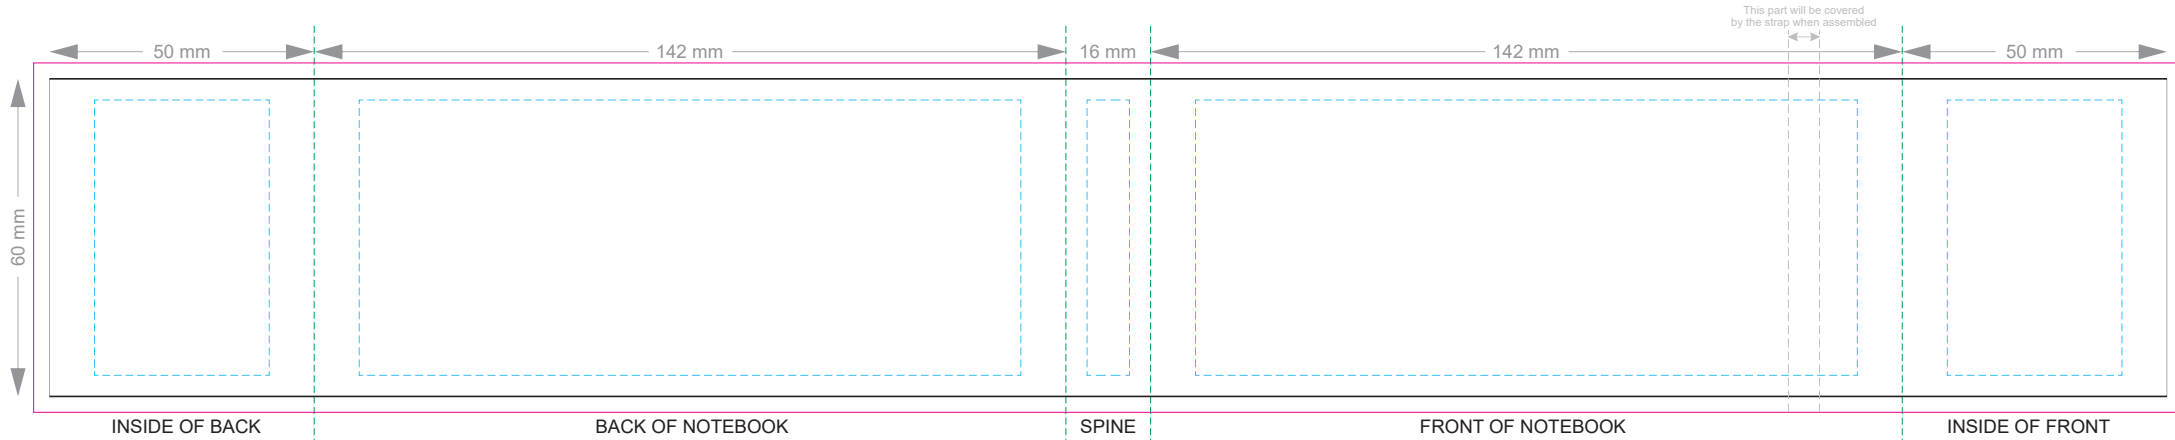

100% of Actual Size
Pad Print

Branding area can be moved anywhere within the red line.

100% of Actual Size
BACK Pad Print

Branding area can be moved anywhere within the red line.

100% of Actual Size
Screen Print (one colour)

100% of Actual Size
BACK Screen Print (one colour)

100% of Actual Size
Direct Digital

100% of Actual Size
Foil Printing Front Cover
FRONT ONLY

Please note: Print area 70mm x 55mm is **moveable within the red dotted area**, the print area cannot be rotated.

-  Copper Foil Print Colour
-  Silver Foil Print Colour
-  Gold Foil Print Colour

70% of Actual Size
Digital Print - Belly Band Template

Artwork will be printed directly onto the product via CMYK printing (no white), colours will not be vibrant due to white ink not being available for this process

Green Line = Fold Lines when assembled on notebook

Blue Line = The SIGNIFICANT PRINT AREA

(Keep all critical images & text within this box)

Black Line = Maximum print area

Pink Line = Bleed off to here

25% of Actual Size