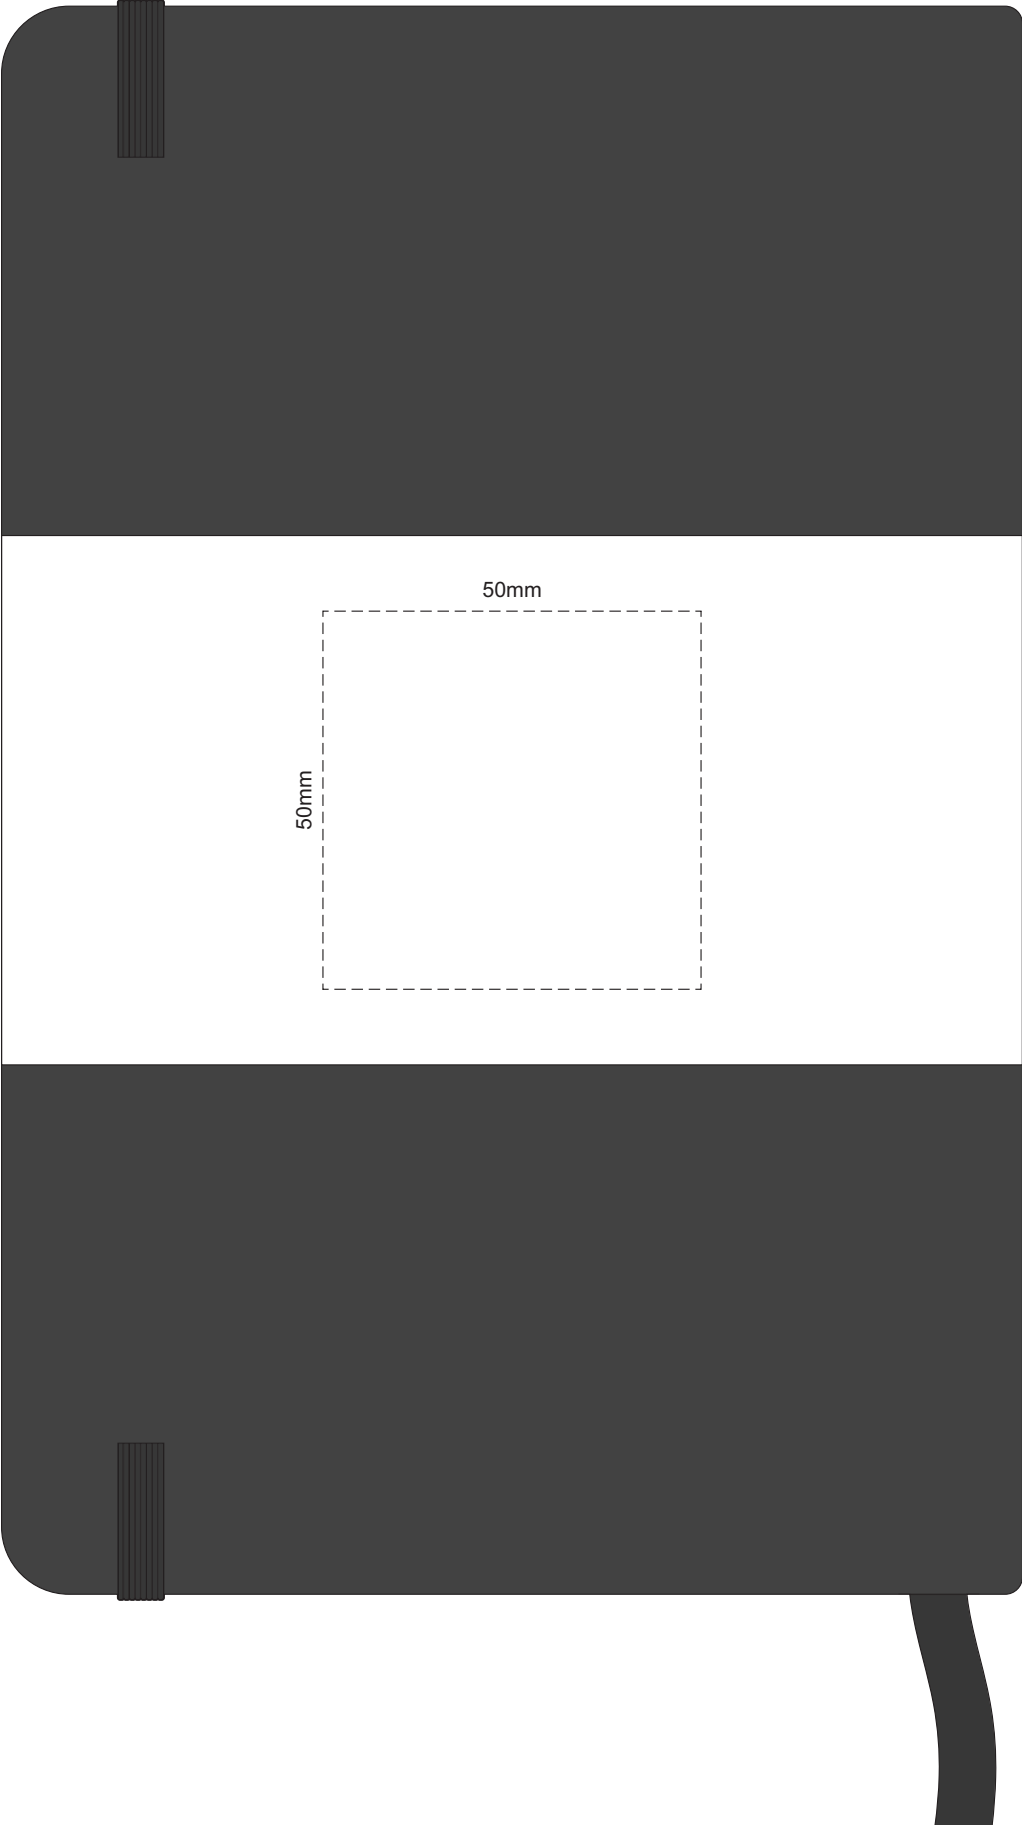

100% of Actual Size
Pad Print

100% of Actual Size
Pad Print BACK

100% of Actual Size
Direct Digital

100% of Actual Size
Foil Printing Front Cover
FRONT ONLY

Please note: Print area 70mm x 50mm is **moveable within the red dotted area**, the print area cannot be rotated. The printing will inherit the texture of the substrate which may affect the legibility of small text or appearance of fine detail.

-  Copper Foil Print Colour
-  Silver Foil Print Colour
-  Gold Foil Print Colour

70% of Actual Size
Digital Print - Belly Band Template

Artwork will be printed directly onto the product via CMYK printing (no white), colours will not be vibrant due to white ink not being available for this process

25% of Actual Size

FRONT BACK
Belly Band Assembled on Notebook
Please note that some of the artwork will be covered by the notebook closure strap when assembled.

- Green Line = Fold Lines when assembled on notebook
- Blue Line = The SIGNIFICANT PRINT AREA
(Keep all critical images & text within this box)
- Black Line = Maximum print area
- Pink Line = Bleed off to here