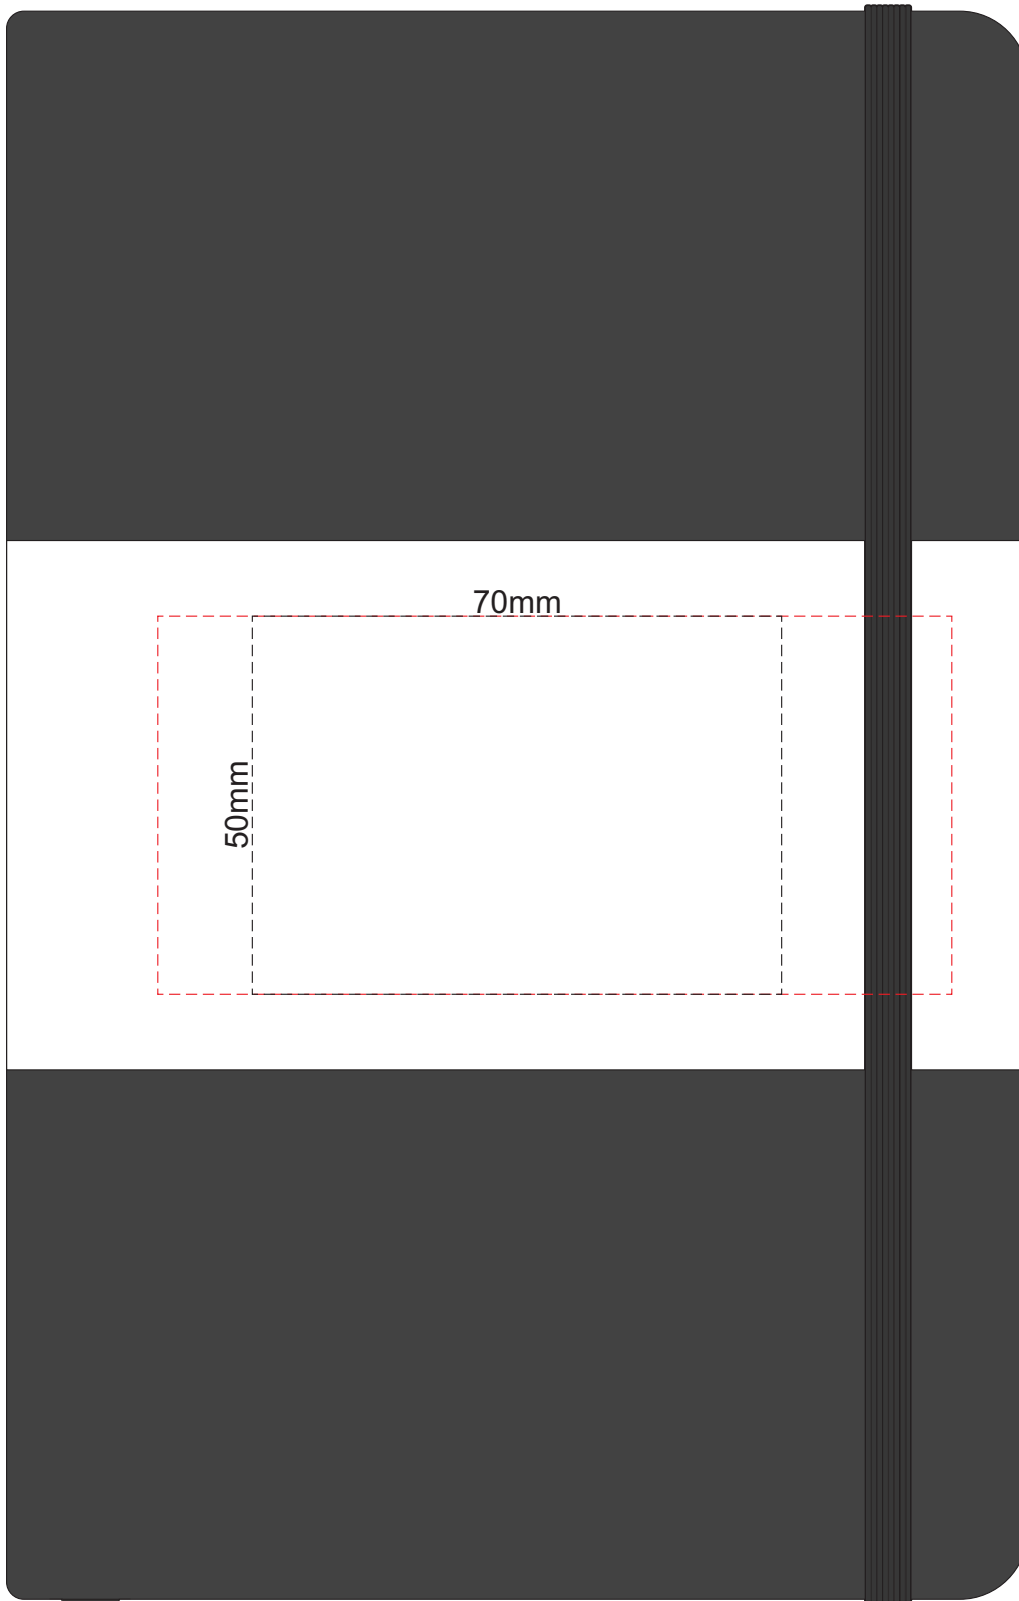

100% of Actual Size
Pad Print

100% of Actual Size
Pad Print BACK

100% of Actual Size
Direct Digital

100% of Actual Size
Foil Printing Front Cover
FRONT ONLY

Please note: Print area 70mm x 50mm is **moveable within the red dotted area**, the print area cannot be rotated. The printing will inherit the texture of the substrate which may affect the legibility of small text or appearance of fine detail.

-  Copper Foil Print Colour
-  Silver Foil Print Colour
-  Gold Foil Print Colour

70% of Actual Size
Digital Print - Belly Band Template

Artwork will be printed directly onto the product via CMYK printing (no white), colours will not be vibrant due to white ink not being available for this process

25% of Actual Size

FRONT BACK
Belly Band Assembled on Notebook
Please note that some of the artwork will be covered by the notebook closure strap when assembled.

- Green Line = Fold Lines when assembled on notebook
- Blue Line = The SIGNIFICANT PRINT AREA
(Keep all critical images & text within this box)
- Black Line = Maximum print area
- Pink Line = Bleed off to here