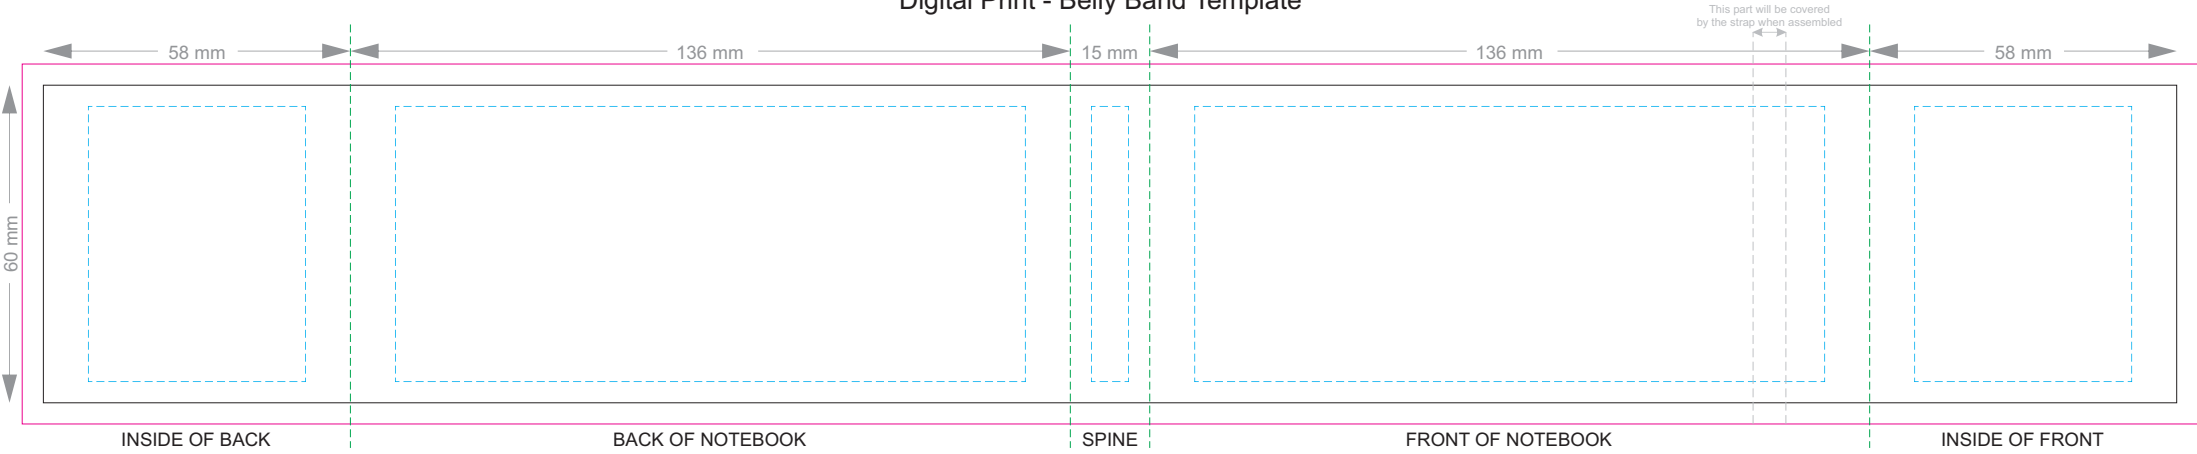

100% of Actual Size
Pad Print

100% of Actual Size
Pad Print BACK

100% of Actual Size
Direct Digital

100% of Actual Size
Foil Printing Front Cover
FRONT ONLY

Please note: Print area 70mm x 50mm is **moveable within the red dotted area**, the print area cannot be rotated. The printing will inherit the texture of the substrate which may affect the legibility of small text or appearance of fine detail.

-  Copper Foil Print Colour
-  Silver Foil Print Colour
-  Gold Foil Print Colour

70% of Actual Size
Digital Print - Belly Band Template

Artwork will be printed directly onto the product via CMYK printing (no white), colours will not be vibrant due to white ink not being available for this process

25% of Actual Size

FRONT BACK
Belly Band Assembled on Notebook
Please note that some of the artwork will be covered by the notebook closure strap when assembled.

- Green Line = Fold Lines when assembled on notebook
- Blue Line = The SIGNIFICANT PRINT AREA
(Keep all critical images & text within this box)
- Black Line = Maximum print area
- Pink Line = Bleed off to here