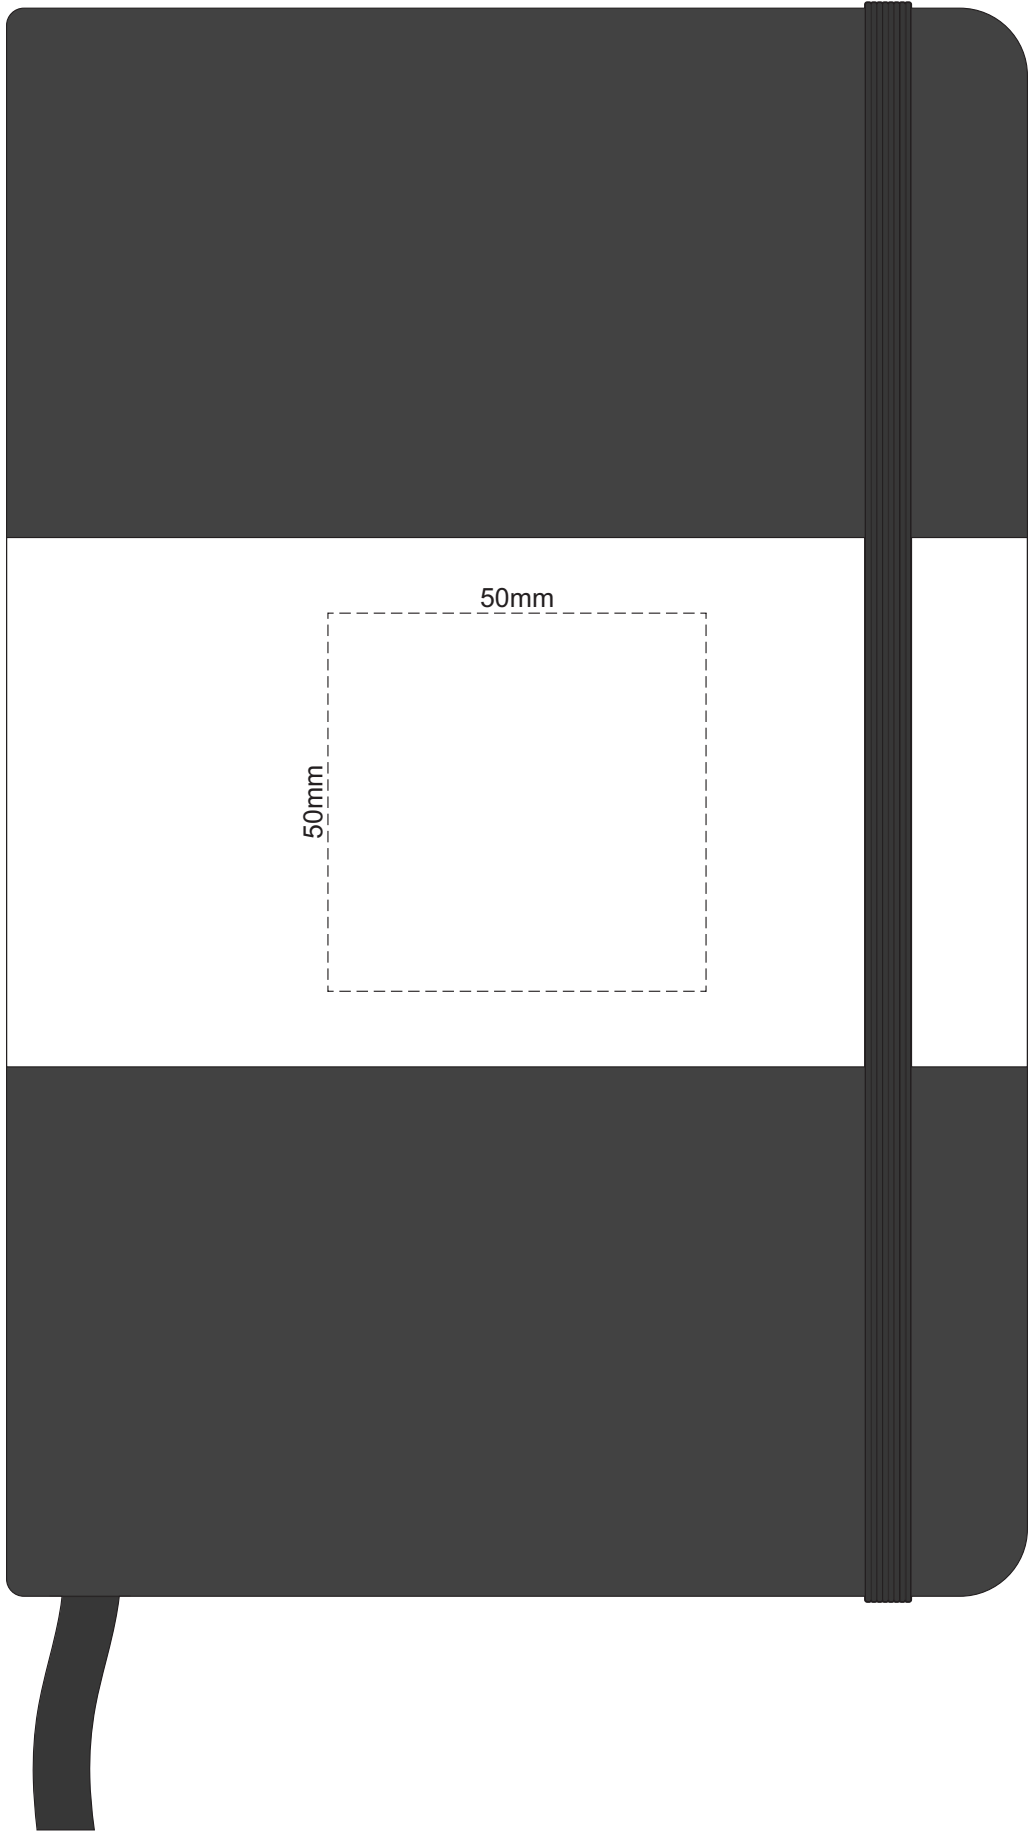

100% of Actual Size
Pad Print

100% of Actual Size
Pad Print BACK

100% of Actual Size
Direct Digital

100% of Actual Size
Foil Printing Front Cover
FRONT ONLY

Please note: Print area 70mm x 50mm is **moveable within the red dotted area**, the print area cannot be rotated. The printing will inherit the texture of the substrate which may affect the legibility of small text or appearance of fine detail.

-  Copper Foil Print Colour
-  Silver Foil Print Colour
-  Gold Foil Print Colour

70% of Actual Size
Digital Print - Belly Band Template

Artwork will be printed directly onto the product via CMYK printing (no white), colours will not be vibrant due to white ink not being available for this process

25% of Actual Size

FRONT BACK
Belly Band Assembled on Notebook
Please note that some of the artwork will be covered by the notebook closure strap when assembled.

- Green Line = Fold Lines when assembled on notebook
- Blue Line = The SIGNIFICANT PRINT AREA
(Keep all critical images & text within this box)
- Black Line = Maximum print area
- Pink Line = Bleed off to here