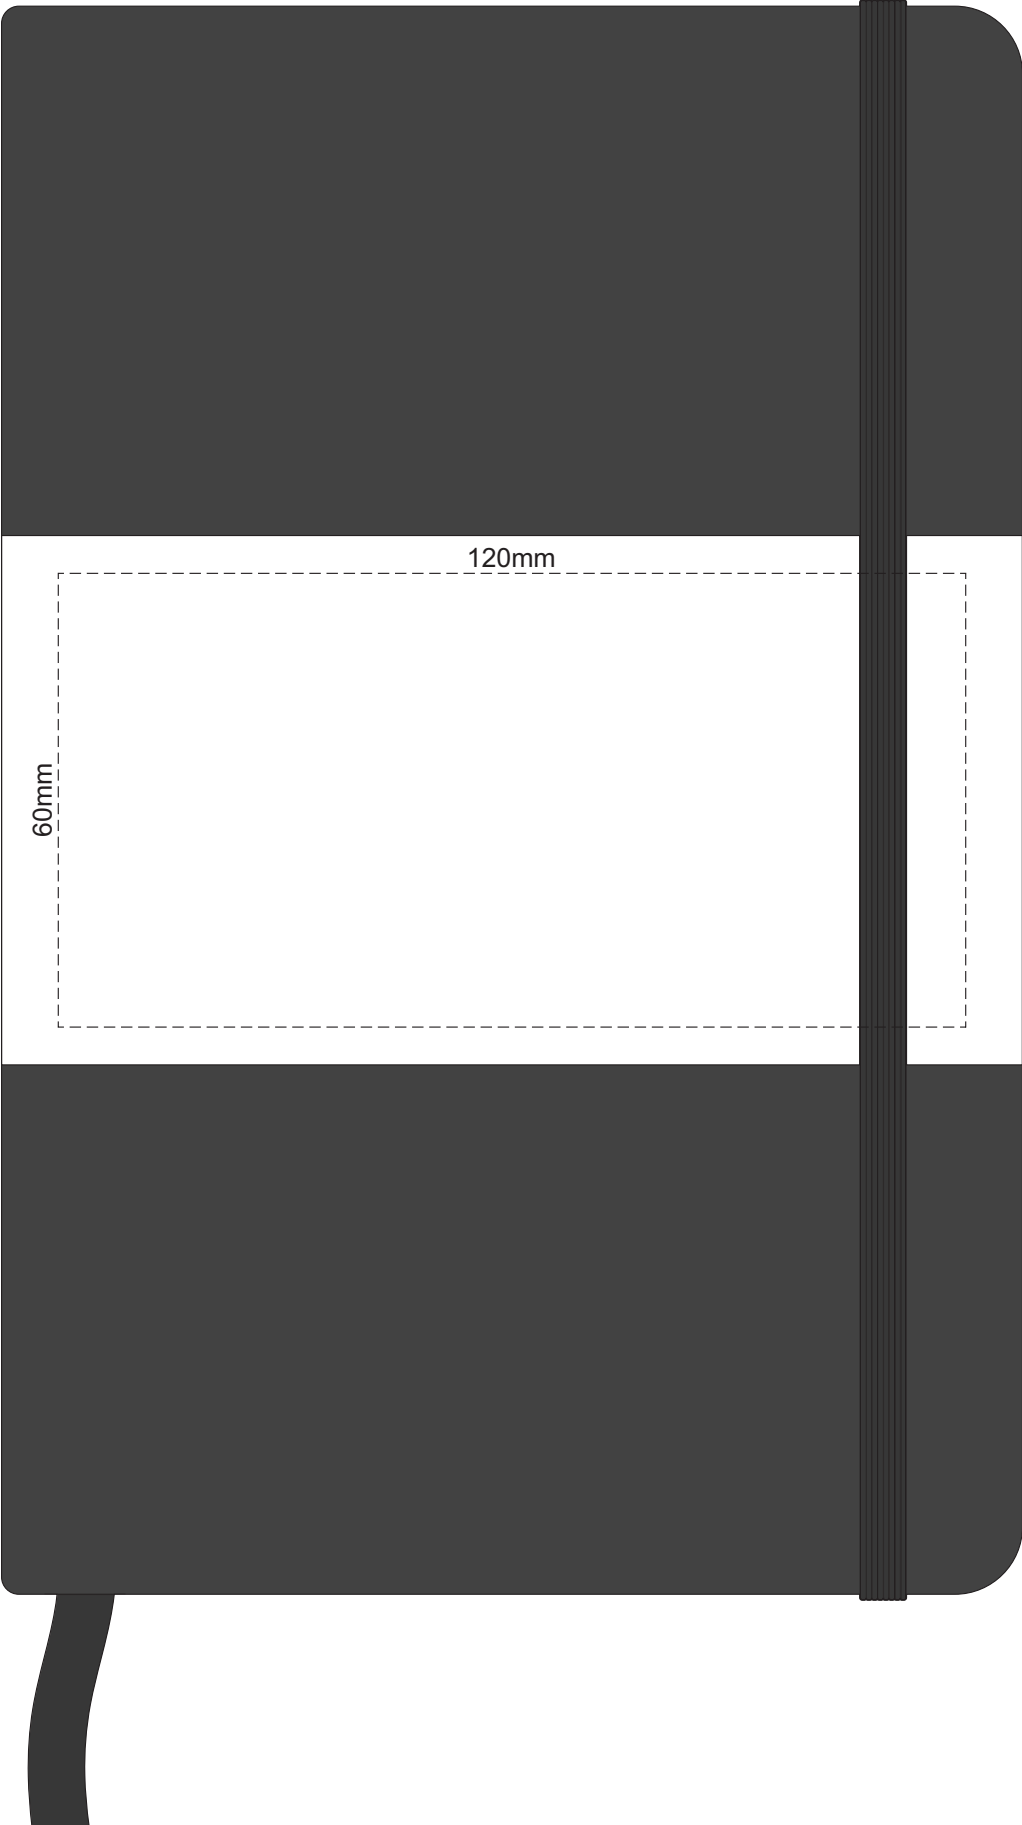

100% of Actual Size
Pad Print

100% of Actual Size
Pad Print BACK

100% of Actual Size
Direct Digital

100% of Actual Size
Foil Printing Front Cover
FRONT ONLY

Please note: Print area 70mm x 50mm is **moveable within the red dotted area**, the print area cannot be rotated. The printing will inherit the texture of the substrate which may affect the legibility of small text or appearance of fine detail.

-  Copper Foil Print Colour
-  Silver Foil Print Colour
-  Gold Foil Print Colour

70% of Actual Size
Digital Print - Belly Band Template

Artwork will be printed directly onto the product via CMYK printing (no white), colours will not be vibrant due to white ink not being available for this process

25% of Actual Size

FRONT BACK
Belly Band Assembled on Notebook
Please note that some of the artwork will be covered by the notebook closure strap when assembled.

- Green Line = Fold Lines when assembled on notebook
- Blue Line = The SIGNIFICANT PRINT AREA
(Keep all critical images & text within this box)
- Black Line = Maximum print area
- Pink Line = Bleed off to here