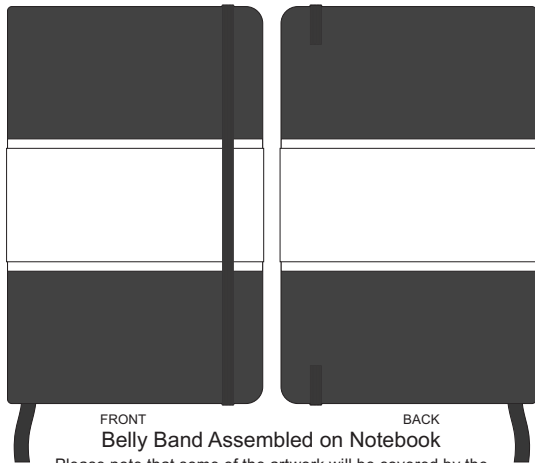

100% of Actual Size
Pad Print

100% of Actual Size
Pad Print BACK

100% of Actual Size
Direct Digital

100% of Actual Size
Foil Printing Front Cover
FRONT ONLY

Please note: Print area 70mm x 50mm is **moveable within the red dotted area**, the print area cannot be rotated. The printing will inherit the texture of the substrate which may affect the legibility of small text or appearance of fine detail.

-  Copper Foil Print Colour
-  Silver Foil Print Colour
-  Gold Foil Print Colour

70% of Actual Size
Digital Print - Belly Band Template

Artwork will be printed directly onto the product via CMYK printing (no white), colours will not be vibrant due to white ink not being available for this process

25% of Actual Size

FRONT BACK
Belly Band Assembled on Notebook
Please note that some of the artwork will be covered by the notebook closure strap when assembled.

- Green Line = Fold Lines when assembled on notebook
- Blue Line = The SIGNIFICANT PRINT AREA
(Keep all critical images & text within this box)
- Black Line = Maximum print area
- Pink Line = Bleed off to here