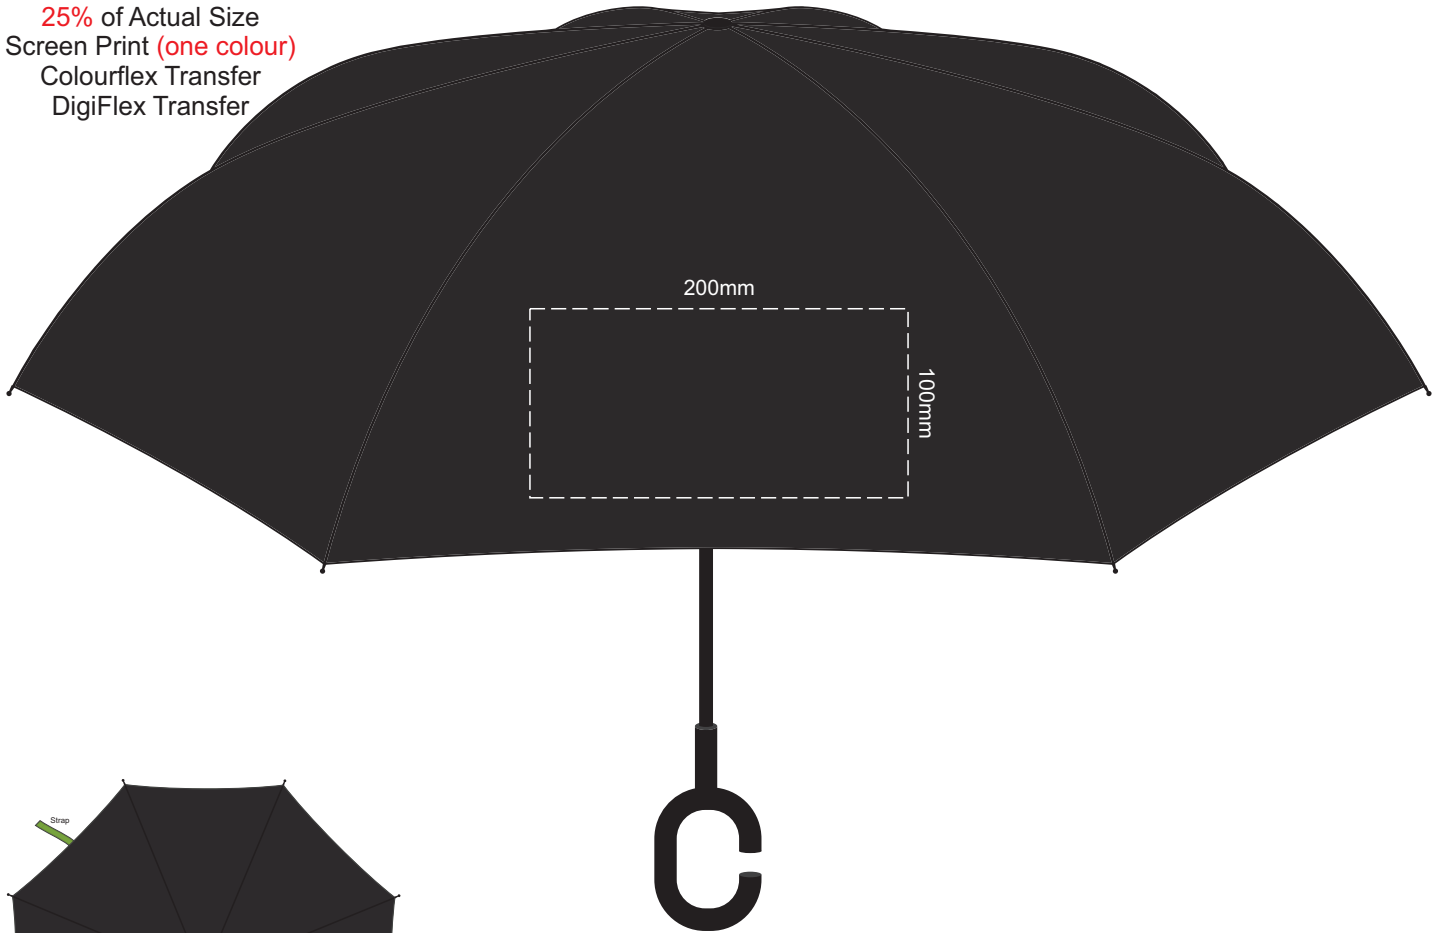

25% of Actual Size
Screen Print (one colour)
Colourflex Transfer
DigiFlex Transfer

Top view at 5%
to indicate which
panel/s to be decorated.