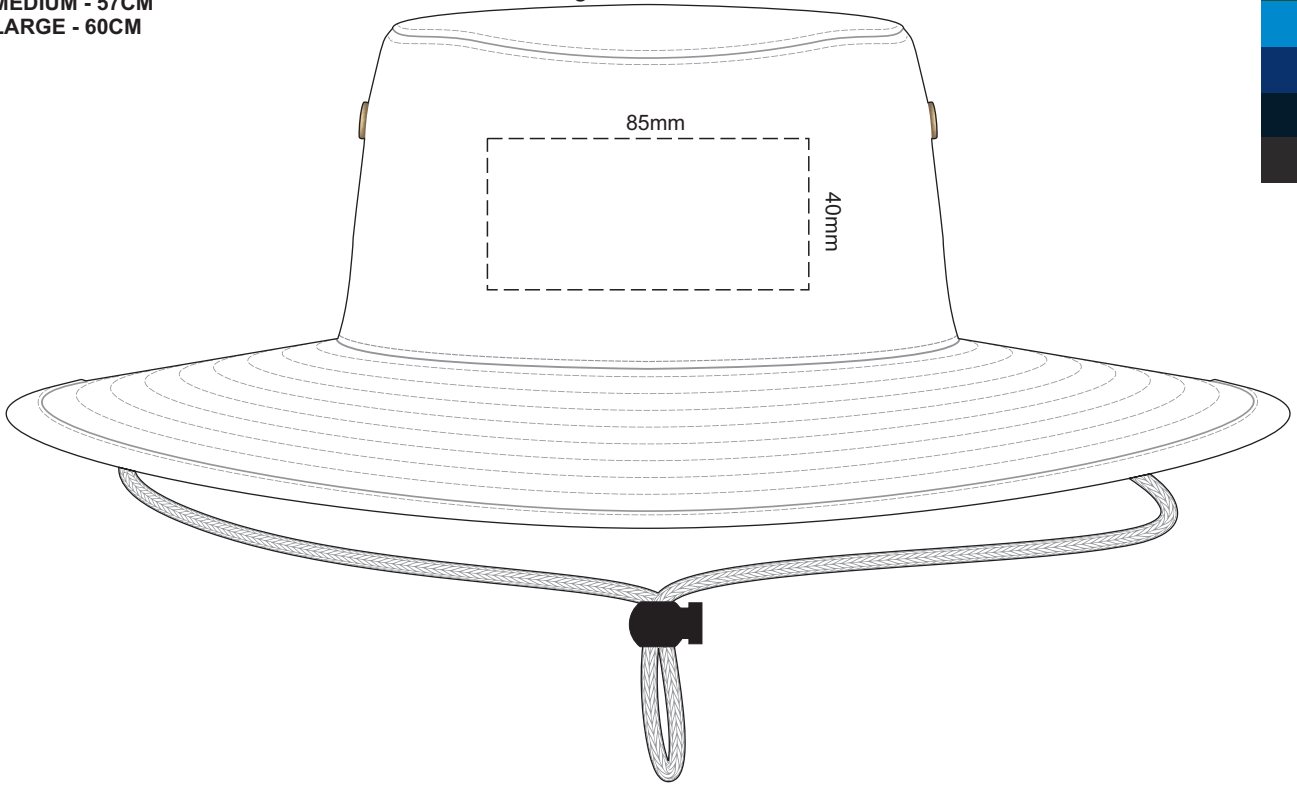

SMALL - 54CM
MEDIUM - 57CM
LARGE - 60CM

50% of Actual Size
Colourflex Transfer
Faux Embroidery
DigiFlex Transfer

SMALL - 54CM
MEDIUM - 57CM
LARGE - 60CM

50% of Actual Size
Embroidery