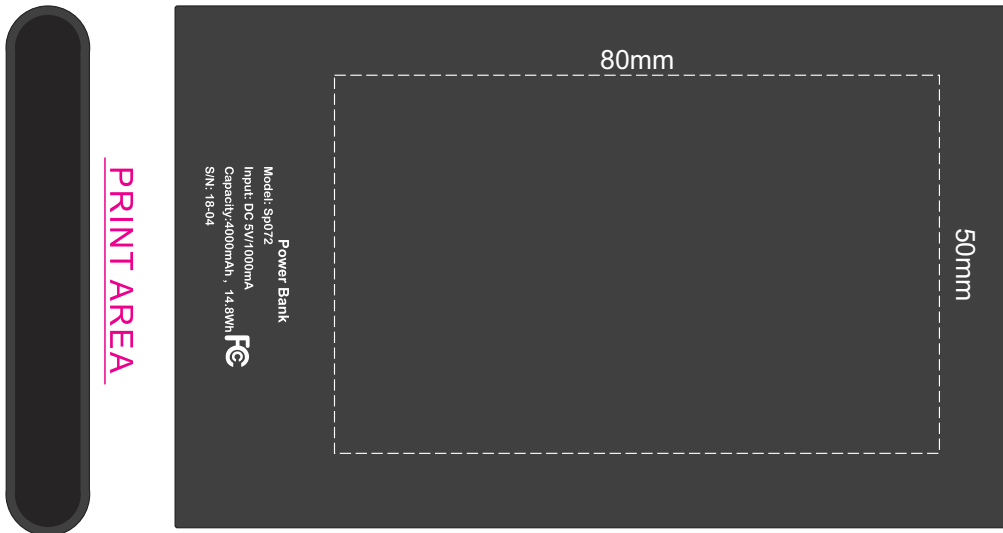

100% of Actual Size
Pad Print

FRONT

BACK

100% of Actual Size
Laser Engraving
Direct Digital

Engraves to an
Oxidised White

100% of Actual Size
Pad Print

100% of Actual Size
Prism Digital Print