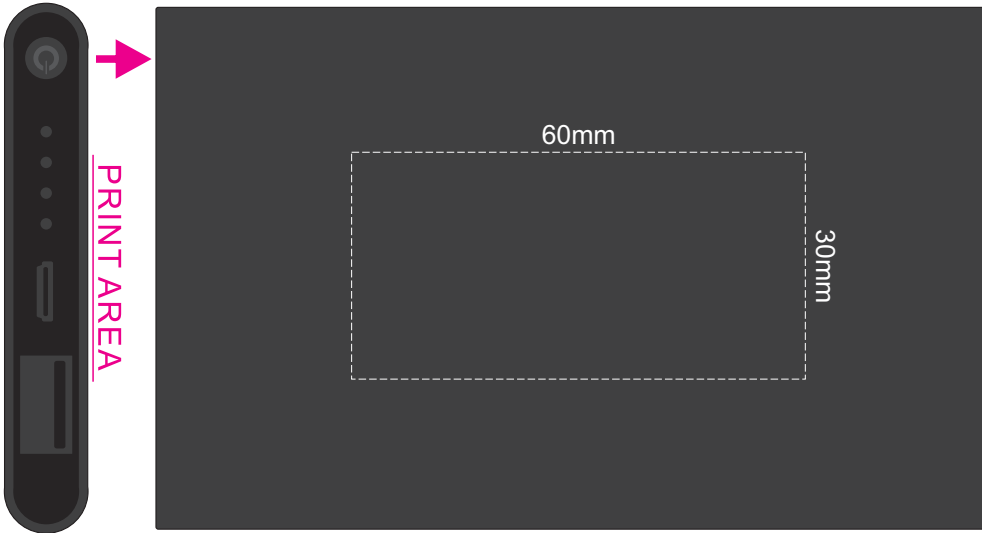

100% of Actual Size
Pad Print

FRONT

BACK

100% of Actual Size
Laser Engraving
Direct Digital

Engraves to an
Oxidised White

100% of Actual Size
Pad Print

100% of Actual Size
Prism Digital Print