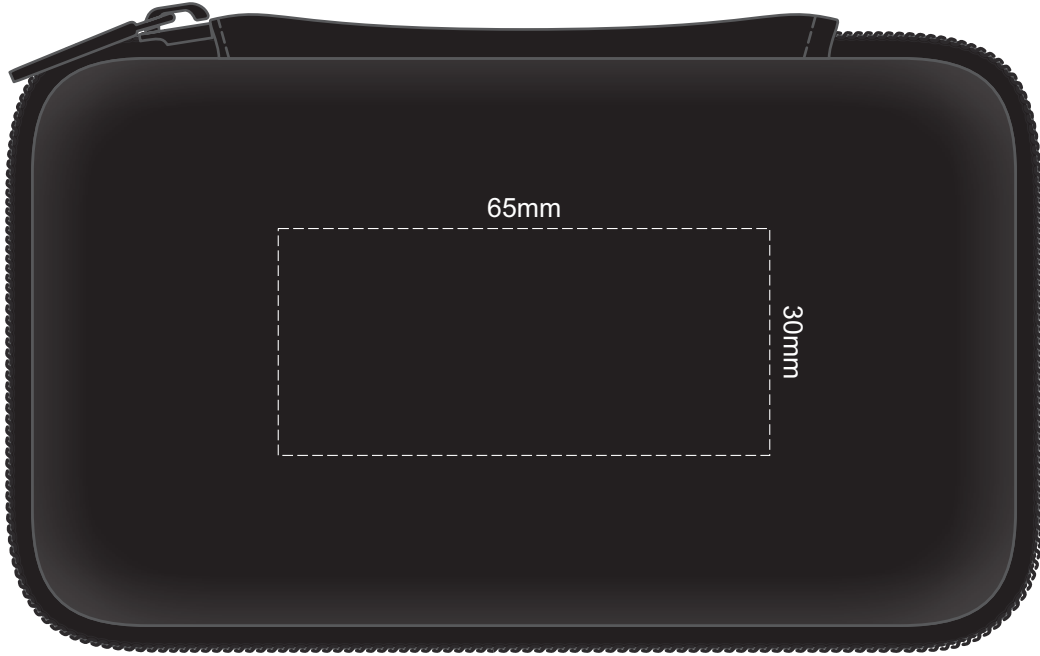

100% of Actual Size
Pad Print

FRONT

BACK

100% of Actual Size
Laser Engraving
Direct Digital

Engraves to an
Oxidised White

100% of Actual Size
Pad Print

100% of Actual Size
Prism Digital Print