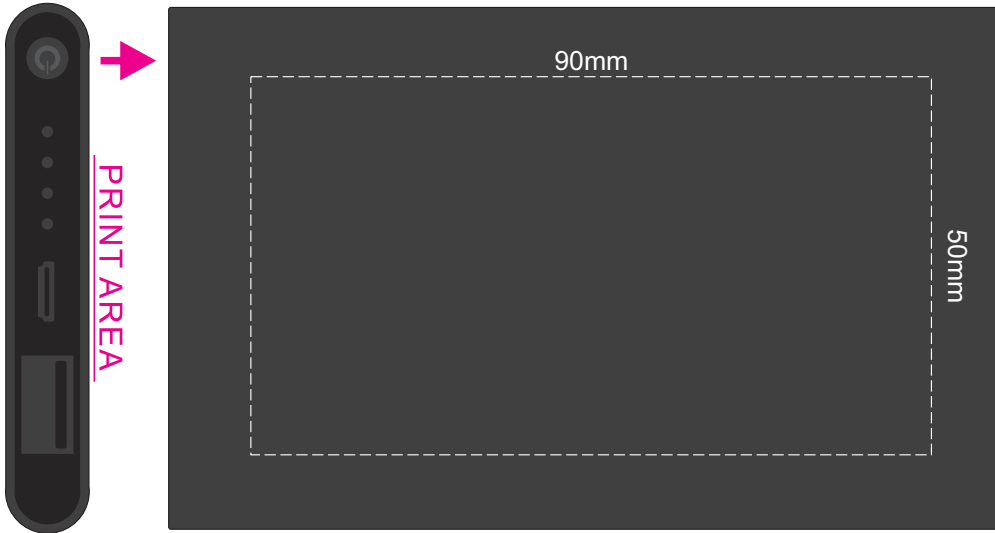

100% of Actual Size
Pad Print

FRONT

BACK

100% of Actual Size
Laser Engraving
Direct Digital

Engraves to an
Oxidised White

100% of Actual Size
Pad Print

100% of Actual Size
Prism Digital Print