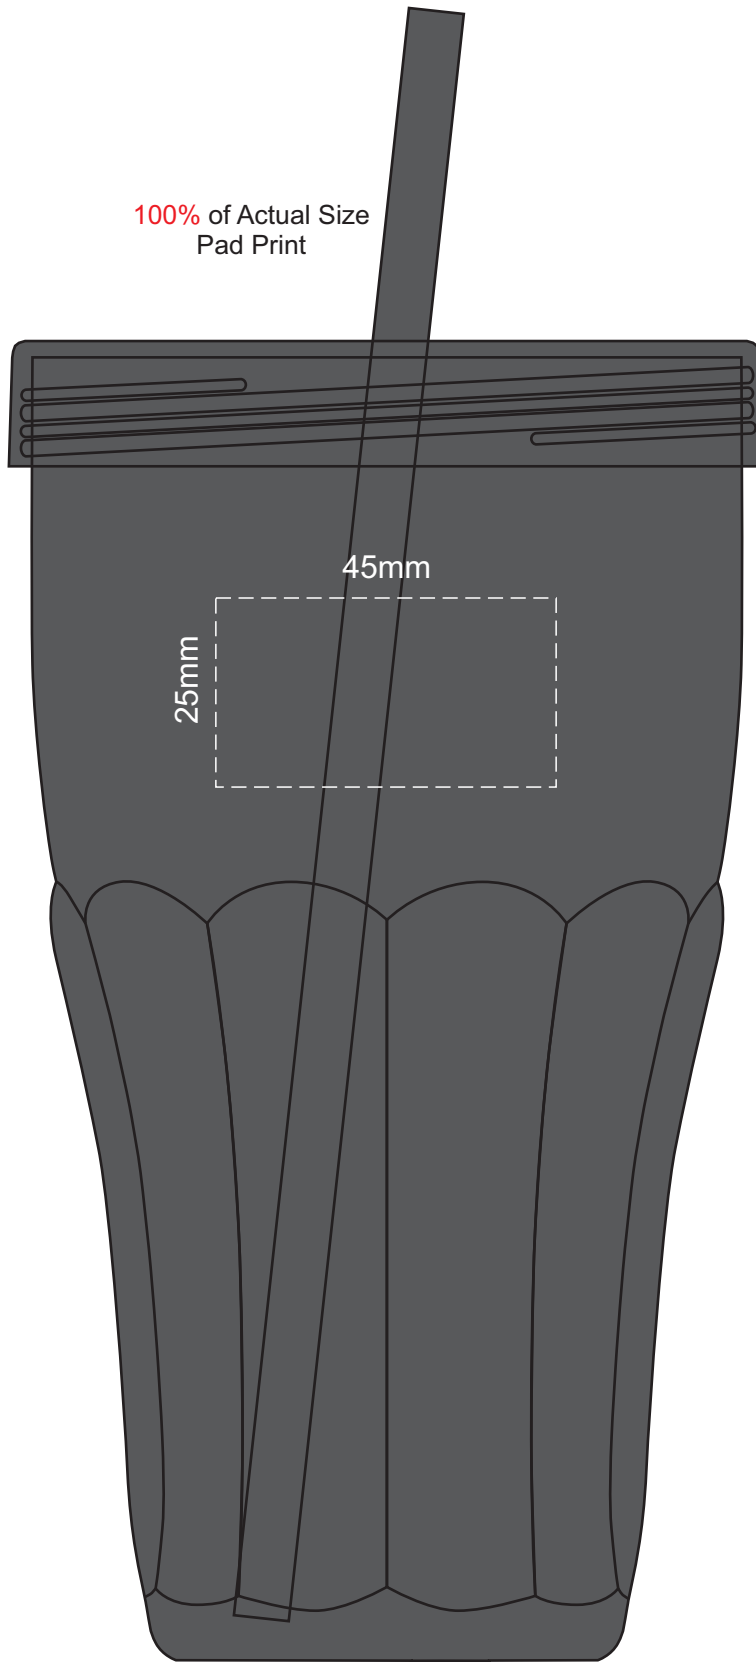

100% of Actual Size
Pad Print

45mm

25mm