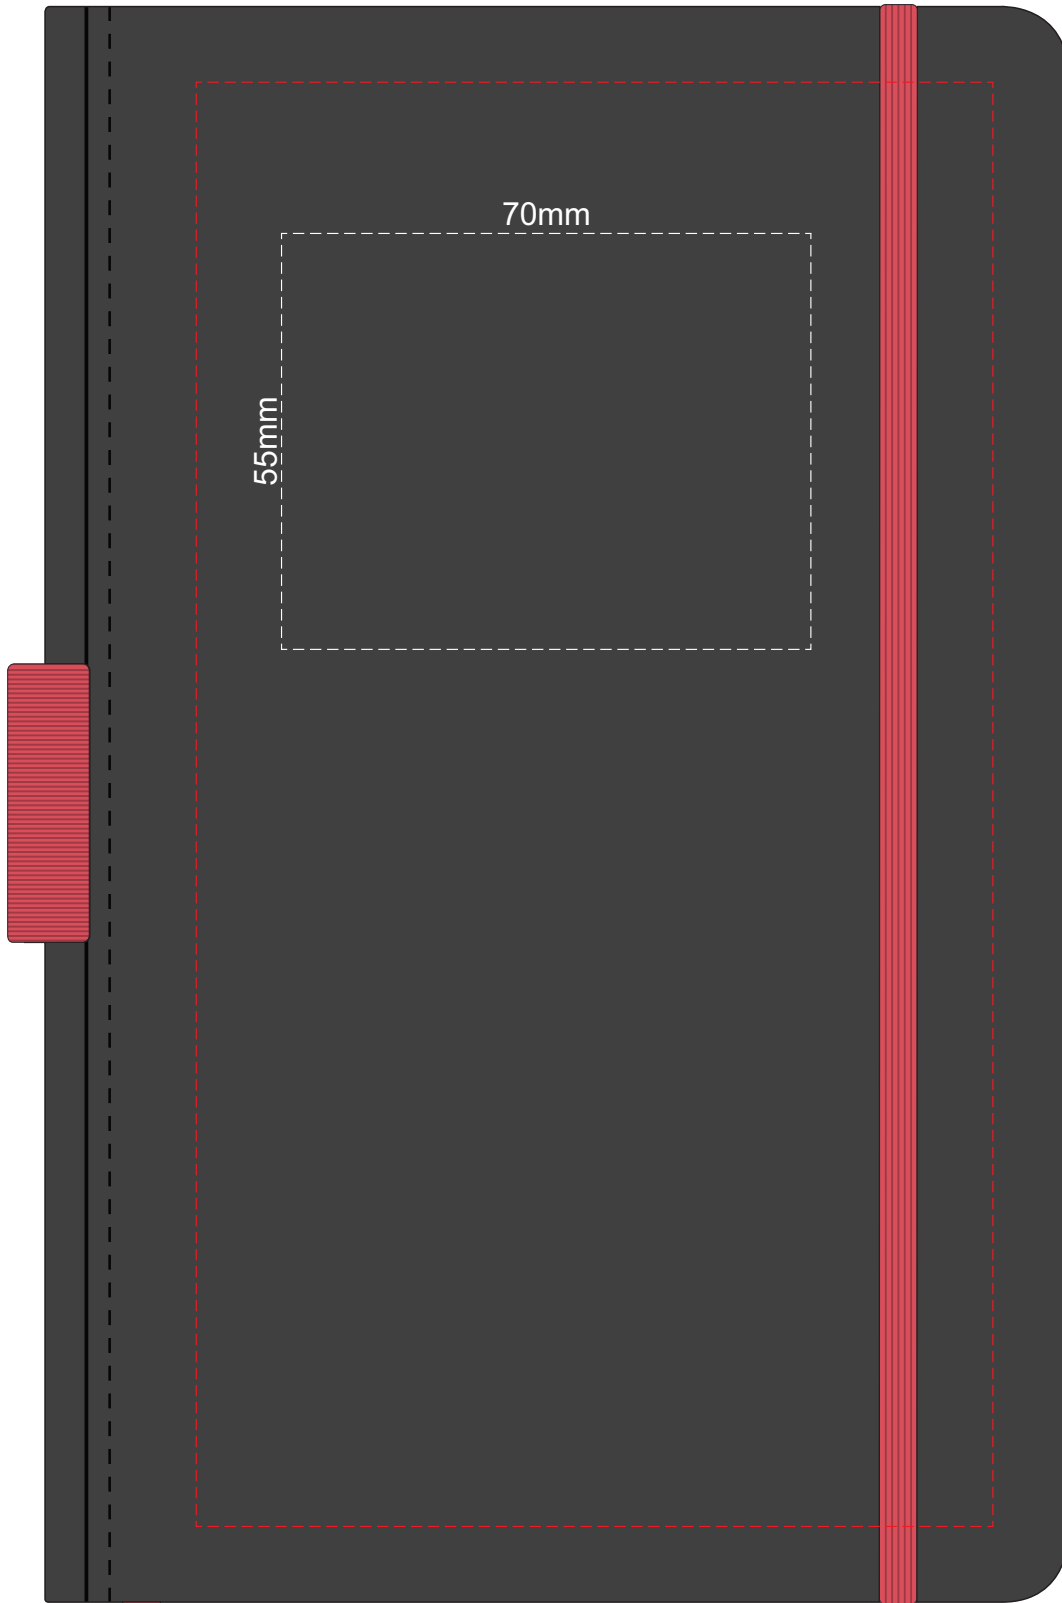

100% Actual Size
Screen Print (one colour)

100% Actual Size
Direct Digital

100% Actual Size
Debossing
Debossing XL

Print area 100 x 90mm is moveable within the XL deboss area and can rotate to suit.

100% of Actual Size
Foil Printing Front Cover
FRONT ONLY

Please note: Print area 70mm x 55mm is **moveable within the red dotted area**, the print area cannot be rotated. The printing will inherit the texture of the substrate which may affect the legibility of small text or appearance of fine detail.

-  Copper Foil Print Colour
-  Silver Foil Print Colour
-  Gold Foil Print Colour

100% Actual Size
Screen Print (one colour) BACK

100% Actual Size
Debossing (back)
Debossing XL (back)