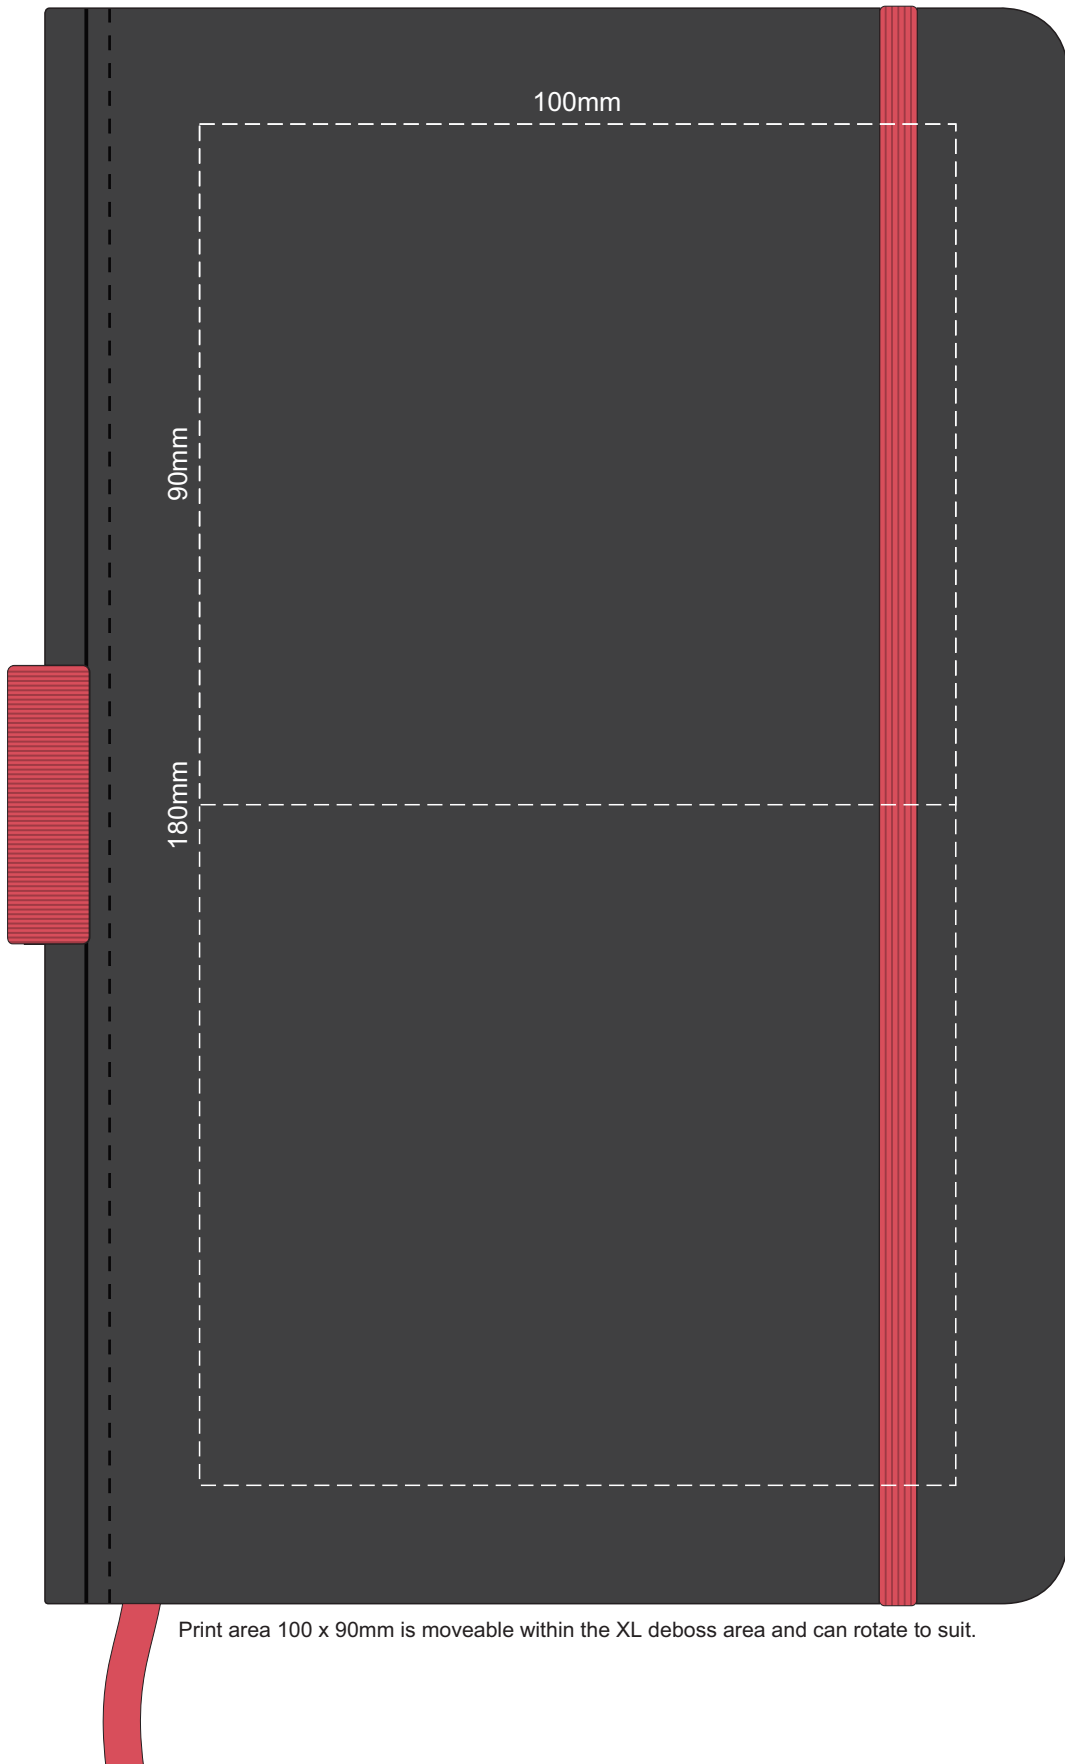

100% Actual Size
Screen Print (one colour)

100% Actual Size
Direct Digital

100% Actual Size
Debossing
Debossing XL

Print area 100 x 90mm is moveable within the XL deboss area and can rotate to suit.

100% of Actual Size
Foil Printing Front Cover
FRONT ONLY

Please note: Print area 70mm x 55mm is **moveable within the red dotted area**, the print area cannot be rotated. The printing will inherit the texture of the substrate which may affect the legibility of small text or appearance of fine detail.

-  Copper Foil Print Colour
-  Silver Foil Print Colour
-  Gold Foil Print Colour

100% Actual Size
Screen Print (one colour) BACK

100% Actual Size
Debossing (back)
Debossing XL (back)