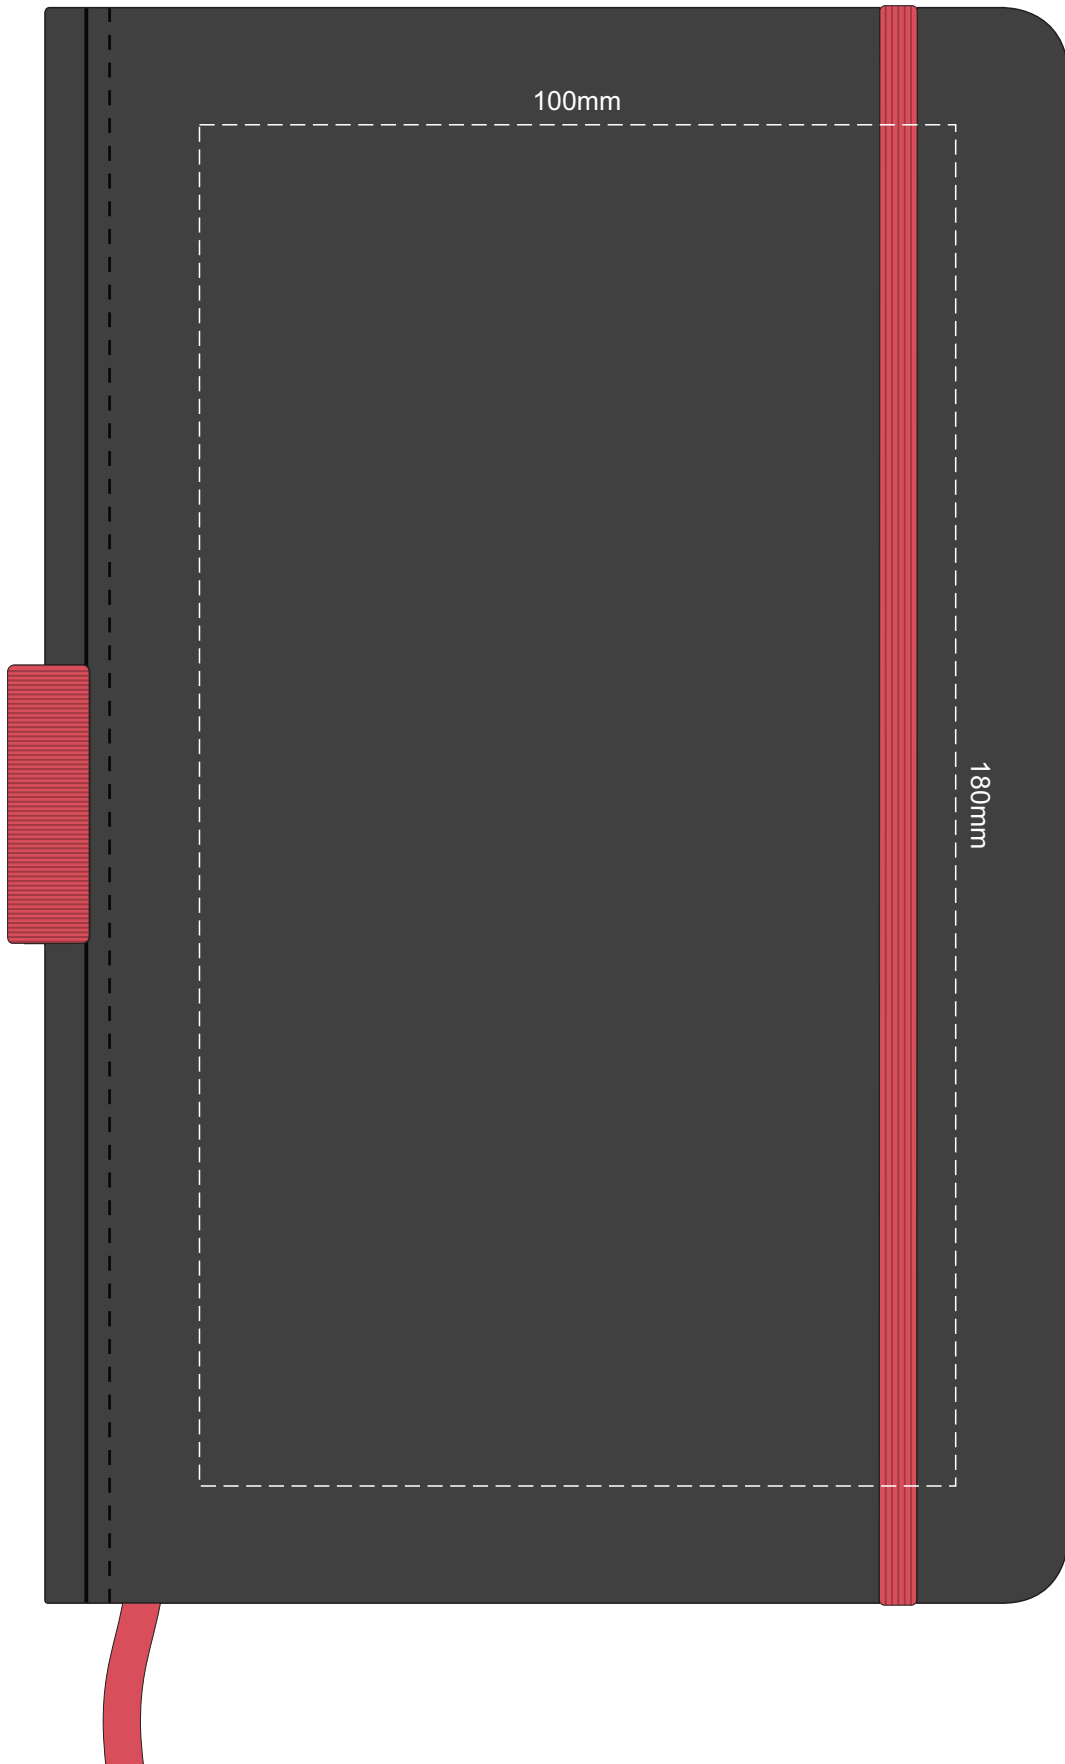

100% Actual Size
Screen Print (one colour)

100% Actual Size
Direct Digital

100% Actual Size
Debossing
Debossing XL

Print area 100 x 90mm is moveable within the XL deboss area and can rotate to suit.

100% of Actual Size
Foil Printing Front Cover
FRONT ONLY

Please note: Print area 70mm x 55mm is **moveable within the red dotted area**, the print area cannot be rotated. The printing will inherit the texture of the substrate which may affect the legibility of small text or appearance of fine detail.

-  Copper Foil Print Colour
-  Silver Foil Print Colour
-  Gold Foil Print Colour

100% Actual Size
Screen Print (one colour) BACK

100% Actual Size
Debossing (back)
Debossing XL (back)