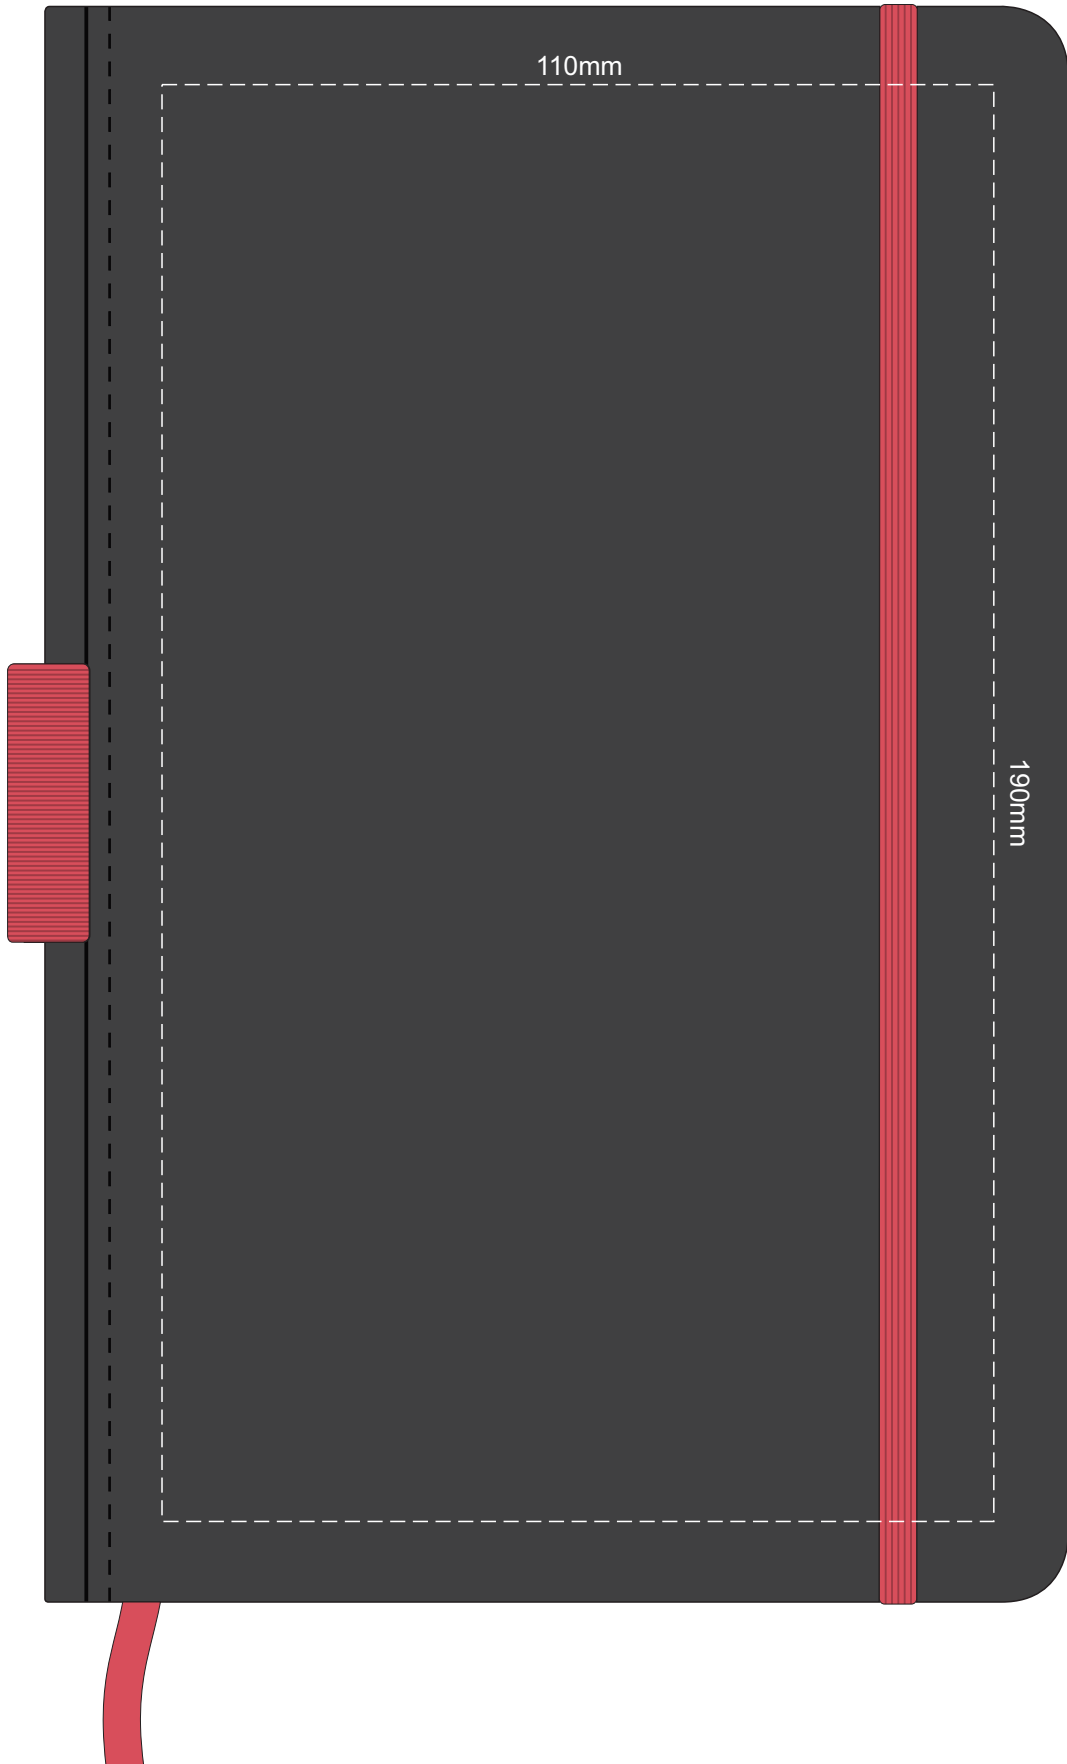

100% Actual Size
Screen Print (one colour)

100% Actual Size
Direct Digital

100% Actual Size
Debossing
Debossing XL

Print area 100 x 90mm is moveable within the XL deboss area and can rotate to suit.

100% of Actual Size
Foil Printing Front Cover
FRONT ONLY

Please note: Print area 70mm x 55mm is **moveable within the red dotted area**, the print area cannot be rotated. The printing will inherit the texture of the substrate which may affect the legibility of small text or appearance of fine detail.

-  Copper Foil Print Colour
-  Silver Foil Print Colour
-  Gold Foil Print Colour

100% Actual Size
Screen Print (one colour) BACK

100% Actual Size
Debossing (back)
Debossing XL (back)