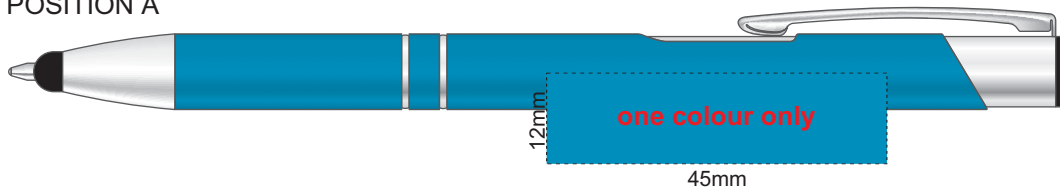

100% of Actual Size
Screen Print (One Colour)

POSITION A

100% of Actual Size
Pad Print

POSITION D

POSITION E

100% of Actual Size
Laser Engraving

POSITION D

POSITION E

Engraves to Oxidised White