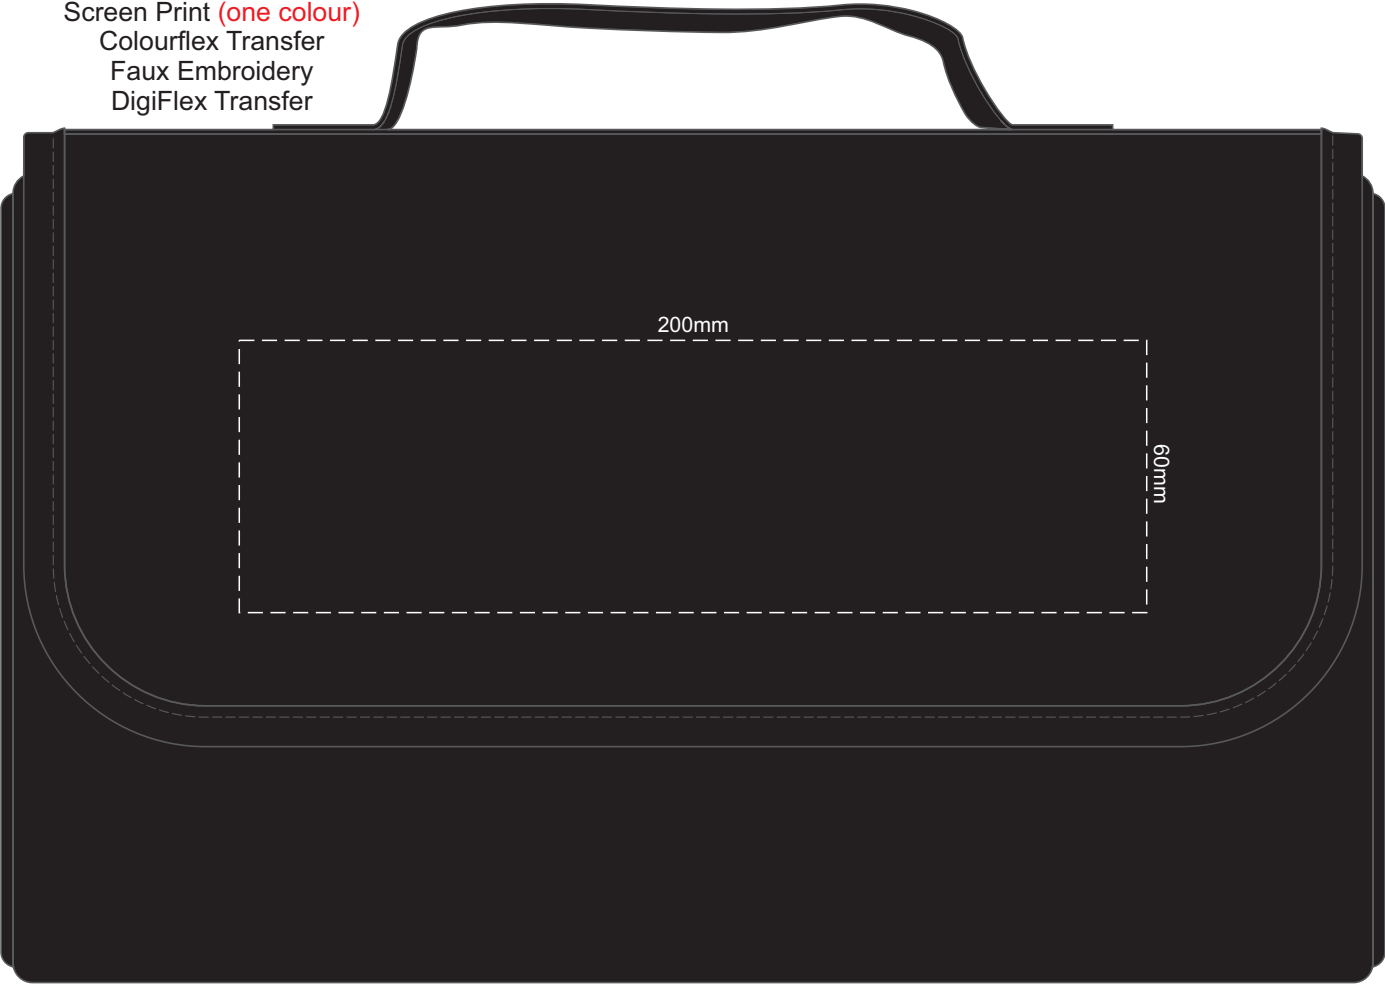

60% of Actual Size  
Screen Print (one colour)  
Colourflex Transfer  
Faux Embroidery  
DigiFlex Transfer

60% of Actual Size  
Embroidery

80mm

35mm