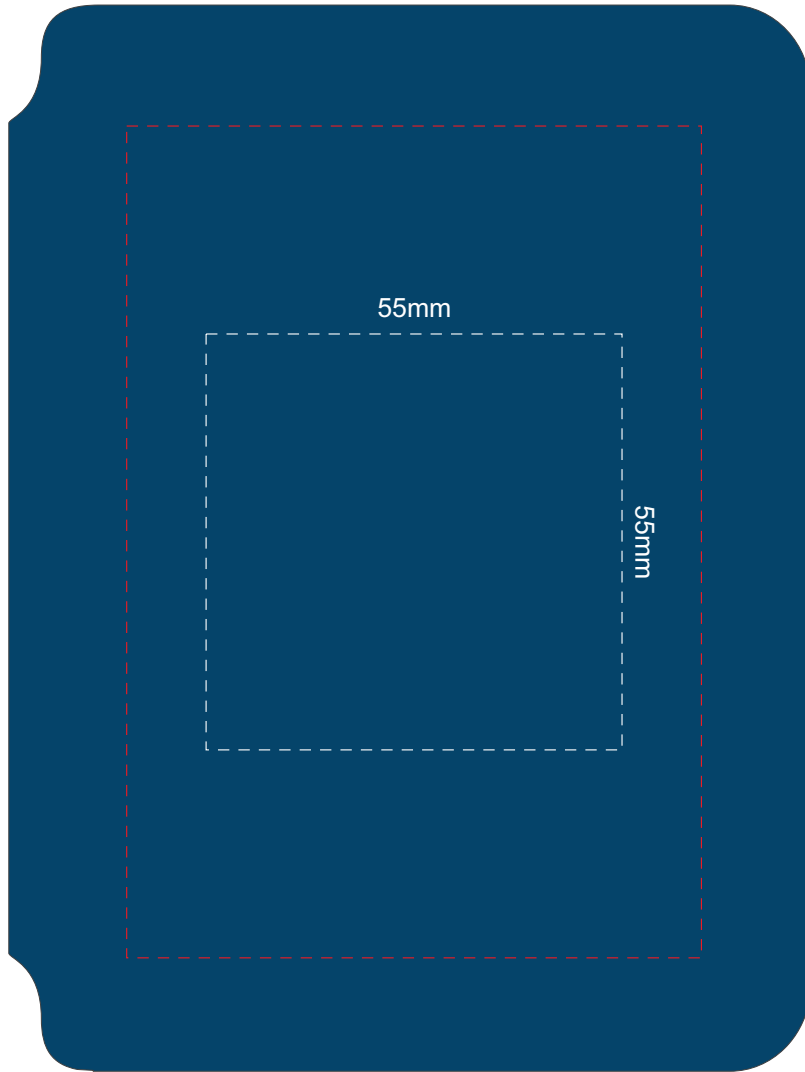

100% of Actual Size  
Pad Print

Branding area can be moved **anywhere within the red line.**

100% of Actual Size  
Pad Print (Back)

Branding area can be moved **anywhere within the red line.**

100% of Actual Size  
Pad Print

Branding area can be moved **anywhere within the red line.**

100% of Actual Size  
Pad Print (Back)

Branding area can be moved **anywhere within the red line.**

100% of Actual Size  
Screen Print (One Colour)

100% of Actual Size  
Screen Print (One Colour)  
(Back)

100% of Actual Size  
Direct Digital

100% of Actual Size  
Direct Digital (Back)