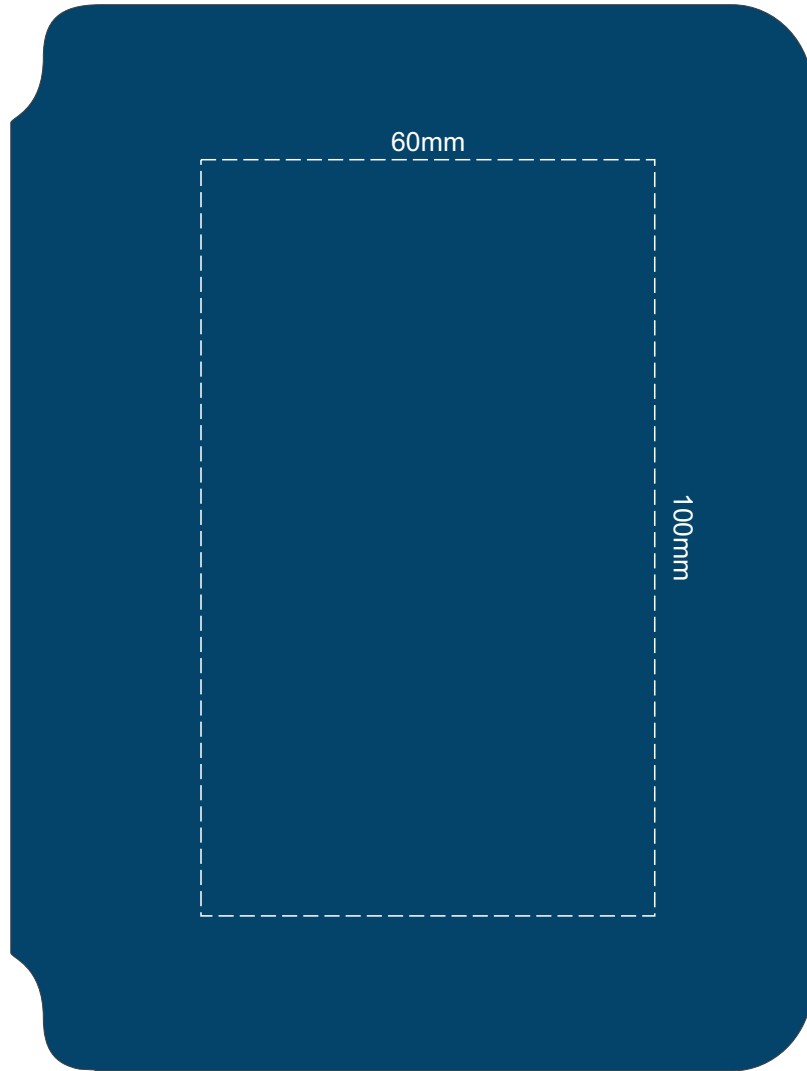

100% of Actual Size  
Pad Print

Branding area can be moved **anywhere within the red line.**

100% of Actual Size  
Pad Print (Back)

Branding area can be moved **anywhere within the red line.**

100% of Actual Size  
Pad Print

Branding area can be moved **anywhere within the red line.**

100% of Actual Size  
Pad Print (Back)

Branding area can be moved **anywhere within the red line.**

100% of Actual Size  
Screen Print (One Colour)

100% of Actual Size  
Screen Print (One Colour)  
(Back)

100% of Actual Size  
Direct Digital

100% of Actual Size  
Direct Digital (Back)