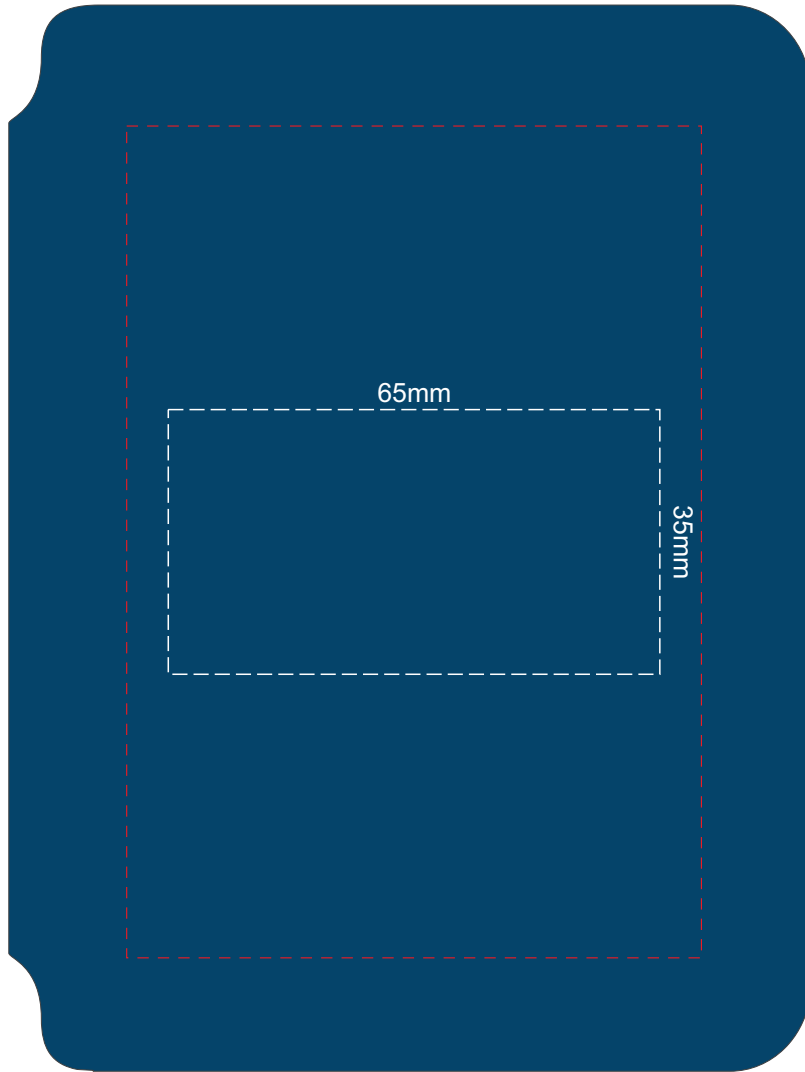

100% of Actual Size  
Pad Print

Branding area can be moved **anywhere within the red line.**

100% of Actual Size  
Pad Print (Back)

Branding area can be moved **anywhere within the red line.**

100% of Actual Size  
Pad Print

Branding area can be moved **anywhere within the red line.**

100% of Actual Size  
Pad Print (Back)

Branding area can be moved **anywhere within the red line.**

100% of Actual Size  
Screen Print (One Colour)

100% of Actual Size  
Screen Print (One Colour)  
(Back)

100% of Actual Size  
Direct Digital

100% of Actual Size  
Direct Digital (Back)