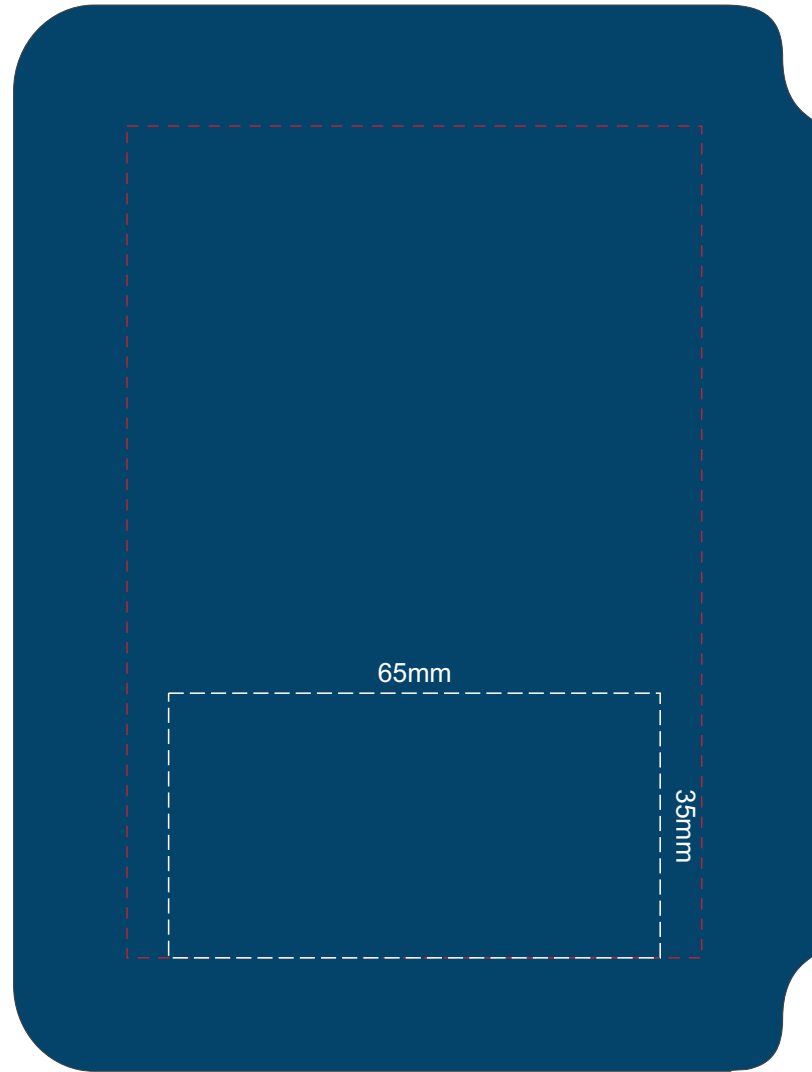

100% of Actual Size  
Pad Print

Branding area can be moved **anywhere within the red line.**

100% of Actual Size  
Pad Print (Back)

Branding area can be moved **anywhere within the red line.**

100% of Actual Size  
Pad Print

Branding area can be moved **anywhere within the red line.**

100% of Actual Size  
Pad Print (Back)

Branding area can be moved **anywhere within the red line.**

100% of Actual Size  
Screen Print (One Colour)

100% of Actual Size  
Screen Print (One Colour)  
(Back)

100% of Actual Size  
Direct Digital

100% of Actual Size  
Direct Digital (Back)