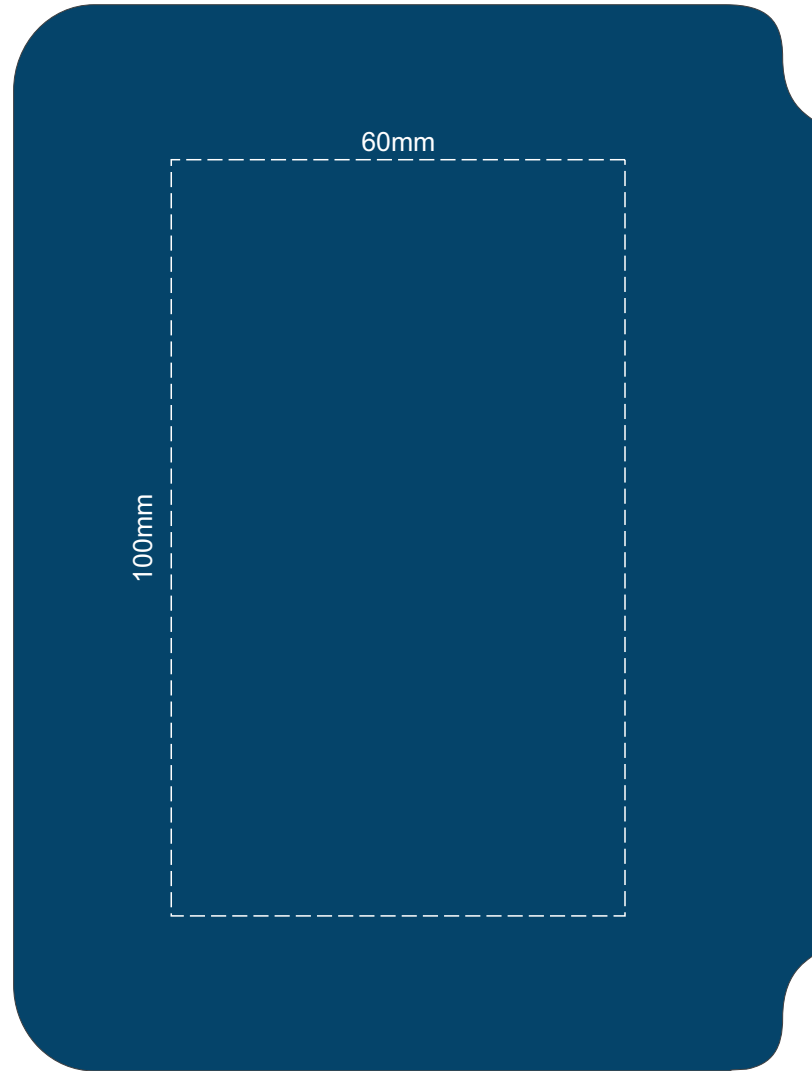

100% of Actual Size  
Pad Print

Branding area can be moved **anywhere within the red line.**

100% of Actual Size  
Pad Print (Back)

Branding area can be moved **anywhere within the red line.**

100% of Actual Size  
Pad Print

Branding area can be moved **anywhere within the red line.**

100% of Actual Size  
Pad Print (Back)

Branding area can be moved **anywhere within the red line.**

100% of Actual Size  
Screen Print (One Colour)

100% of Actual Size  
Screen Print (One Colour)  
(Back)

100% of Actual Size  
Direct Digital

100% of Actual Size  
Direct Digital (Back)