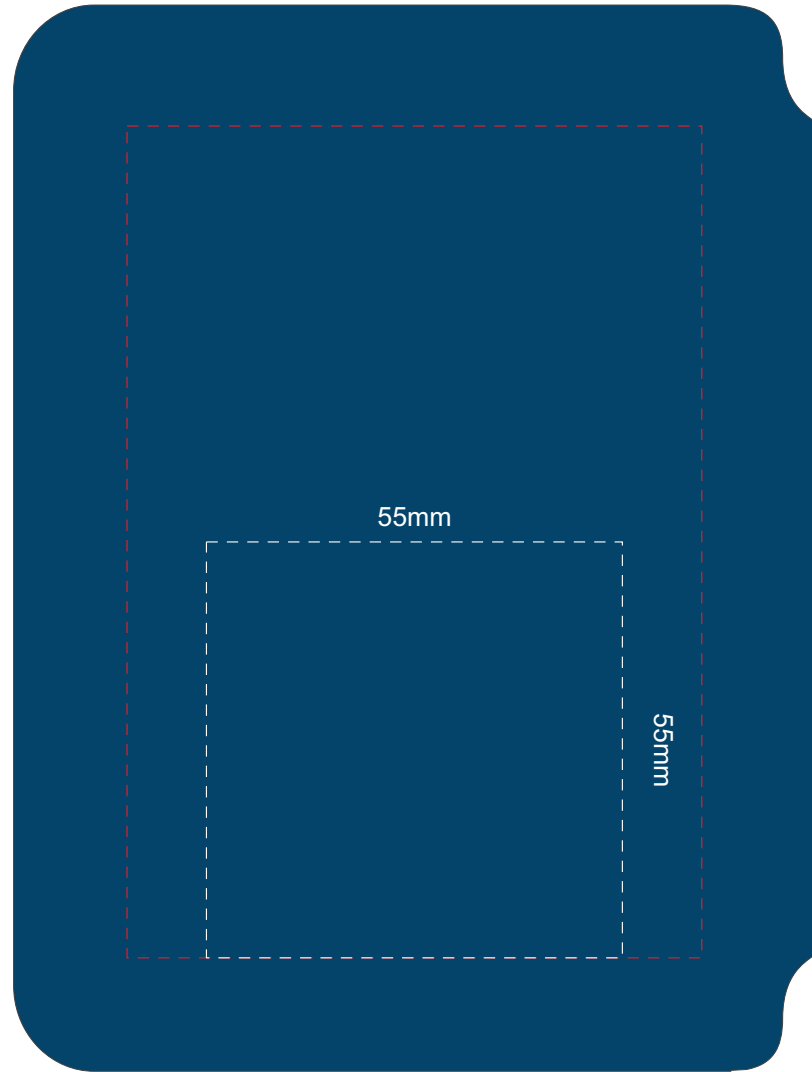

100% of Actual Size  
Pad Print

Branding area can be moved **anywhere within the red line.**

100% of Actual Size  
Pad Print (Back)

Branding area can be moved **anywhere within the red line.**

100% of Actual Size  
Pad Print

Branding area can be moved **anywhere within the red line.**

100% of Actual Size  
Pad Print (Back)

Branding area can be moved **anywhere within the red line.**

100% of Actual Size  
Screen Print (One Colour)

100% of Actual Size  
Screen Print (One Colour)  
(Back)

100% of Actual Size  
Direct Digital

100% of Actual Size  
Direct Digital (Back)