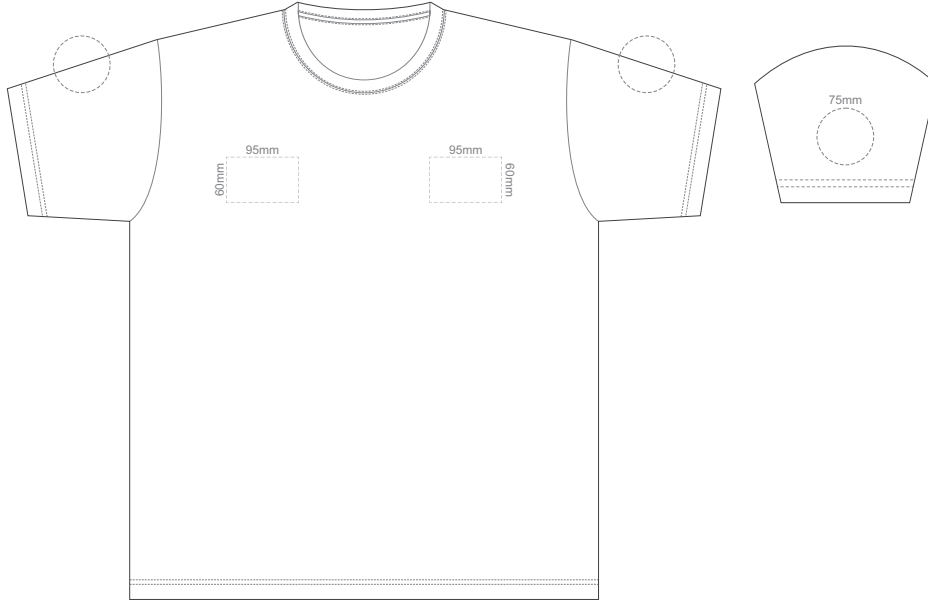

10% of Actual Size
Screen Print

FRONT ADULT 5XL

BACK ADULT 5XL

10% of Actual Size
Colourflex Tranfer
Faux Embroidery
DigiFlex Transfer

FRONT ADULT EXTRA SMALL

Print area can be rotated to best suit.
Branding area can be moved **anywhere within the red line.**

BACK ADULT EXTRA SMALL

Print area can be rotated to best suit.
Branding area can be moved **anywhere within the red line.**

10% of Actual Size
Colourflex Tranfer
Faux Embroidery
DigiFlex Transfer

FRONT ADULT SMALL

Print area can be rotated to best suit.
Branding area can be moved **anywhere within the red line.**

BACK ADULT SMALL

Print area can be rotated to best suit.
Branding area can be moved **anywhere within the red line.**

FRONT ADULT MEDIUM

10% of Actual Size
Embroidery

FRONT ADULT LARGE

10% of Actual Size
Embroidery

FRONT ADULT XL

10% of Actual Size
Embroidery

FRONT ADULT XXL

10% of Actual Size
Embroidery