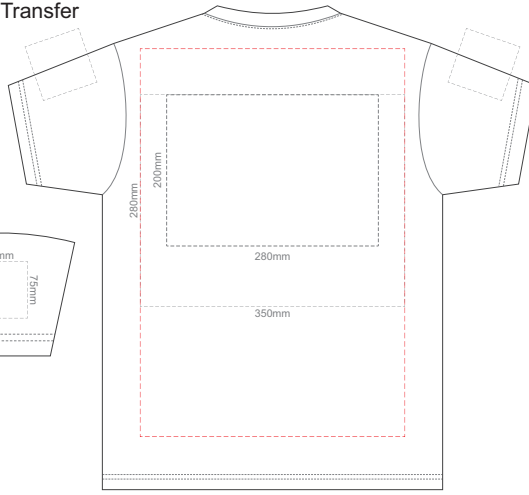

BACK ADULT MEDIUM

10% of Actual Size
Screen Print

FRONT ADULT LARGE

BACK ADULT LARGE

10% of Actual Size
Screen Print

FRONT ADULT XL

BACK ADULT XL

10% of Actual Size
Screen Print

FRONT ADULT XXL

BACK ADULT XXL

10% of Actual Size
Screen Print

FRONT ADULT 3XL

BACK ADULT 3XL

10% of Actual Size
Screen Print

FRONT ADULT 4XL

BACK ADULT 4XL

10% of Actual Size
Screen Print

FRONT ADULT 5XL

BACK ADULT 5XL

10% of Actual Size
Colourflex Tranfer
Faux Embroidery
DigiFlex Transfer

FRONT ADULT EXTRA SMALL

Print area can be rotated to best suit.
Branding area can be moved **anywhere within the red line.**

BACK ADULT EXTRA SMALL

Print area can be rotated to best suit.
Branding area can be moved **anywhere within the red line.**

10% of Actual Size
Colourflex Tranfer
Faux Embroidery
DigiFlex Transfer

FRONT ADULT SMALL