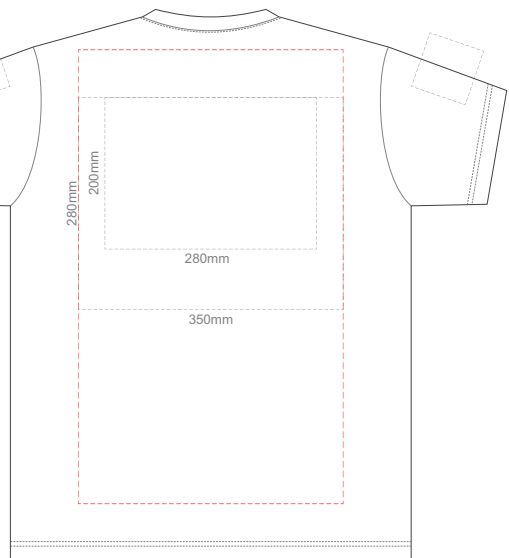

10% of Actual Size
Screen Print

FRONT ADULT 5XL

BACK ADULT 5XL

10% of Actual Size
Colourflex Tranfer
Faux Embroidery
DigiFlex Transfer

FRONT ADULT EXTRA SMALL

Print area can be rotated to best suit.
Branding area can be moved **anywhere within the red line.**

BACK ADULT EXTRA SMALL

Print area can be rotated to best suit.
Branding area can be moved **anywhere within the red line.**

10% of Actual Size
Colourflex Tranfer
Faux Embroidery
DigiFlex Transfer

FRONT ADULT SMALL

Print area can be rotated to best suit.
Branding area can be moved **anywhere within the red line.**

BACK ADULT SMALL

Print area can be rotated to best suit.
Branding area can be moved **anywhere within the red line.**

10% of Actual Size
Colourflex Tranfer
Faux Embroidery
DigiFlex Transfer

FRONT ADULT MEDIUM

Print area can be rotated to best suit.
Branding area can be moved **anywhere within the red line.**

BACK ADULT MEDIUM