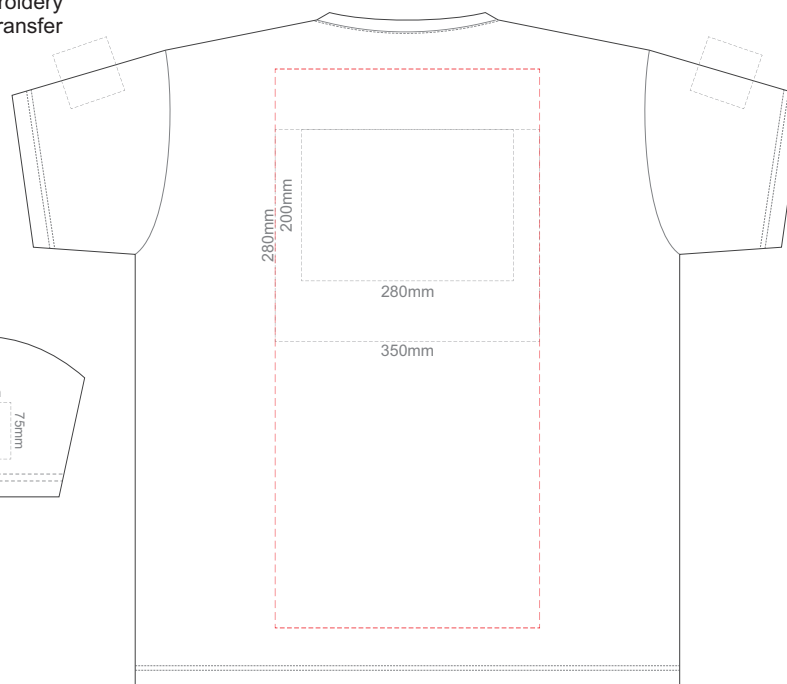

Print area can be rotated to best suit.
Branding area can be moved **anywhere within the red line.**

BACK ADULT SMALL

Print area can be rotated to best suit.
Branding area can be moved **anywhere within the red line.**

10% of Actual Size
Colourflex Transfer
Faux Embroidery
DigiFlex Transfer

FRONT ADULT 4XL

Print area can be rotated to best suit.
Branding area can be moved **anywhere within the red line.**

BACK ADULT 4XL

Print area can be rotated to best suit.
Branding area can be moved **anywhere within the red line.**

10% of Actual Size
Colourflex Transfer
Faux Embroidery
DigiFlex Transfer

FRONT ADULT 5XL

Print area can be rotated to best suit.
Branding area can be moved **anywhere within the red line.**

BACK ADULT 5XL

Print area can be rotated to best suit.
Branding area can be moved **anywhere within the red line.**

10% of Actual Size
Embroidery

FRONT ADULT EXTRA SMALL

10% of Actual Size
Embroidery

FRONT ADULT SMALL