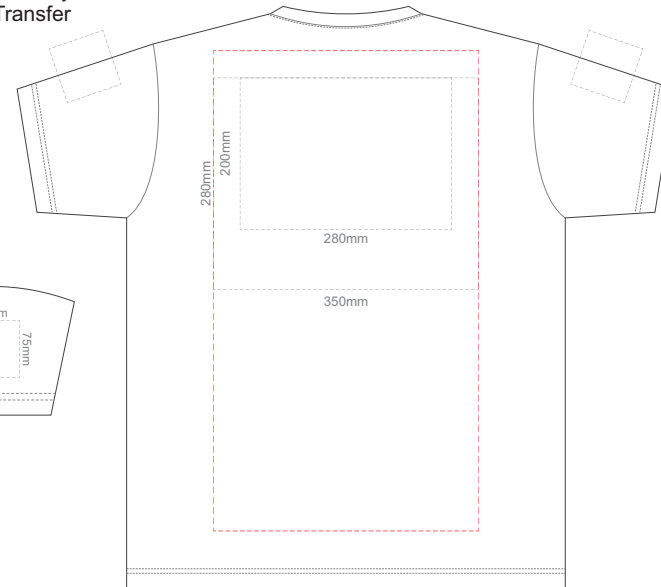

10% of Actual Size
Colourflex Tranfer
Faux Embroidery
DigiFlex Transfer

FRONT ADULT MEDIUM

Print area can be rotated to best suit.
Branding area can be moved **anywhere within the red line.**

BACK ADULT MEDIUM

Print area can be rotated to best suit.
Branding area can be moved **anywhere within the red line.**

10% of Actual Size
Colourflex Transfer
Faux Embroidery
DigiFlex Transfer

FRONT ADULT LARGE

Print area can be rotated to best suit.
Branding area can be moved **anywhere within the red line.**

BACK ADULT LARGE

Print area can be rotated to best suit.
Branding area can be moved **anywhere within the red line.**

10% of Actual Size
Colourflex Transfer
Faux Embroidery
DigiFlex Transfer

FRONT ADULT XL

Print area can be rotated to best suit.
Branding area can be moved **anywhere within the red line.**

BACK ADULT XL

Print area can be rotated to best suit.
Branding area can be moved **anywhere within the red line.**