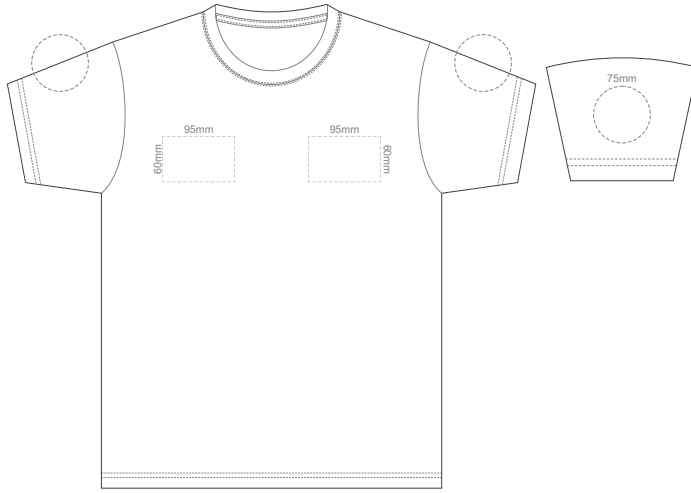

Print area can be rotated to best suit.
Branding area can be moved **anywhere within the red line.**

BACK ADULT SMALL

Print area can be rotated to best suit.
Branding area can be moved **anywhere within the red line.**

10% of Actual Size
Colourflex Transfer
Faux Embroidery
DigiFlex Transfer

FRONT ADULT 4XL

Print area can be rotated to best suit.
Branding area can be moved **anywhere within the red line.**

BACK ADULT 4XL

Print area can be rotated to best suit.
Branding area can be moved **anywhere within the red line.**

10% of Actual Size
Colourflex Transfer
Faux Embroidery
DigiFlex Transfer

FRONT ADULT 5XL

Print area can be rotated to best suit.
Branding area can be moved **anywhere within the red line.**

BACK ADULT 5XL

Print area can be rotated to best suit.
Branding area can be moved **anywhere within the red line.**

10% of Actual Size
Embroidery

FRONT ADULT EXTRA SMALL

10% of Actual Size
Embroidery

FRONT ADULT SMALL