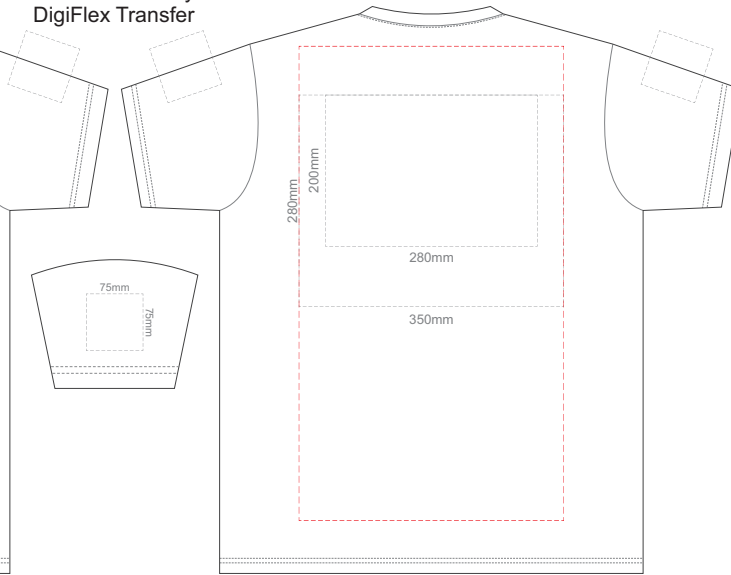

10% of Actual Size
Screen Print

FRONT ADULT 5XL

BACK ADULT 5XL

10% of Actual Size
Colourflex Tranfer
Faux Embroidery
DigiFlex Transfer

FRONT ADULT EXTRA SMALL

Print area can be rotated to best suit.
Branding area can be moved **anywhere within the red line.**

10% of Actual Size
Colourflex Tranfer
Faux Embroidery
DigiFlex Transfer

FRONT ADULT MEDIUM

Print area can be rotated to best suit.
Branding area can be moved **anywhere within the red line.**

BACK ADULT MEDIUM

Print area can be rotated to best suit.
Branding area can be moved **anywhere within the red line.**

10% of Actual Size
Colourflex Transfer
Faux Embroidery
DigiFlex Transfer

FRONT ADULT LARGE

Print area can be rotated to best suit.
Branding area can be moved **anywhere within the red line.**

BACK ADULT LARGE

Print area can be rotated to best suit.
Branding area can be moved **anywhere within the red line.**

10% of Actual Size
Colourflex Transfer
Faux Embroidery
DigiFlex Transfer

FRONT ADULT XL