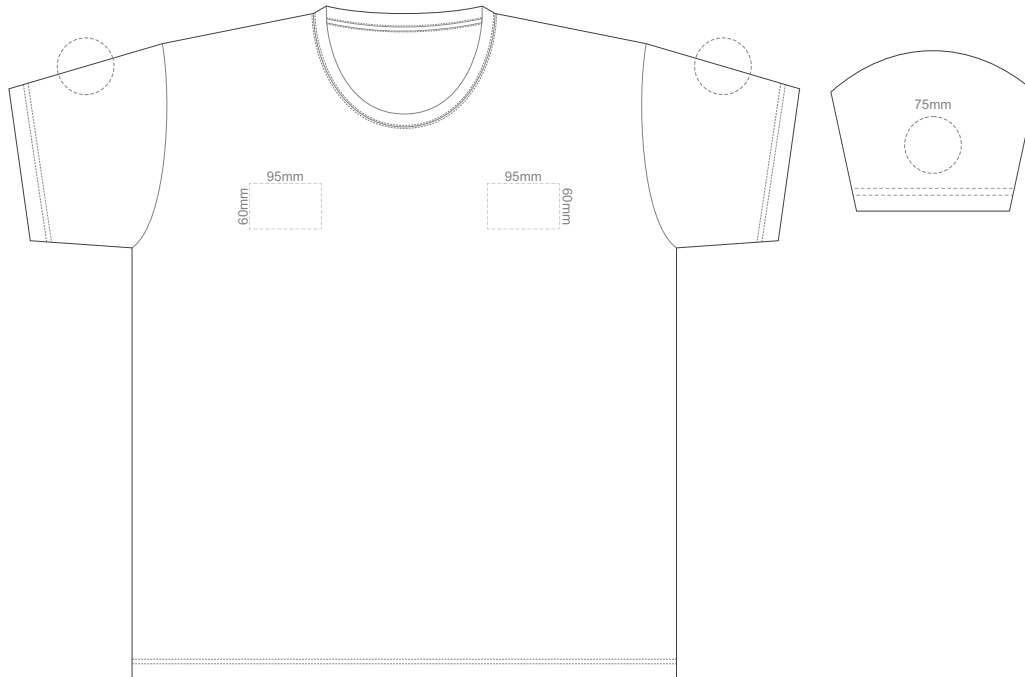

10% of Actual Size
Screen Print

FRONT ADULT 5XL

BACK ADULT 5XL

10% of Actual Size
Colourflex Tranfer
Faux Embroidery
DigiFlex Transfer

FRONT ADULT EXTRA SMALL

Print area can be rotated to best suit.
Branding area can be moved **anywhere within the red line.**

BACK ADULT EXTRA SMALL

Print area can be rotated to best suit.
Branding area can be moved **anywhere within the red line.**

10% of Actual Size
Colourflex Tranfer
Faux Embroidery
DigiFlex Transfer

FRONT ADULT SMALL

Print area can be rotated to best suit.
Branding area can be moved **anywhere within the red line.**

BACK ADULT SMALL

Print area can be rotated to best suit.
Branding area can be moved **anywhere within the red line.**

10% of Actual Size
Embroidery

FRONT ADULT 3XL

10% of Actual Size
Embroidery

FRONT ADULT 4XL

10% of Actual Size
Embroidery

FRONT ADULT 5XL