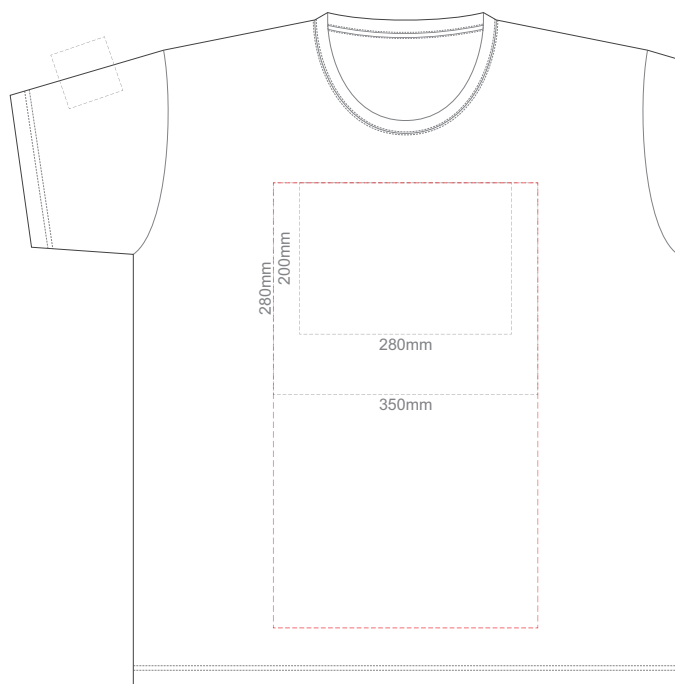

BACK ADULT EXTRA SMALL

Print area can be rotated to best suit.
Branding area can be moved **anywhere within the red line.**

10% of Actual Size
Colourflex Tranfer
Faux Embroidery
DigiFlex Transfer

FRONT ADULT SMALL

BACK ADULT 3XL
Print area can be rotated to best suit.
Branding area can be moved **anywhere within the red line.**

10% of Actual Size
Colourflex Transfer
Faux Embroidery
DigiFlex Transfer

FRONT ADULT 4XL

Print area can be rotated to best suit.
Branding area can be moved **anywhere within the red line.**

BACK ADULT 4XL

Print area can be rotated to best suit.
Branding area can be moved **anywhere within the red line.**

10% of Actual Size
Colourflex Transfer
Faux Embroidery
DigiFlex Transfer

FRONT ADULT 5XL

Print area can be rotated to best suit.
Branding area can be moved **anywhere within the red line.**

BACK ADULT 5XL