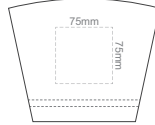

FRONT ADULT XXL

BACK ADULT XXL

10% of Actual Size
Screen Print

FRONT ADULT 3XL

BACK ADULT 3XL

10% of Actual Size
Screen Print

FRONT ADULT 4XL

BACK ADULT 4XL

10% of Actual Size
Screen Print

FRONT ADULT 5XL

BACK ADULT 5XL

10% of Actual Size
Colourflex Tranfer
Faux Embroidery
DigiFlex Transfer

FRONT ADULT EXTRA SMALL

Print area can be rotated to best suit.
Branding area can be moved **anywhere within the red line.**

BACK ADULT EXTRA SMALL

Print area can be rotated to best suit.
Branding area can be moved **anywhere within the red line.**

10% of Actual Size
Colourflex Tranfer
Faux Embroidery
DigiFlex Transfer

FRONT ADULT SMALL

Print area can be rotated to best suit.
Branding area can be moved **anywhere within the red line.**

BACK ADULT SMALL

Print area can be rotated to best suit.
Branding area can be moved **anywhere within the red line.**