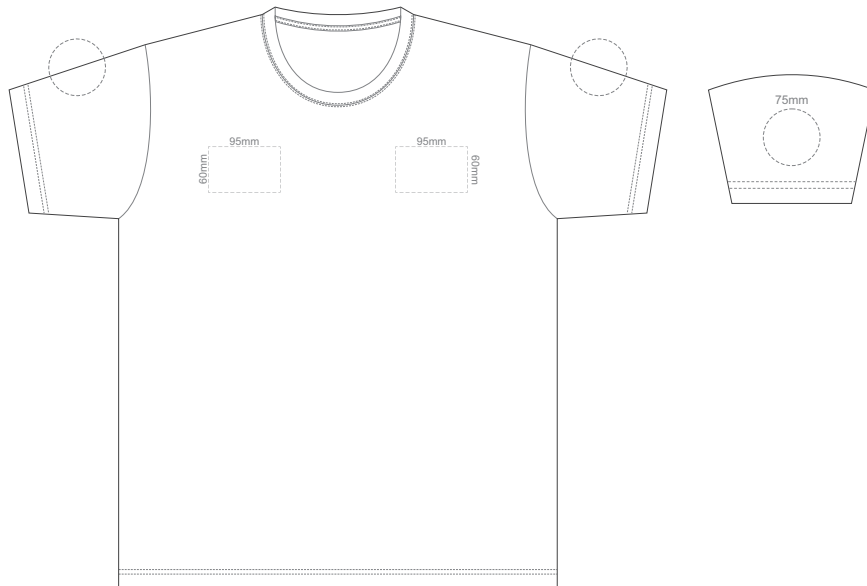

BACK ADULT EXTRA SMALL

Print area can be rotated to best suit.
Branding area can be moved **anywhere within the red line.**

10% of Actual Size
Colourflex Tranfer
Faux Embroidery
DigiFlex Transfer

FRONT ADULT SMALL

Print area can be rotated to best suit.
Branding area can be moved **anywhere within the red line.**

BACK ADULT SMALL

Print area can be rotated to best suit.
Branding area can be moved **anywhere within the red line.**

BACK ADULT 5XL

Print area can be rotated to best suit.
Branding area can be moved **anywhere within the red line.**

10% of Actual Size
Embroidery

FRONT ADULT EXTRA SMALL

10% of Actual Size
Embroidery

FRONT ADULT SMALL

10% of Actual Size
Embroidery

FRONT ADULT MEDIUM

10% of Actual Size
Embroidery

FRONT ADULT LARGE

10% of Actual Size
Embroidery

FRONT ADULT XL

10% of Actual Size
Embroidery

FRONT ADULT XXL