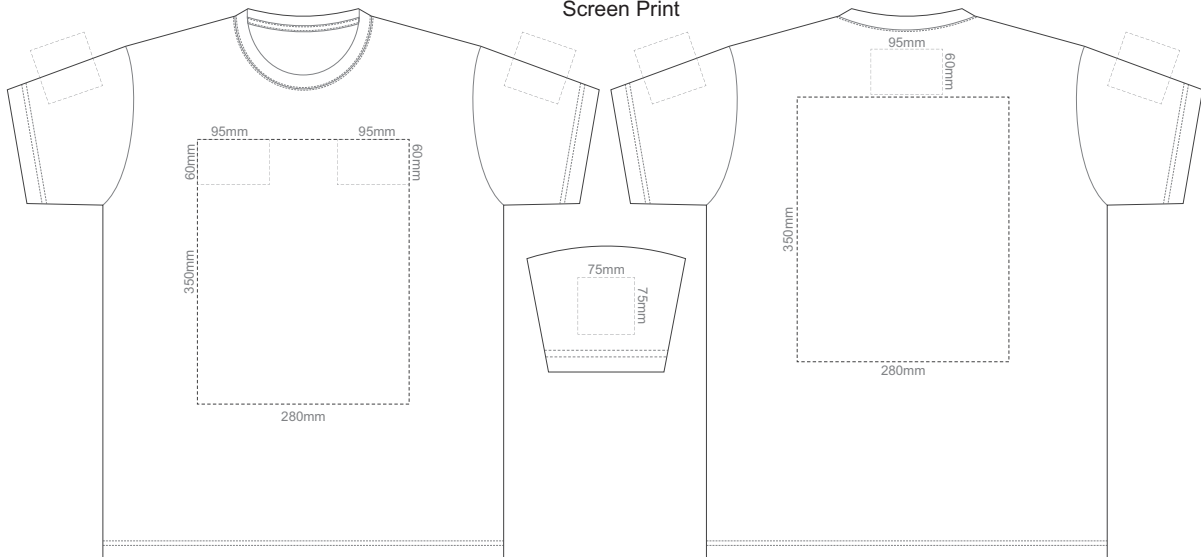

10% of Actual Size
Screen Print

FRONT ADULT EXTRA SMALL

BACK ADULT EXTRA SMALL

10% of Actual Size
Screen Print

FRONT ADULT SMALL

BACK ADULT SMALL

10% of Actual Size
Screen Print

FRONT ADULT MEDIUM

BACK ADULT MEDIUM

10% of Actual Size
Screen Print

FRONT ADULT LARGE

BACK ADULT LARGE

10% of Actual Size
Screen Print

FRONT ADULT XL

BACK ADULT XL

10% of Actual Size
Screen Print

FRONT ADULT XXL

BACK ADULT XXL

10% of Actual Size
Screen Print

FRONT ADULT 3XL

BACK ADULT 3XL

10% of Actual Size
Screen Print

FRONT ADULT 4XL

BACK ADULT 4XL

10% of Actual Size
Screen Print

FRONT ADULT 5XL

BACK ADULT 5XL

10% of Actual Size
Colourflex Tranfer
Faux Embroidery
DigiFlex Transfer

FRONT ADULT EXTRA SMALL

Print area can be rotated to best suit.
Branding area can be moved **anywhere within the red line.**