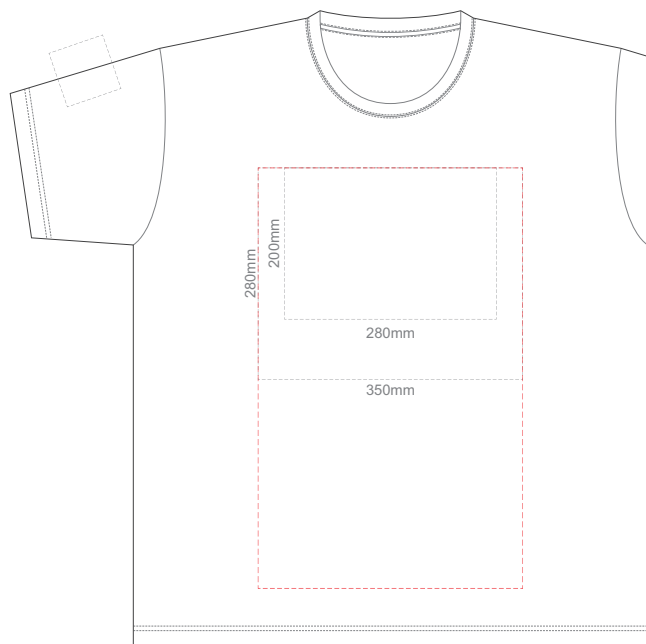

BACK ADULT EXTRA SMALL

Print area can be rotated to best suit.
Branding area can be moved **anywhere within the red line.**

10% of Actual Size
Colourflex Tranfer
Faux Embroidery
DigiFlex Transfer

FRONT ADULT SMALL

10% of Actual Size
Colourflex Transfer
Faux Embroidery
DigiFlex Transfer

FRONT ADULT XXL
Print area can be rotated to best suit.
Branding area can be moved **anywhere within the red line.**

BACK ADULT XXL
Print area can be rotated to best suit.
Branding area can be moved **anywhere within the red line.**

10% of Actual Size
Colourflex Transfer
Faux Embroidery
DigiFlex Transfer

FRONT ADULT 3XL
Print area can be rotated to best suit.
Branding area can be moved **anywhere within the red line.**

BACK ADULT 3XL
Print area can be rotated to best suit.
Branding area can be moved **anywhere within the red line.**

10% of Actual Size
Colourflex Transfer
Faux Embroidery
DigiFlex Transfer

FRONT ADULT 4XL

Print area can be rotated to best suit.
Branding area can be moved **anywhere within the red line.**

BACK ADULT 4XL