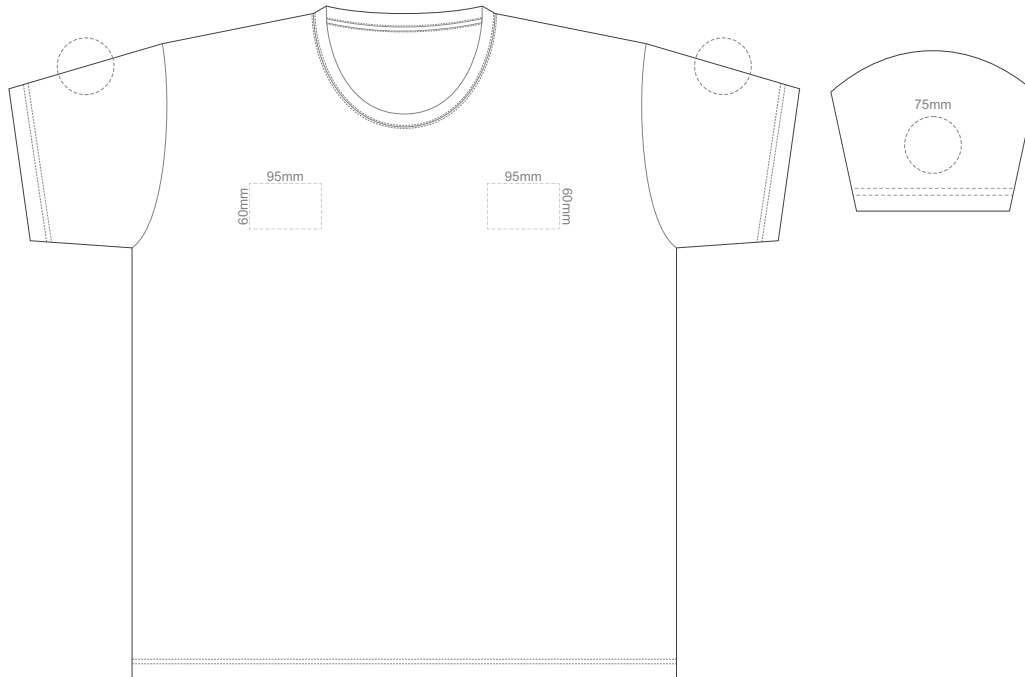

10% of Actual Size
Screen Print

FRONT ADULT 5XL

BACK ADULT 5XL

10% of Actual Size
Colourflex Tranfer
Faux Embroidery
DigiFlex Transfer

FRONT ADULT EXTRA SMALL

Print area can be rotated to best suit.
Branding area can be moved **anywhere within the red line.**

BACK ADULT EXTRA SMALL

Print area can be rotated to best suit.
Branding area can be moved **anywhere within the red line.**

10% of Actual Size
Colourflex Tranfer
Faux Embroidery
DigiFlex Transfer

FRONT ADULT SMALL

Print area can be rotated to best suit.
Branding area can be moved **anywhere within the red line.**

BACK ADULT SMALL

Print area can be rotated to best suit.
Branding area can be moved **anywhere within the red line.**

FRONT ADULT 3XL

10% of Actual Size
Embroidery

FRONT ADULT 4XL

10% of Actual Size
Embroidery

FRONT ADULT 5XL