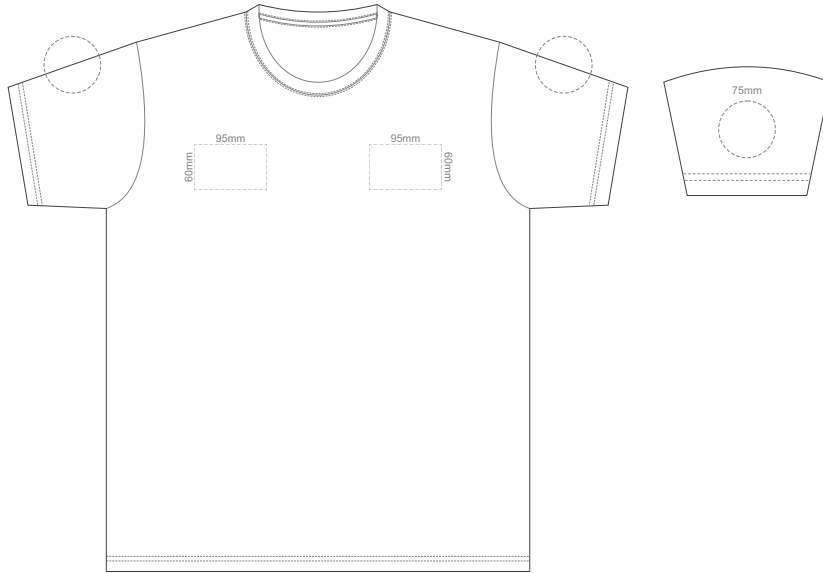

10% of Actual Size
Embroidery

FRONT ADULT LARGE