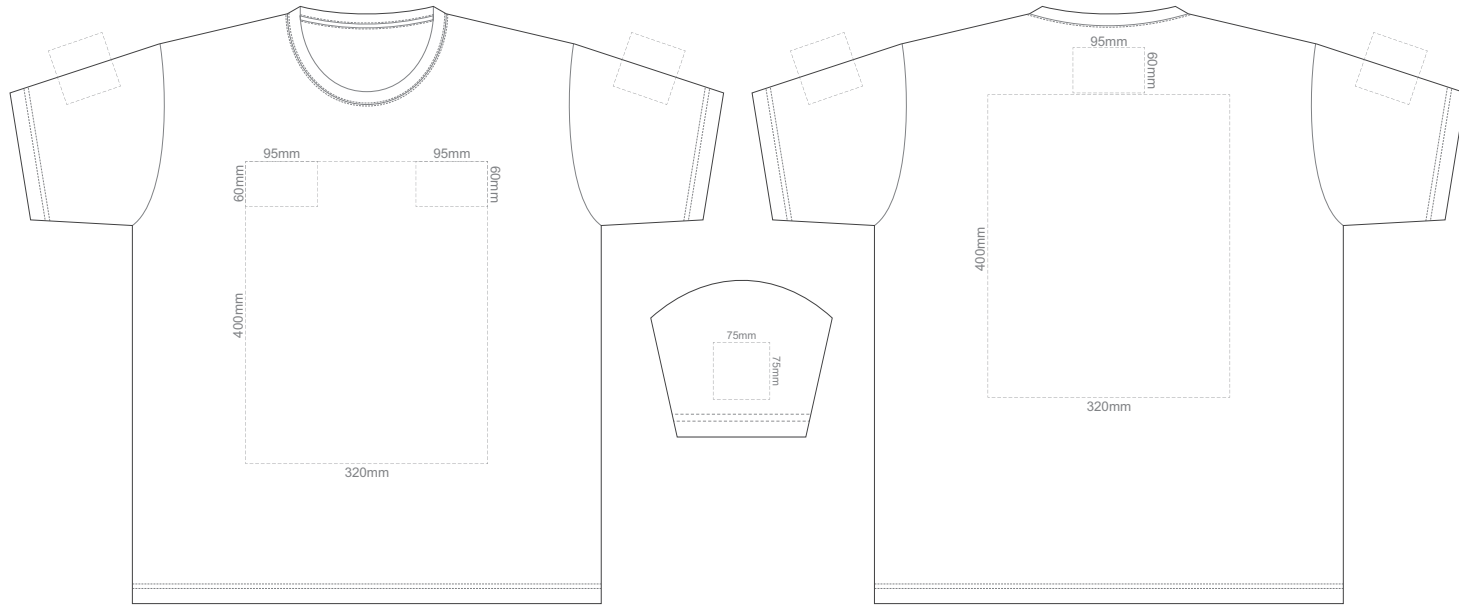

BACK ADULT MEDIUM

10% of Actual Size
Screen Print

FRONT ADULT LARGE

BACK ADULT LARGE

10% of Actual Size
Screen Print

FRONT ADULT XL

BACK ADULT XL

10% of Actual Size
Screen Print

FRONT ADULT XXL

BACK ADULT XXL

10% of Actual Size
Screen Print

FRONT ADULT 3XL

BACK ADULT 3XL

10% of Actual Size
Screen Print

FRONT ADULT 4XL

BACK ADULT 4XL

10% of Actual Size
Screen Print

FRONT ADULT 5XL

BACK ADULT 5XL

10% of Actual Size
Colourflex Tranfer
Faux Embroidery
DigiFlex Transfer

FRONT ADULT EXTRA SMALL

Print area can be rotated to best suit.
Branding area can be moved **anywhere within the red line.**

BACK ADULT EXTRA SMALL

Print area can be rotated to best suit.
Branding area can be moved **anywhere within the red line.**

10% of Actual Size
Colourflex Tranfer
Faux Embroidery
DigiFlex Transfer

FRONT ADULT SMALL