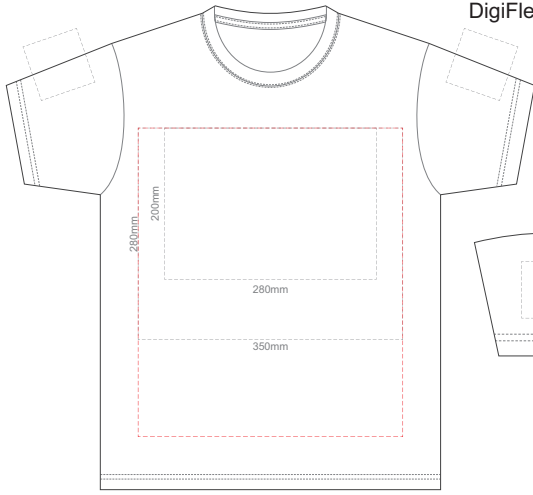

BACK ADULT MEDIUM

10% of Actual Size
Screen Print

FRONT ADULT LARGE

BACK ADULT LARGE

10% of Actual Size
Screen Print

FRONT ADULT XL

BACK ADULT XL

10% of Actual Size
Screen Print

FRONT ADULT XXL

BACK ADULT XXL

10% of Actual Size
Screen Print

FRONT ADULT 3XL

BACK ADULT 3XL

10% of Actual Size
Screen Print

FRONT ADULT 4XL

BACK ADULT 4XL

10% of Actual Size
Screen Print

FRONT ADULT 5XL

BACK ADULT 5XL

10% of Actual Size
Colourflex Tranfer
Faux Embroidery
DigiFlex Transfer

FRONT ADULT EXTRA SMALL

Print area can be rotated to best suit.
Branding area can be moved **anywhere within the red line.**

BACK ADULT EXTRA SMALL

Print area can be rotated to best suit.
Branding area can be moved **anywhere within the red line.**

10% of Actual Size
Colourflex Tranfer
Faux Embroidery
DigiFlex Transfer

FRONT ADULT SMALL