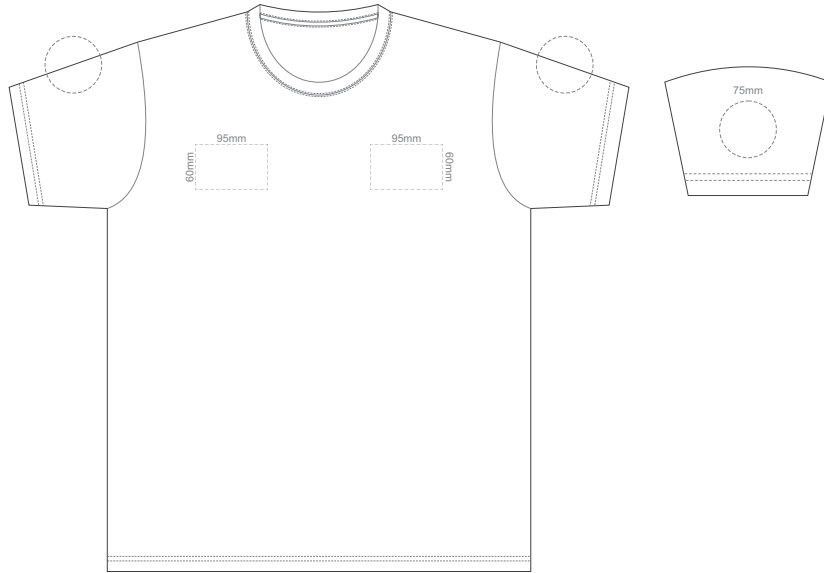

10% of Actual Size
Embroidery

FRONT ADULT LARGE