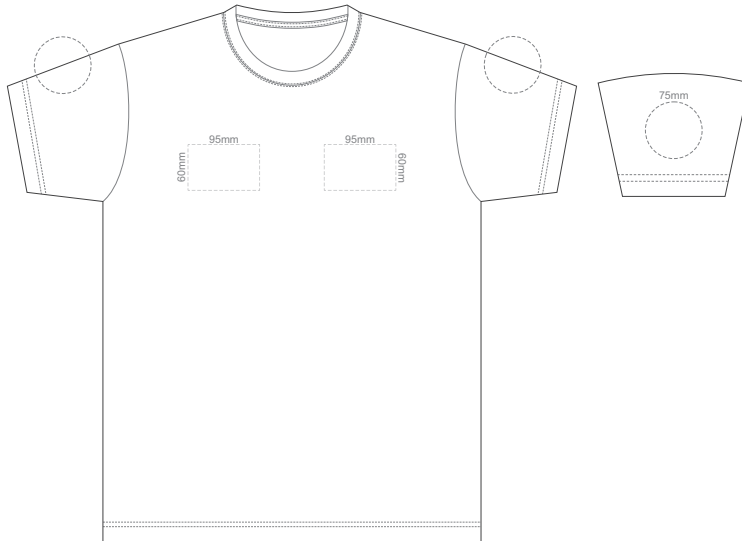

BACK ADULT EXTRA SMALL

Print area can be rotated to best suit.
Branding area can be moved **anywhere within the red line.**

10% of Actual Size
Colourflex Tranfer
Faux Embroidery
DigiFlex Transfer

FRONT ADULT SMALL

Print area can be rotated to best suit.
Branding area can be moved **anywhere within the red line.**

BACK ADULT SMALL

Print area can be rotated to best suit.
Branding area can be moved **anywhere within the red line.**

Print area can be rotated to best suit.
Branding area can be moved **anywhere within the red line.**

10% of Actual Size
Colourflex Transfer
Faux Embroidery
DigiFlex Transfer

FRONT ADULT 5XL

Print area can be rotated to best suit.
Branding area can be moved **anywhere within the red line.**

BACK ADULT 5XL

Print area can be rotated to best suit.
Branding area can be moved **anywhere within the red line.**

10% of Actual Size
Embroidery

FRONT ADULT EXTRA SMALL

10% of Actual Size
Embroidery

FRONT ADULT SMALL