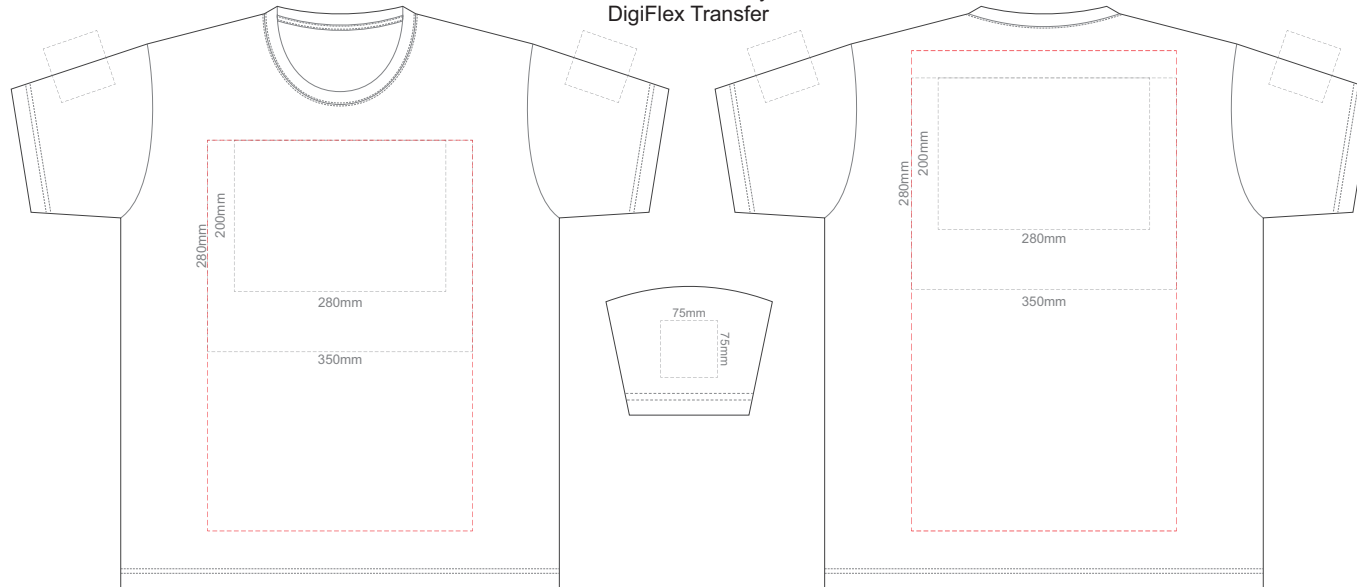

10% of Actual Size
Screen Print

FRONT ADULT 5XL

BACK ADULT 5XL

10% of Actual Size
Colourflex Tranfer
Faux Embroidery
DigiFlex Transfer

FRONT ADULT EXTRA SMALL

Print area can be rotated to best suit.
Branding area can be moved **anywhere within the red line.**

10% of Actual Size
Colourflex Tranfer
Faux Embroidery
DigiFlex Transfer

FRONT ADULT MEDIUM

Print area can be rotated to best suit.
Branding area can be moved **anywhere within the red line.**

BACK ADULT MEDIUM

Print area can be rotated to best suit.
Branding area can be moved **anywhere within the red line.**

10% of Actual Size
Colourflex Tranfer
Faux Embroidery
DigiFlex Transfer

FRONT ADULT LARGE

Print area can be rotated to best suit.
Branding area can be moved anywhere within the red line.

BACK ADULT LARGE

Print area can be rotated to best suit.
Branding area can be moved anywhere within the red line.

10% of Actual Size
Colourflex Tranfer
Faux Embroidery
DigiFlex Transfer

FRONT ADULT XL

Print area can be rotated to best suit.
Branding area can be moved anywhere within the red line.