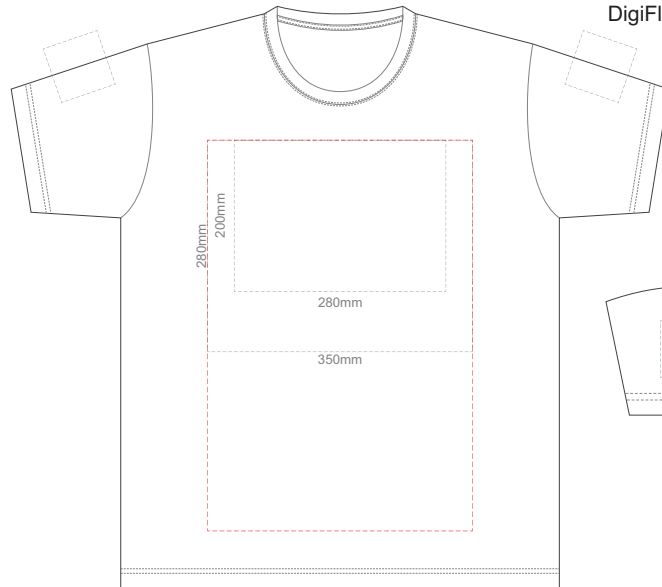

10% of Actual Size
Screen Print

FRONT ADULT 5XL

BACK ADULT 5XL

10% of Actual Size
Colourflex Tranfer
Faux Embroidery
DigiFlex Transfer

FRONT ADULT EXTRA SMALL

Print area can be rotated to best suit.
Branding area can be moved **anywhere within the red line.**

10% of Actual Size
Colourflex Tranfer
Faux Embroidery
DigiFlex Transfer

FRONT ADULT MEDIUM

Print area can be rotated to best suit.
Branding area can be moved **anywhere within the red line.**

BACK ADULT MEDIUM

Print area can be rotated to best suit.
Branding area can be moved **anywhere within the red line.**

10% of Actual Size
Colourflex Transfer
Faux Embroidery
DigiFlex Transfer

FRONT ADULT LARGE

Print area can be rotated to best suit.
Branding area can be moved **anywhere within the red line.**

BACK ADULT LARGE

Print area can be rotated to best suit.
Branding area can be moved **anywhere within the red line.**

10% of Actual Size
Colourflex Transfer
Faux Embroidery
DigiFlex Transfer

FRONT ADULT XL