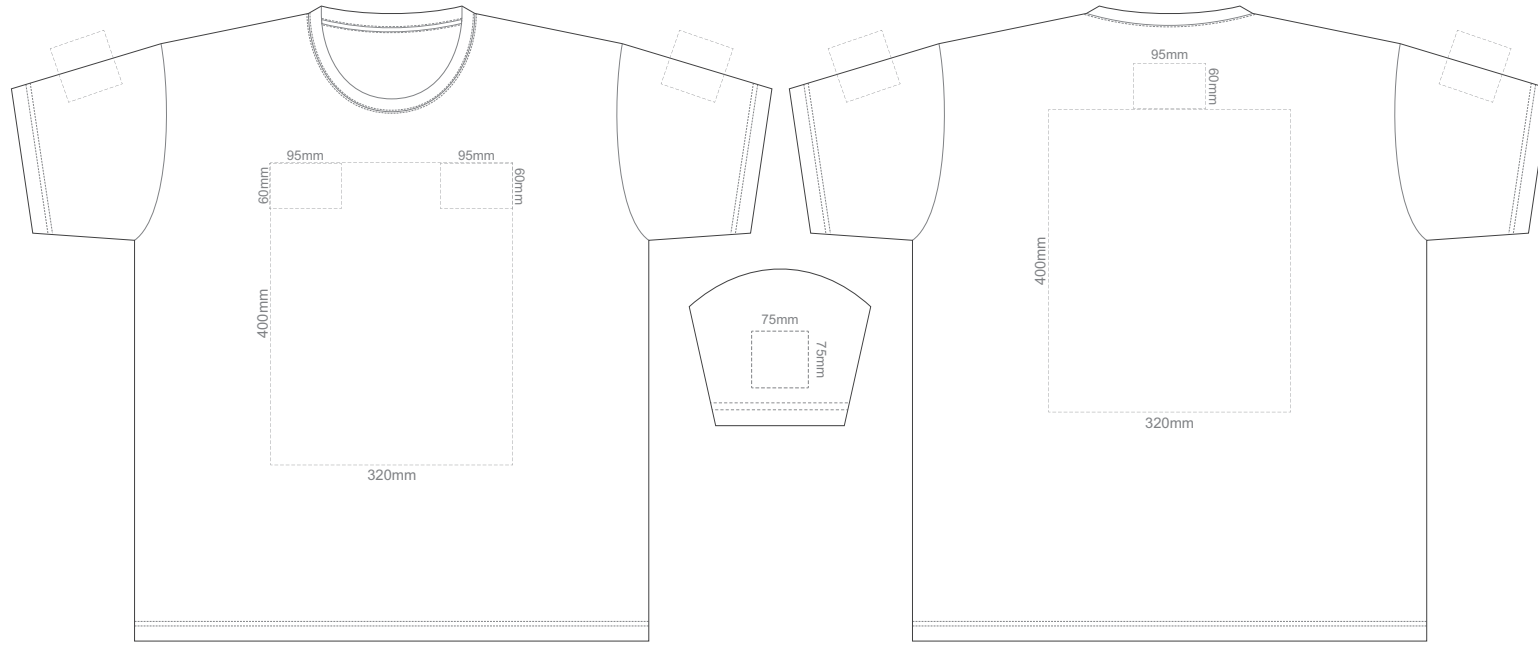

BACK ADULT MEDIUM

10% of Actual Size
Screen Print

FRONT ADULT LARGE

BACK ADULT LARGE

10% of Actual Size
Screen Print

FRONT ADULT XL

BACK ADULT XL

10% of Actual Size
Screen Print

FRONT ADULT XXL

BACK ADULT XXL

10% of Actual Size
Screen Print

FRONT ADULT 3XL

BACK ADULT 3XL

10% of Actual Size
Screen Print

FRONT ADULT 4XL

BACK ADULT 4XL

10% of Actual Size
Screen Print

FRONT ADULT 5XL

BACK ADULT 5XL

10% of Actual Size
Colourflex Tranfer
Faux Embroidery
DigiFlex Transfer

FRONT ADULT EXTRA SMALL

Print area can be rotated to best suit.
Branding area can be moved **anywhere within the red line.**

BACK ADULT EXTRA SMALL

Print area can be rotated to best suit.
Branding area can be moved **anywhere within the red line.**

10% of Actual Size
Colourflex Tranfer
Faux Embroidery
DigiFlex Transfer

FRONT ADULT SMALL