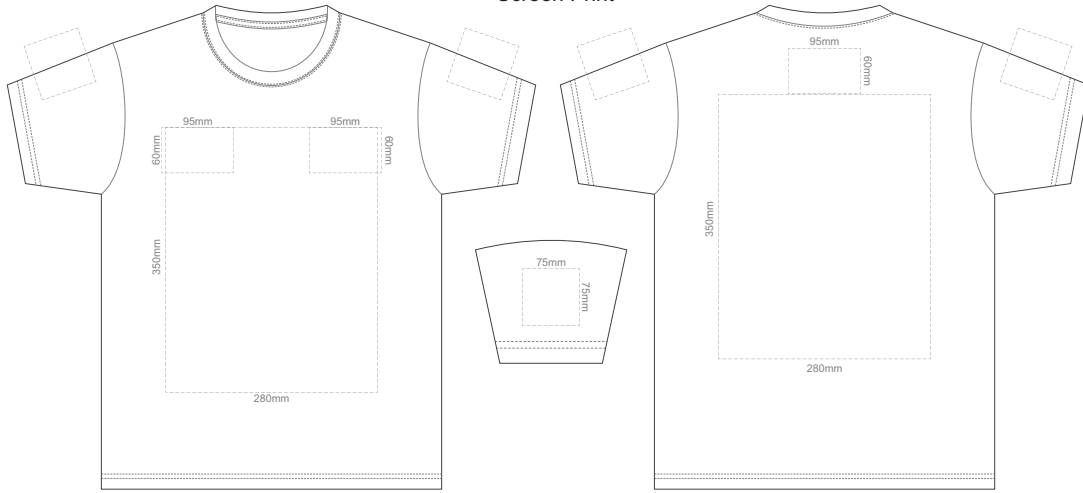

10% of Actual Size
Screen Print

FRONT ADULT EXTRA SMALL

BACK ADULT EXTRA SMALL

10% of Actual Size
Screen Print

FRONT ADULT SMALL

BACK ADULT SMALL

10% of Actual Size
Screen Print

FRONT ADULT MEDIUM

BACK ADULT MEDIUM

10% of Actual Size
Screen Print

FRONT ADULT LARGE

BACK ADULT LARGE

10% of Actual Size
Screen Print

FRONT ADULT XL

BACK ADULT XL

10% of Actual Size
Screen Print

FRONT ADULT XXL

BACK ADULT XXL

10% of Actual Size
Screen Print

FRONT ADULT 3XL

BACK ADULT 3XL

10% of Actual Size
Screen Print

FRONT ADULT 4XL

BACK ADULT 4XL

10% of Actual Size
Screen Print

FRONT ADULT 5XL

BACK ADULT 5XL

10% of Actual Size
Colourflex Tranfer
Faux Embroidery
DigiFlex Transfer

FRONT ADULT EXTRA SMALL

Print area can be rotated to best suit.
Branding area can be moved **anywhere within the red line.**