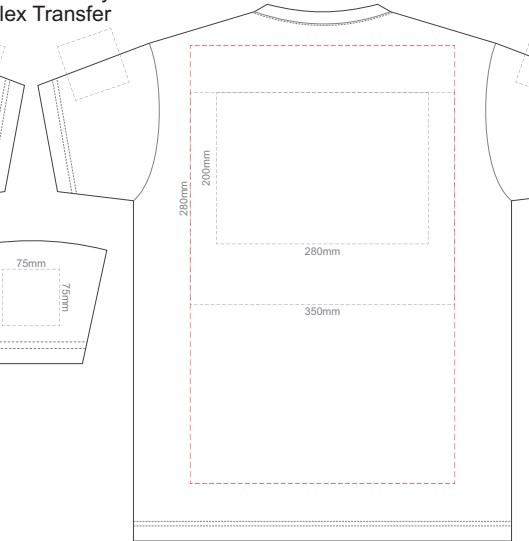

FRONT ADULT XXL

BACK ADULT XXL

10% of Actual Size
Screen Print

FRONT ADULT 3XL

BACK ADULT 3XL

10% of Actual Size
Screen Print

FRONT ADULT 4XL

BACK ADULT 4XL

10% of Actual Size
Screen Print

FRONT ADULT 5XL

BACK ADULT 5XL

10% of Actual Size
Colourflex Tranfer
Faux Embroidery
DigiFlex Transfer

FRONT ADULT EXTRA SMALL

Print area can be rotated to best suit.
Branding area can be moved **anywhere within the red line.**

BACK ADULT EXTRA SMALL

Print area can be rotated to best suit.
Branding area can be moved **anywhere within the red line.**

10% of Actual Size
Colourflex Tranfer
Faux Embroidery
DigiFlex Transfer

FRONT ADULT SMALL

Print area can be rotated to best suit.
Branding area can be moved **anywhere within the red line.**

BACK ADULT SMALL

Print area can be rotated to best suit.
Branding area can be moved **anywhere within the red line.**