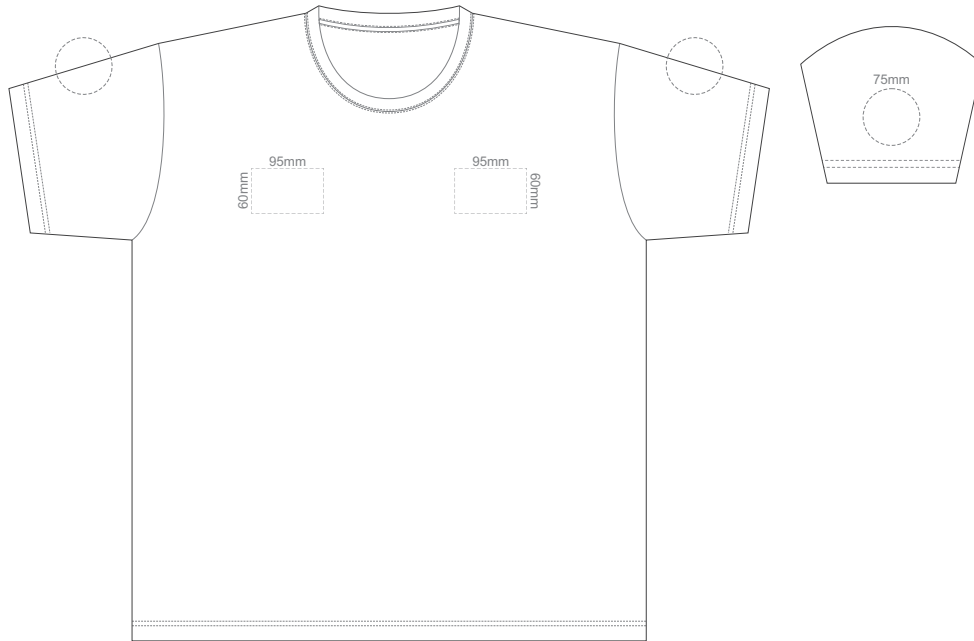

10% of Actual Size
Embroidery

FRONT ADULT 4XL