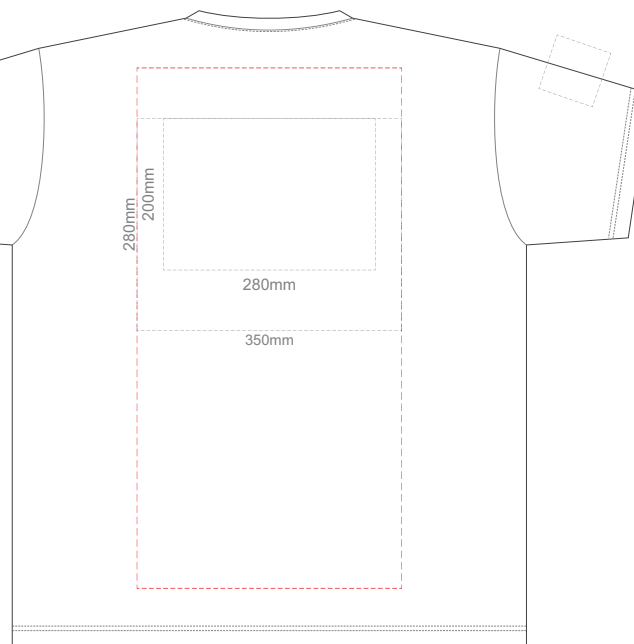

BACK ADULT XL

Print area can be rotated to best suit.
Branding area can be moved anywhere within the red line.

10% of Actual Size
Colourflex Transfer
Faux Embroidery
DigiFlex Transfer

FRONT ADULT XXL
Print area can be rotated to best suit.
Branding area can be moved **anywhere within the red line.**

BACK ADULT XXL
Print area can be rotated to best suit.
Branding area can be moved **anywhere within the red line.**

10% of Actual Size
Colourflex Transfer
Faux Embroidery
DigiFlex Transfer

FRONT ADULT 3XL
Print area can be rotated to best suit.
Branding area can be moved **anywhere within the red line.**

BACK ADULT 3XL
Print area can be rotated to best suit.
Branding area can be moved **anywhere within the red line.**

10% of Actual Size
Colourflex Transfer
Faux Embroidery
DigiFlex Transfer

FRONT ADULT 4XL

Print area can be rotated to best suit.
Branding area can be moved **anywhere within the red line.**

BACK ADULT 4XL

Print area can be rotated to best suit.
Branding area can be moved **anywhere within the red line.**