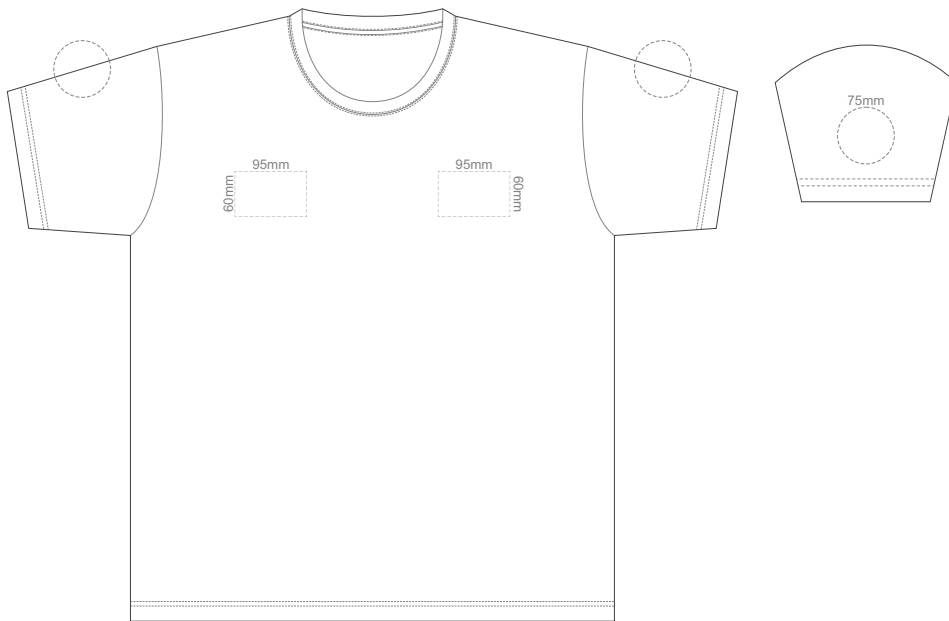

FRONT ADULT 3XL