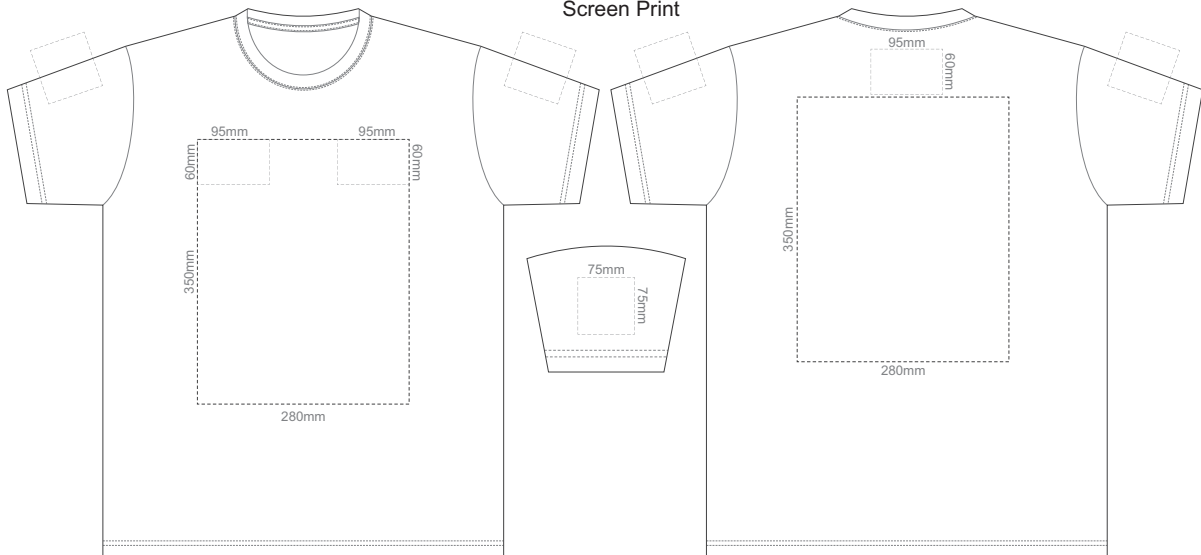

10% of Actual Size
Screen Print

FRONT ADULT EXTRA SMALL

BACK ADULT EXTRA SMALL

10% of Actual Size
Screen Print

FRONT ADULT SMALL

BACK ADULT SMALL

10% of Actual Size
Screen Print

FRONT ADULT MEDIUM

BACK ADULT MEDIUM

10% of Actual Size
Screen Print

FRONT ADULT LARGE

BACK ADULT LARGE

10% of Actual Size
Screen Print

FRONT ADULT XL

BACK ADULT XL

10% of Actual Size
Screen Print

FRONT ADULT XXL

BACK ADULT XXL

10% of Actual Size
Screen Print

FRONT ADULT 3XL

BACK ADULT 3XL

10% of Actual Size
Screen Print

FRONT ADULT 4XL

BACK ADULT 4XL

10% of Actual Size
Screen Print

FRONT ADULT 5XL

BACK ADULT 5XL

10% of Actual Size
Colourflex Tranfer
Faux Embroidery
DigiFlex Transfer

FRONT ADULT EXTRA SMALL

Print area can be rotated to best suit.
Branding area can be moved **anywhere within the red line.**