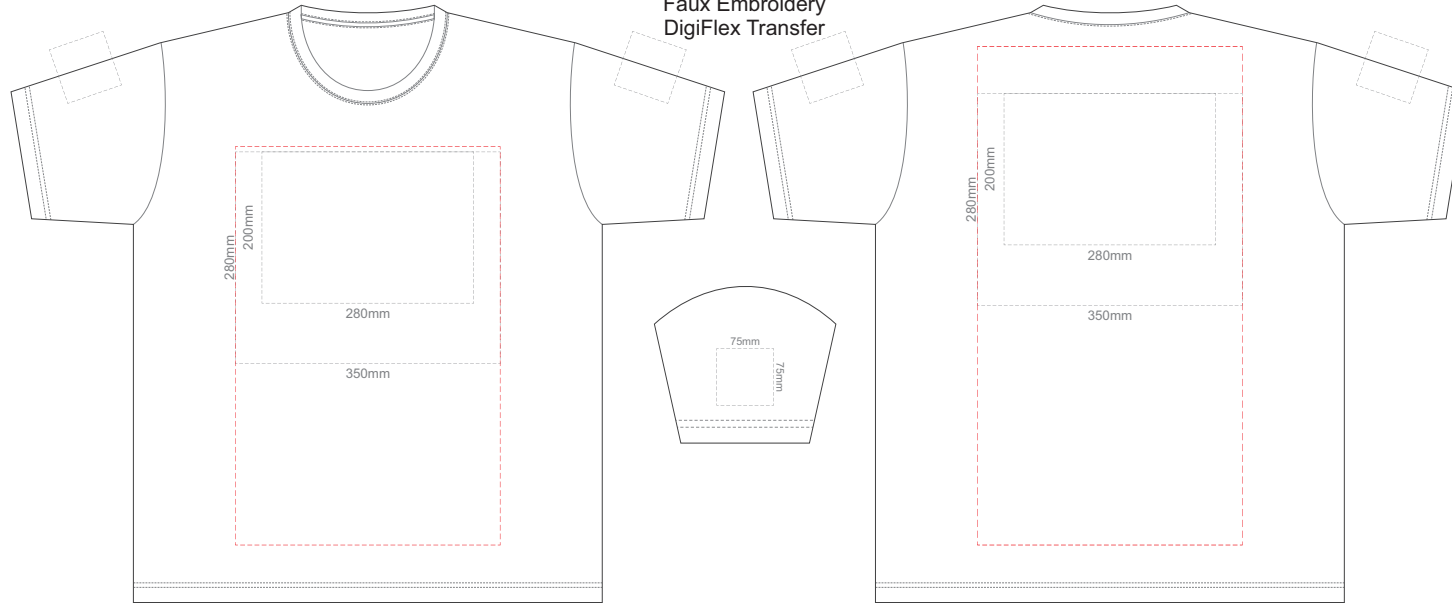

10% of Actual Size
Colourflex Tranfer
Faux Embroidery
DigiFlex Transfer

FRONT ADULT MEDIUM

Print area can be rotated to best suit.
Branding area can be moved **anywhere within the red line.**

BACK ADULT MEDIUM

Print area can be rotated to best suit.
Branding area can be moved **anywhere within the red line.**

10% of Actual Size
Colourflex Tranfer
Faux Embroidery
DigiFlex Transfer

FRONT ADULT LARGE

Print area can be rotated to best suit.
Branding area can be moved anywhere within the red line.

BACK ADULT LARGE

Print area can be rotated to best suit.
Branding area can be moved anywhere within the red line.

10% of Actual Size
Colourflex Tranfer
Faux Embroidery
DigiFlex Transfer

FRONT ADULT XL

Print area can be rotated to best suit.
Branding area can be moved anywhere within the red line.

BACK ADULT XL

Print area can be rotated to best suit.
Branding area can be moved anywhere within the red line.

10% of Actual Size
Colourflex Transfer
Faux Embroidery
DigiFlex Transfer

FRONT ADULT XXL
Print area can be rotated to best suit.
Branding area can be moved **anywhere within the red line.**