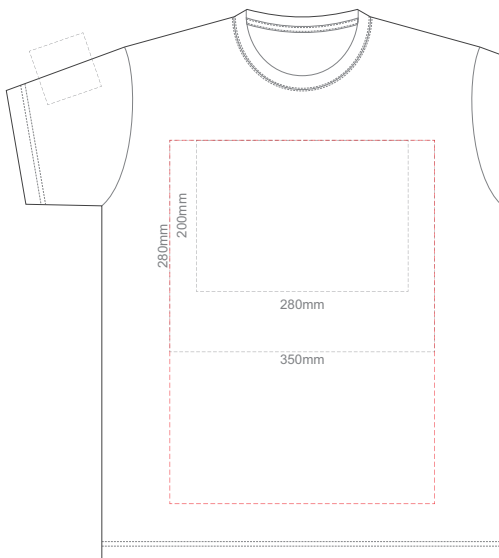

10% of Actual Size
Screen Print

FRONT ADULT 5XL

BACK ADULT 5XL

10% of Actual Size
Colourflex Tranfer
Faux Embroidery
DigiFlex Transfer

FRONT ADULT EXTRA SMALL

Print area can be rotated to best suit.
Branding area can be moved **anywhere within the red line.**

BACK ADULT EXTRA SMALL

Print area can be rotated to best suit.
Branding area can be moved **anywhere within the red line.**

10% of Actual Size
Colourflex Tranfer
Faux Embroidery
DigiFlex Transfer

FRONT ADULT SMALL

Print area can be rotated to best suit.
Branding area can be moved **anywhere within the red line.**

BACK ADULT SMALL

Print area can be rotated to best suit.
Branding area can be moved **anywhere within the red line.**

10% of Actual Size
Colourflex Tranfer
Faux Embroidery
DigiFlex Transfer

FRONT ADULT MEDIUM

Print area can be rotated to best suit.
Branding area can be moved **anywhere within the red line.**

BACK ADULT MEDIUM