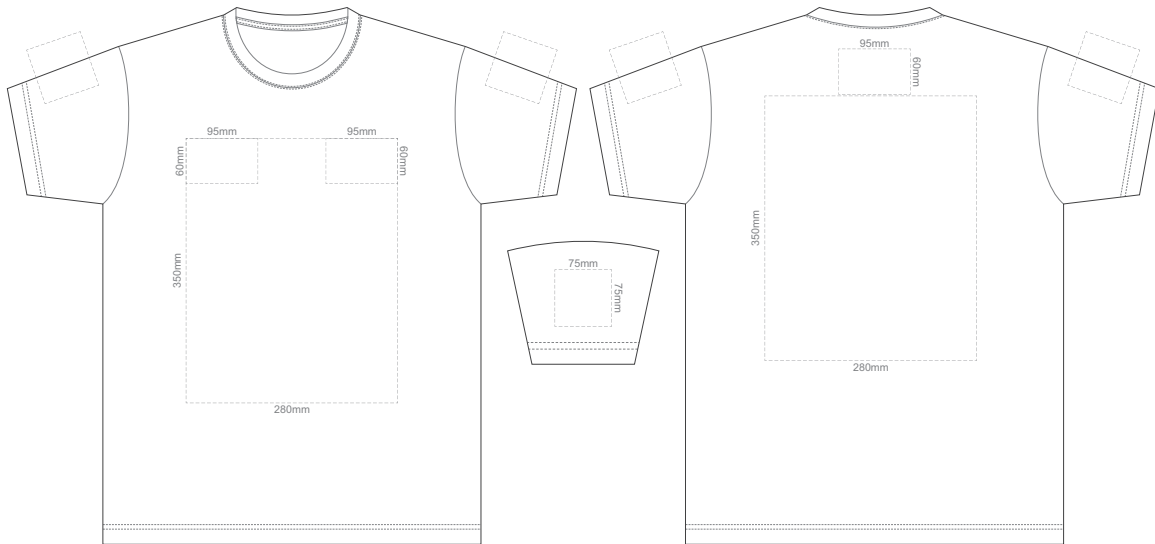

10% of Actual Size
Screen Print

FRONT ADULT EXTRA SMALL

BACK ADULT EXTRA SMALL

10% of Actual Size
Screen Print

FRONT ADULT SMALL

BACK ADULT SMALL

10% of Actual Size
Screen Print

FRONT ADULT MEDIUM

BACK ADULT MEDIUM

10% of Actual Size
Screen Print

FRONT ADULT LARGE

BACK ADULT LARGE

10% of Actual Size
Screen Print

FRONT ADULT XL

BACK ADULT XL

10% of Actual Size
Screen Print

FRONT ADULT XXL

BACK ADULT XXL

10% of Actual Size
Screen Print

FRONT ADULT 3XL

BACK ADULT 3XL

10% of Actual Size
Screen Print

FRONT ADULT 4XL

BACK ADULT 4XL

10% of Actual Size
Screen Print

FRONT ADULT 5XL

BACK ADULT 5XL

10% of Actual Size
Colourflex Tranfer
Faux Embroidery
DigiFlex Transfer

FRONT ADULT EXTRA SMALL

Print area can be rotated to best suit.
Branding area can be moved **anywhere within the red line.**