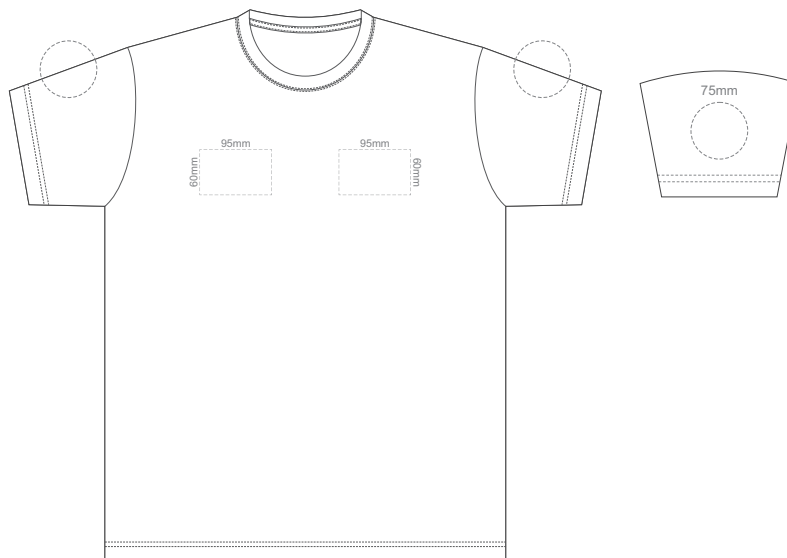

BACK ADULT EXTRA SMALL

Print area can be rotated to best suit.
Branding area can be moved **anywhere within the red line.**

10% of Actual Size
Colourflex Tranfer
Faux Embroidery
DigiFlex Transfer

FRONT ADULT SMALL

Print area can be rotated to best suit.
Branding area can be moved **anywhere within the red line.**

BACK ADULT SMALL

Print area can be rotated to best suit.
Branding area can be moved **anywhere within the red line.**

10% of Actual Size
Colourflex Transfer
Faux Embroidery
DigiFlex Transfer

FRONT ADULT 5XL

Print area can be rotated to best suit.
Branding area can be moved **anywhere within the red line.**

BACK ADULT 5XL

Print area can be rotated to best suit.
Branding area can be moved **anywhere within the red line.**

10% of Actual Size
Embroidery

FRONT ADULT EXTRA SMALL

10% of Actual Size
Embroidery

FRONT ADULT SMALL

10% of Actual Size
Embroidery