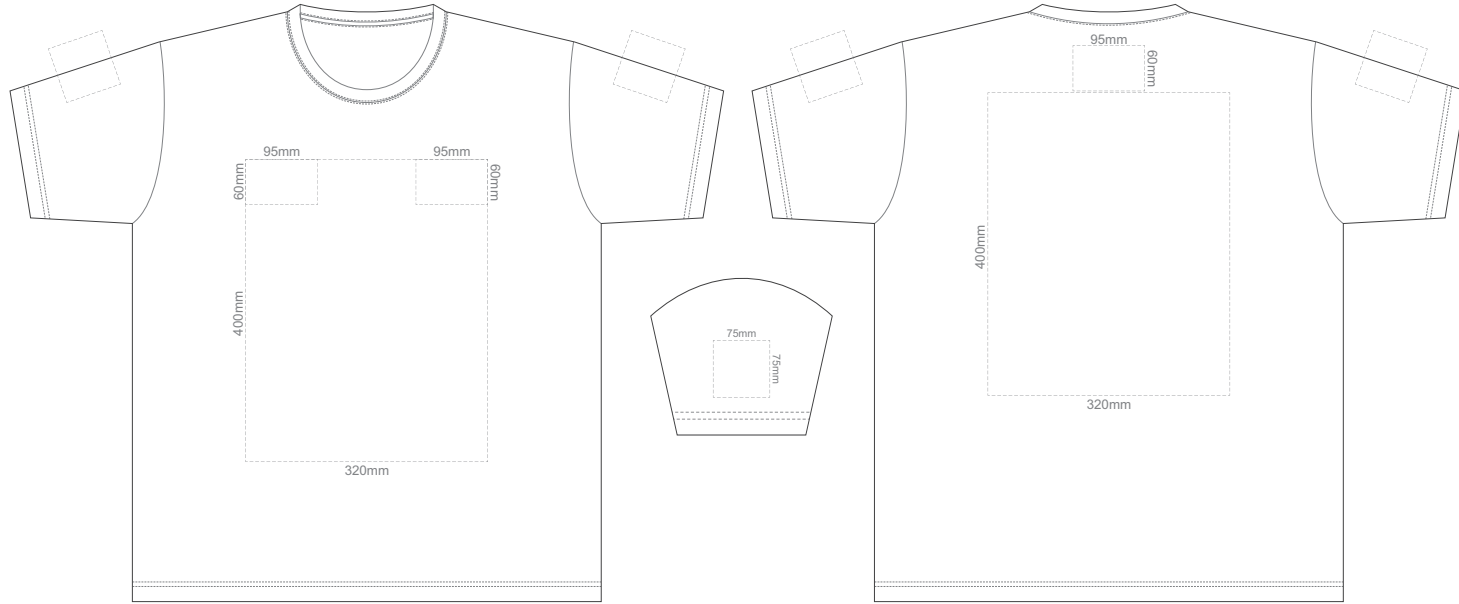

BACK ADULT MEDIUM

10% of Actual Size
Screen Print

FRONT ADULT LARGE

BACK ADULT LARGE

10% of Actual Size
Screen Print

FRONT ADULT XL

BACK ADULT XL

10% of Actual Size
Screen Print

FRONT ADULT XXL

BACK ADULT XXL

10% of Actual Size
Screen Print

FRONT ADULT 3XL

BACK ADULT 3XL

10% of Actual Size
Screen Print

FRONT ADULT 4XL

BACK ADULT 4XL

10% of Actual Size
Screen Print

FRONT ADULT 5XL

BACK ADULT 5XL

10% of Actual Size
Colourflex Tranfer
Faux Embroidery
DigiFlex Transfer

FRONT ADULT EXTRA SMALL

Print area can be rotated to best suit.
Branding area can be moved **anywhere within the red line.**

BACK ADULT EXTRA SMALL

Print area can be rotated to best suit.
Branding area can be moved **anywhere within the red line.**

10% of Actual Size
Colourflex Tranfer
Faux Embroidery
DigiFlex Transfer

FRONT ADULT SMALL