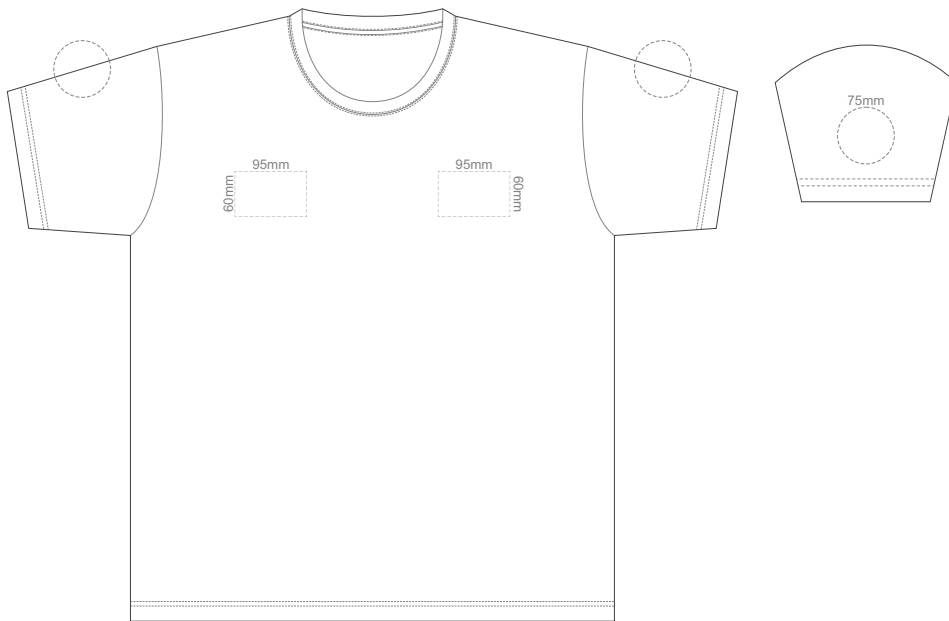

10% of Actual Size
Screen Print

FRONT ADULT 5XL

BACK ADULT 5XL

10% of Actual Size
Colourflex Tranfer
Faux Embroidery
DigiFlex Transfer

FRONT ADULT EXTRA SMALL

Print area can be rotated to best suit.
Branding area can be moved **anywhere within the red line.**

BACK ADULT EXTRA SMALL

Print area can be rotated to best suit.
Branding area can be moved **anywhere within the red line.**

10% of Actual Size
Colourflex Tranfer
Faux Embroidery
DigiFlex Transfer

FRONT ADULT SMALL

Print area can be rotated to best suit.
Branding area can be moved **anywhere within the red line.**

BACK ADULT SMALL

Print area can be rotated to best suit.
Branding area can be moved **anywhere within the red line.**

FRONT ADULT MEDIUM

10% of Actual Size
Embroidery

FRONT ADULT LARGE

10% of Actual Size
Embroidery

FRONT ADULT XL

10% of Actual Size
Embroidery

FRONT ADULT XXL

10% of Actual Size
Embroidery