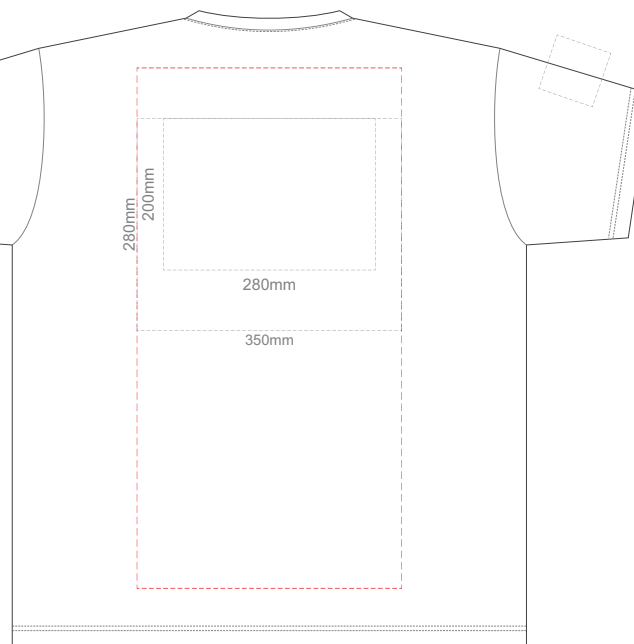

10% of Actual Size
Colourflex Transfer
Faux Embroidery
DigiFlex Transfer

FRONT ADULT XXL
Print area can be rotated to best suit.
Branding area can be moved **anywhere within the red line.**

BACK ADULT XXL
Print area can be rotated to best suit.
Branding area can be moved **anywhere within the red line.**

10% of Actual Size
Colourflex Transfer
Faux Embroidery
DigiFlex Transfer

FRONT ADULT 3XL
Print area can be rotated to best suit.
Branding area can be moved **anywhere within the red line.**

BACK ADULT 3XL
Print area can be rotated to best suit.
Branding area can be moved **anywhere within the red line.**

10% of Actual Size
Colourflex Transfer
Faux Embroidery
DigiFlex Transfer

FRONT ADULT 4XL

Print area can be rotated to best suit.
Branding area can be moved **anywhere within the red line.**

BACK ADULT 4XL