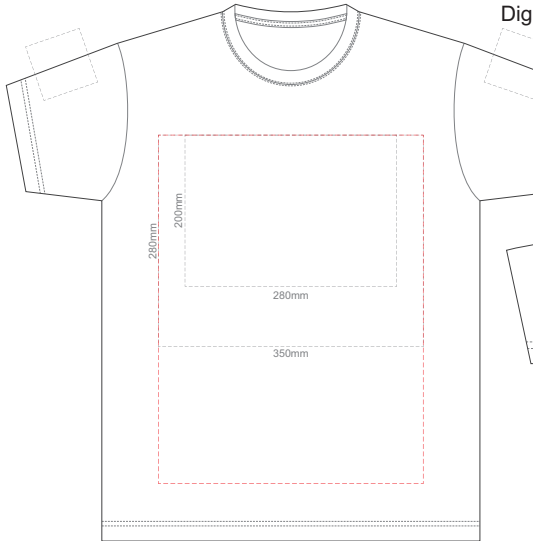

BACK ADULT MEDIUM

10% of Actual Size
Screen Print

FRONT ADULT LARGE

BACK ADULT LARGE

10% of Actual Size
Screen Print

FRONT ADULT XL

BACK ADULT XL

10% of Actual Size
Screen Print

FRONT ADULT XXL

BACK ADULT XXL

10% of Actual Size
Screen Print

FRONT ADULT 3XL

BACK ADULT 3XL

10% of Actual Size
Screen Print

FRONT ADULT 4XL

BACK ADULT 4XL

10% of Actual Size
Screen Print

FRONT ADULT 5XL

BACK ADULT 5XL

10% of Actual Size
Colourflex Tranfer
Faux Embroidery
DigiFlex Transfer

FRONT ADULT EXTRA SMALL

Print area can be rotated to best suit.
Branding area can be moved **anywhere within the red line.**

BACK ADULT EXTRA SMALL

Print area can be rotated to best suit.
Branding area can be moved **anywhere within the red line.**

10% of Actual Size
Colourflex Tranfer
Faux Embroidery
DigiFlex Transfer

FRONT ADULT SMALL