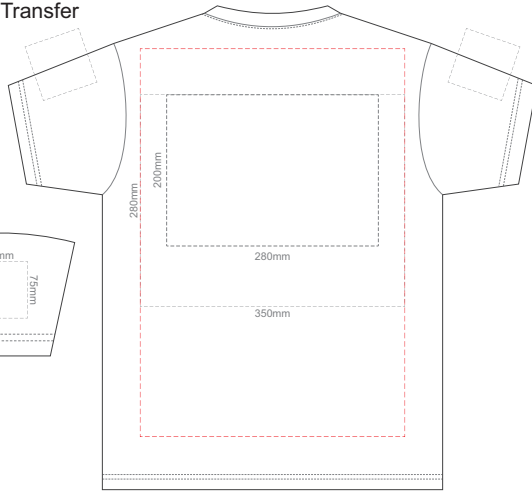

BACK ADULT MEDIUM

10% of Actual Size
Screen Print

FRONT ADULT LARGE

BACK ADULT LARGE

10% of Actual Size
Screen Print

FRONT ADULT XL

BACK ADULT XL

10% of Actual Size
Screen Print

FRONT ADULT XXL

BACK ADULT XXL

10% of Actual Size
Screen Print

FRONT ADULT 3XL

BACK ADULT 3XL

10% of Actual Size
Screen Print

FRONT ADULT 4XL

BACK ADULT 4XL

10% of Actual Size
Screen Print

FRONT ADULT 5XL

BACK ADULT 5XL

10% of Actual Size
Colourflex Tranfer
Faux Embroidery
DigiFlex Transfer

FRONT ADULT EXTRA SMALL

Print area can be rotated to best suit.
Branding area can be moved **anywhere within the red line.**

BACK ADULT EXTRA SMALL

Print area can be rotated to best suit.
Branding area can be moved **anywhere within the red line.**

10% of Actual Size
Colourflex Tranfer
Faux Embroidery
DigiFlex Transfer

FRONT ADULT SMALL