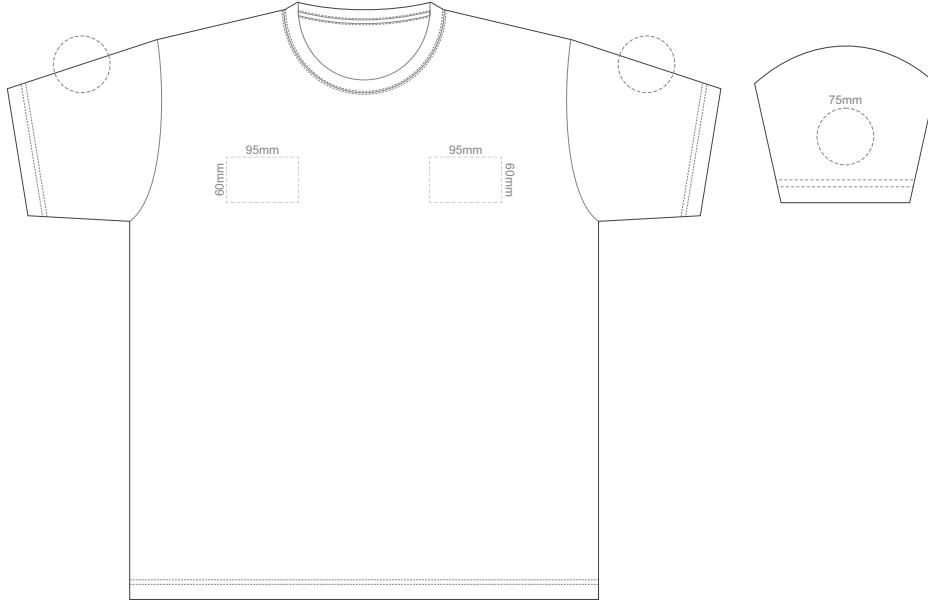

BACK ADULT EXTRA SMALL

Print area can be rotated to best suit.
Branding area can be moved **anywhere within the red line.**

10% of Actual Size
Colourflex Tranfer
Faux Embroidery
DigiFlex Transfer

FRONT ADULT SMALL

Print area can be rotated to best suit.
Branding area can be moved **anywhere within the red line.**

BACK ADULT SMALL

Print area can be rotated to best suit.
Branding area can be moved **anywhere within the red line.**

BACK ADULT 5XL

Print area can be rotated to best suit.
Branding area can be moved **anywhere within the red line.**

10% of Actual Size
Embroidery

FRONT ADULT EXTRA SMALL

10% of Actual Size
Embroidery

FRONT ADULT SMALL

10% of Actual Size
Embroidery

FRONT ADULT MEDIUM

10% of Actual Size
Embroidery

FRONT ADULT LARGE

10% of Actual Size
Embroidery

FRONT ADULT XL

10% of Actual Size
Embroidery

FRONT ADULT XXL