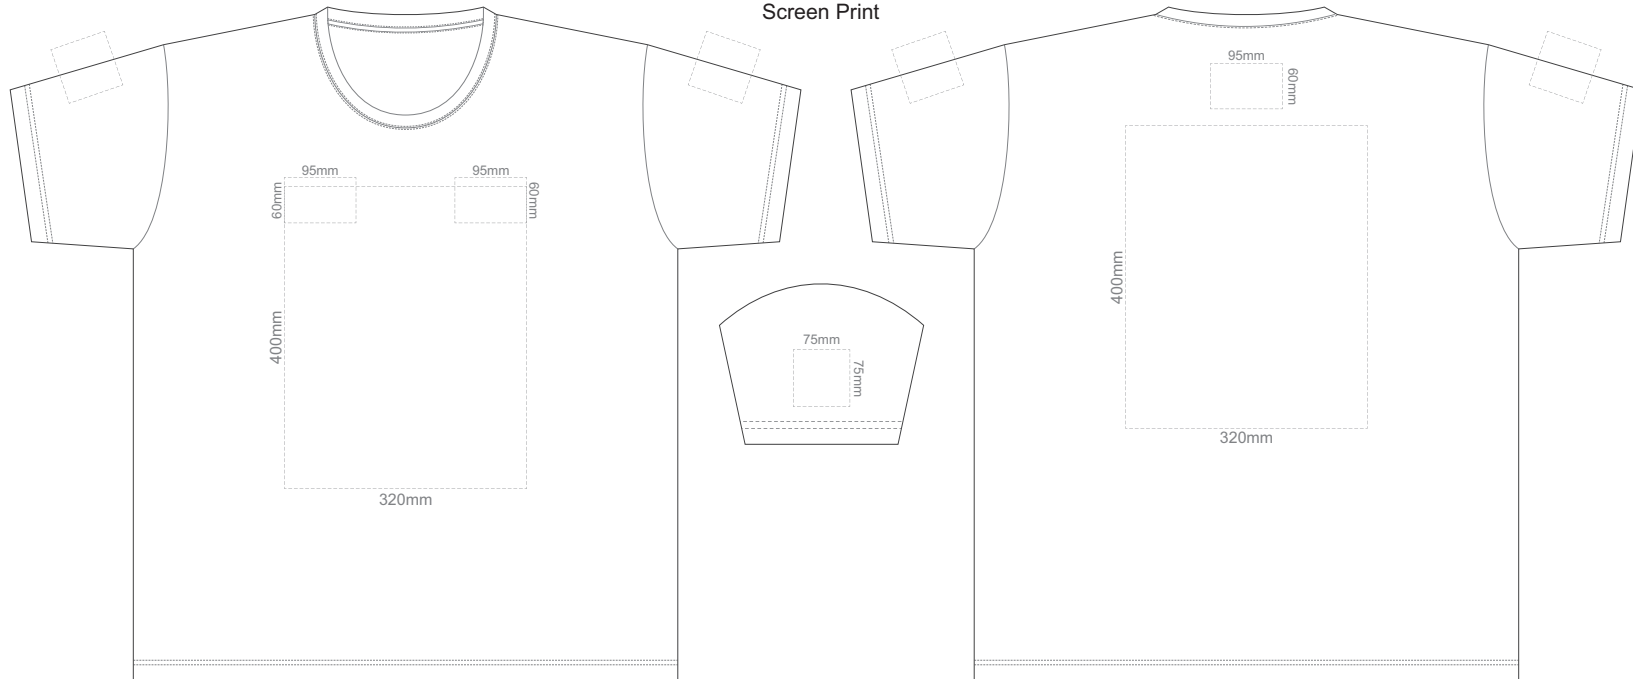

BACK ADULT MEDIUM

10% of Actual Size
Screen Print

FRONT ADULT LARGE

BACK ADULT LARGE

10% of Actual Size
Screen Print

FRONT ADULT XL

BACK ADULT XL

10% of Actual Size
Screen Print

FRONT ADULT XXL

BACK ADULT XXL

10% of Actual Size
Screen Print

FRONT ADULT 3XL

BACK ADULT 3XL

10% of Actual Size
Screen Print

FRONT ADULT 4XL

BACK ADULT 4XL

10% of Actual Size
Screen Print

FRONT ADULT 5XL

BACK ADULT 5XL

10% of Actual Size
Colourflex Tranfer
Faux Embroidery
DigiFlex Transfer

FRONT ADULT EXTRA SMALL

Print area can be rotated to best suit.
Branding area can be moved **anywhere within the red line.**

BACK ADULT EXTRA SMALL

Print area can be rotated to best suit.
Branding area can be moved **anywhere within the red line.**

10% of Actual Size
Colourflex Tranfer
Faux Embroidery
DigiFlex Transfer

FRONT ADULT SMALL