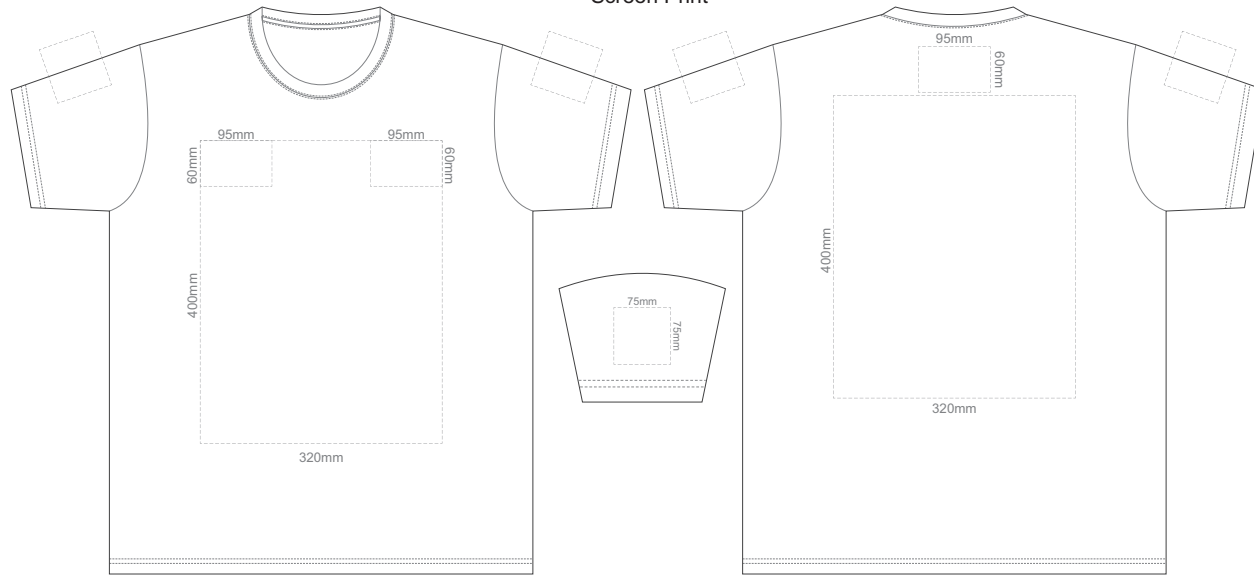

10% of Actual Size
Screen Print

FRONT ADULT EXTRA SMALL

BACK ADULT EXTRA SMALL

10% of Actual Size
Screen Print

FRONT ADULT SMALL

BACK ADULT SMALL

10% of Actual Size
Screen Print

FRONT ADULT MEDIUM

BACK ADULT MEDIUM

10% of Actual Size
Screen Print

FRONT ADULT LARGE

BACK ADULT LARGE

10% of Actual Size
Screen Print

FRONT ADULT XL

BACK ADULT XL

10% of Actual Size
Screen Print

FRONT ADULT XXL

BACK ADULT XXL

10% of Actual Size
Screen Print

FRONT ADULT 3XL

BACK ADULT 3XL

10% of Actual Size
Screen Print

FRONT ADULT 4XL

BACK ADULT 4XL

10% of Actual Size
Screen Print

FRONT ADULT 5XL

BACK ADULT 5XL

10% of Actual Size
Colourflex Tranfer
Faux Embroidery
DigiFlex Transfer

FRONT ADULT EXTRA SMALL

Print area can be rotated to best suit.
Branding area can be moved **anywhere within the red line.**