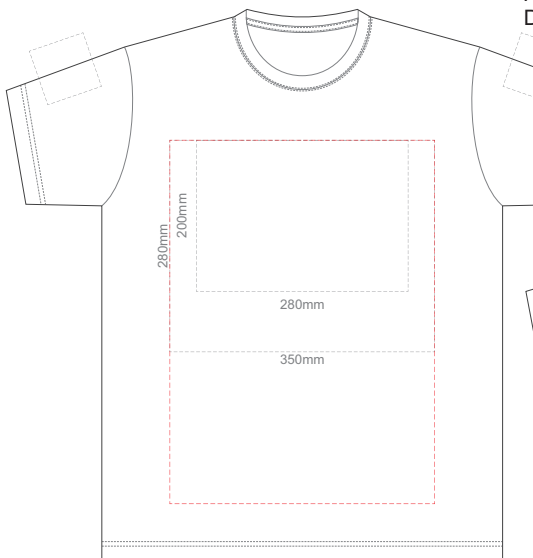

10% of Actual Size
Screen Print

FRONT ADULT 5XL

BACK ADULT 5XL

10% of Actual Size
Colourflex Tranfer
Faux Embroidery
DigiFlex Transfer

FRONT ADULT EXTRA SMALL

Print area can be rotated to best suit.
Branding area can be moved **anywhere within the red line.**

BACK ADULT EXTRA SMALL

Print area can be rotated to best suit.
Branding area can be moved **anywhere within the red line.**

10% of Actual Size
Colourflex Tranfer
Faux Embroidery
DigiFlex Transfer

FRONT ADULT SMALL

Print area can be rotated to best suit.
Branding area can be moved **anywhere within the red line.**

BACK ADULT SMALL

Print area can be rotated to best suit.
Branding area can be moved **anywhere within the red line.**

10% of Actual Size
Colourflex Tranfer
Faux Embroidery
DigiFlex Transfer

FRONT ADULT MEDIUM

Print area can be rotated to best suit.
Branding area can be moved **anywhere within the red line.**

BACK ADULT MEDIUM