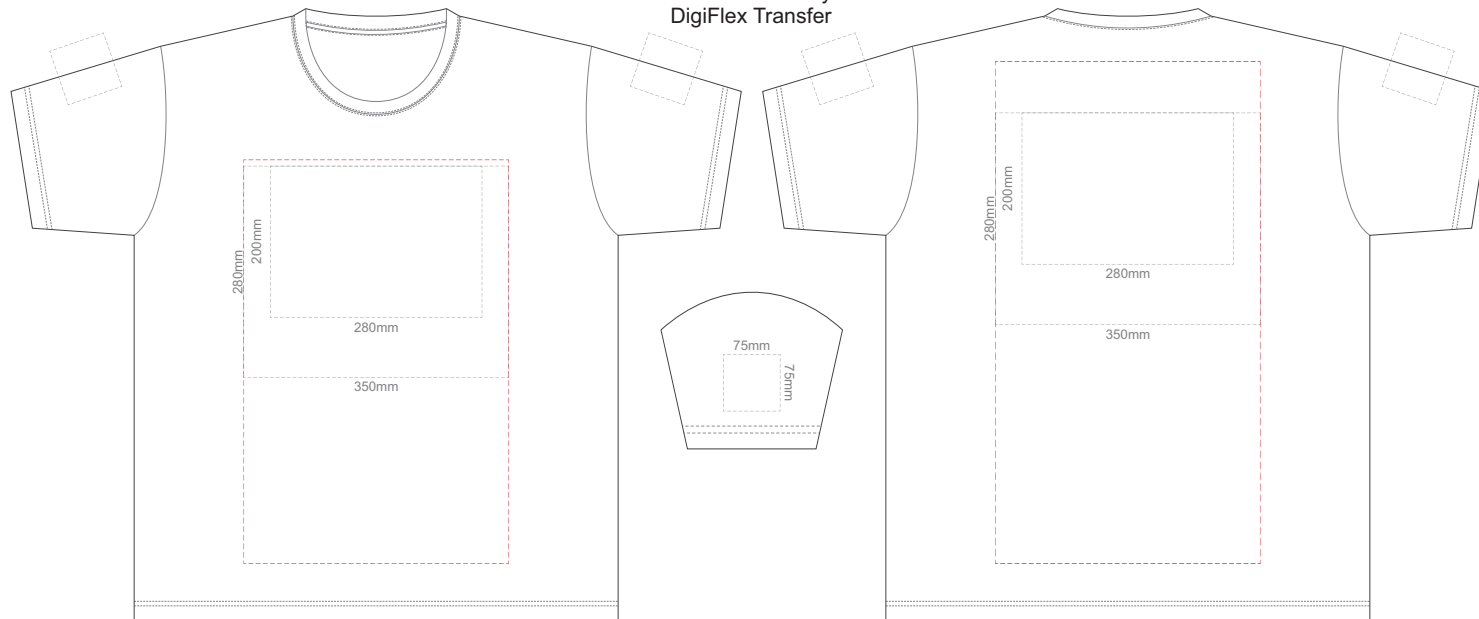

BACK ADULT LARGE

Print area can be rotated to best suit.
Branding area can be moved **anywhere within the red line.**

10% of Actual Size
Colourflex Transfer
Faux Embroidery
DigiFlex Transfer

FRONT ADULT XL

Print area can be rotated to best suit.
Branding area can be moved **anywhere within the red line.**

BACK ADULT XL

Print area can be rotated to best suit.
Branding area can be moved **anywhere within the red line.**

10% of Actual Size
Colourflex Transfer
Faux Embroidery
DigiFlex Transfer

FRONT ADULT XXL
Print area can be rotated to best suit.
Branding area can be moved **anywhere within the red line.**

BACK ADULT XXL
Print area can be rotated to best suit.
Branding area can be moved **anywhere within the red line.**

10% of Actual Size
Colourflex Transfer
Faux Embroidery
DigiFlex Transfer

FRONT ADULT 3XL
Print area can be rotated to best suit.
Branding area can be moved **anywhere within the red line.**

BACK ADULT 3XL
Print area can be rotated to best suit.
Branding area can be moved **anywhere within the red line.**