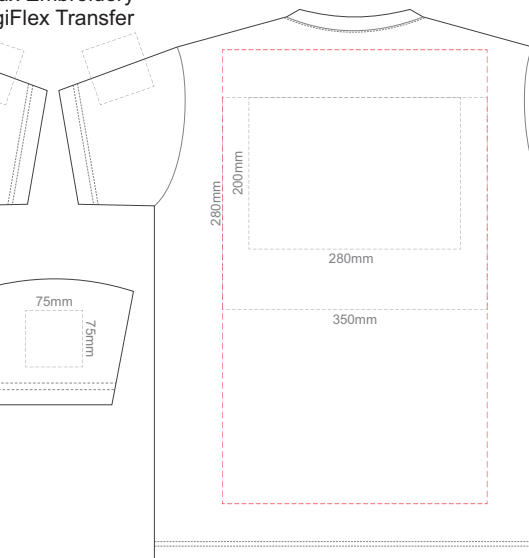

10% of Actual Size
Screen Print

FRONT ADULT 5XL

BACK ADULT 5XL

10% of Actual Size
Colourflex Tranfer
Faux Embroidery
DigiFlex Transfer

FRONT ADULT EXTRA SMALL

Print area can be rotated to best suit.
Branding area can be moved **anywhere within the red line.**

BACK ADULT EXTRA SMALL

Print area can be rotated to best suit.
Branding area can be moved **anywhere within the red line.**

10% of Actual Size
Colourflex Tranfer
Faux Embroidery
DigiFlex Transfer

FRONT ADULT SMALL

Print area can be rotated to best suit.
Branding area can be moved **anywhere within the red line.**

BACK ADULT SMALL

Print area can be rotated to best suit.
Branding area can be moved **anywhere within the red line.**

10% of Actual Size
Colourflex Tranfer
Faux Embroidery
DigiFlex Transfer

FRONT ADULT MEDIUM

Print area can be rotated to best suit.
Branding area can be moved **anywhere within the red line.**

BACK ADULT MEDIUM