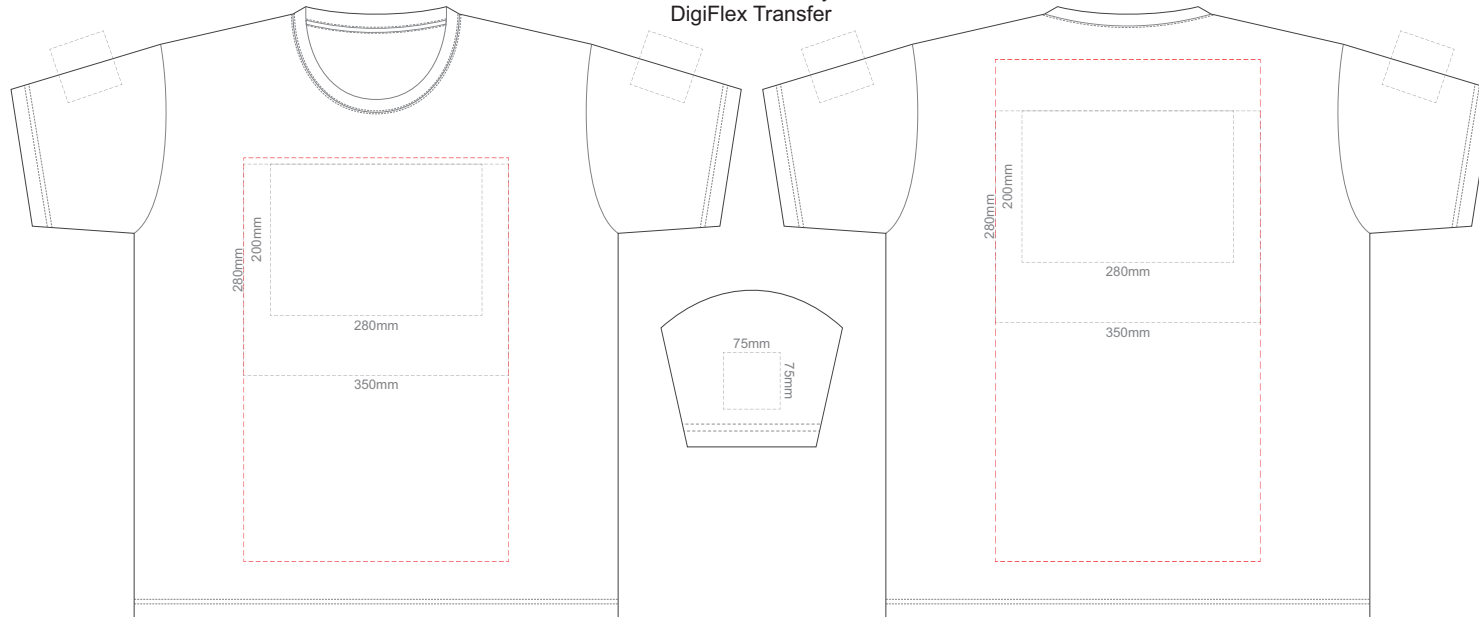

Print area can be rotated to best suit.
Branding area can be moved **anywhere within the red line.**

10% of Actual Size
Colourflex Tranfer
Faux Embroidery
DigiFlex Transfer

FRONT ADULT LARGE

Print area can be rotated to best suit.
Branding area can be moved anywhere within the red line.

BACK ADULT LARGE

Print area can be rotated to best suit.
Branding area can be moved anywhere within the red line.

10% of Actual Size
Colourflex Tranfer
Faux Embroidery
DigiFlex Transfer

FRONT ADULT XL

Print area can be rotated to best suit.
Branding area can be moved anywhere within the red line.

BACK ADULT XL

Print area can be rotated to best suit.
Branding area can be moved anywhere within the red line.

10% of Actual Size
Colourflex Transfer
Faux Embroidery
DigiFlex Transfer

FRONT ADULT XXL
Print area can be rotated to best suit.
Branding area can be moved **anywhere within the red line.**

BACK ADULT XXL
Print area can be rotated to best suit.
Branding area can be moved **anywhere within the red line.**

10% of Actual Size
Colourflex Transfer
Faux Embroidery
DigiFlex Transfer

FRONT ADULT 3XL
Print area can be rotated to best suit.
Branding area can be moved **anywhere within the red line.**