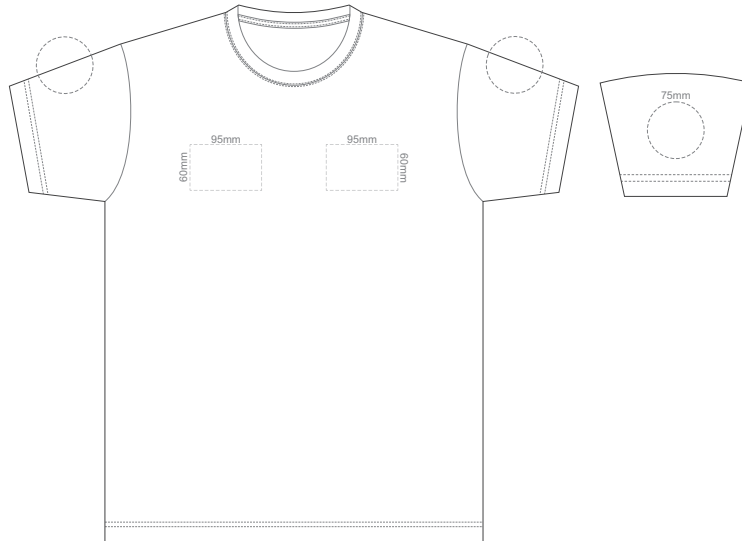

BACK ADULT EXTRA SMALL

Print area can be rotated to best suit.
Branding area can be moved **anywhere within the red line.**

10% of Actual Size
Colourflex Tranfer
Faux Embroidery
DigiFlex Transfer

FRONT ADULT SMALL

Print area can be rotated to best suit.
Branding area can be moved **anywhere within the red line.**

BACK ADULT SMALL

Print area can be rotated to best suit.
Branding area can be moved **anywhere within the red line.**

10% of Actual Size
Colourflex Transfer
Faux Embroidery
DigiFlex Transfer

FRONT ADULT 5XL

Print area can be rotated to best suit.
Branding area can be moved **anywhere within the red line.**

BACK ADULT 5XL

Print area can be rotated to best suit.
Branding area can be moved **anywhere within the red line.**

10% of Actual Size
Embroidery

FRONT ADULT EXTRA SMALL

10% of Actual Size
Embroidery

FRONT ADULT SMALL

10% of Actual Size
Embroidery