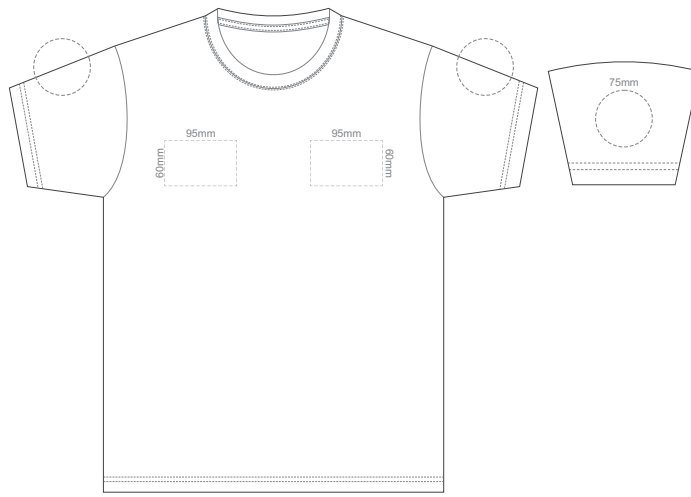

10% of Actual Size
Embroidery

FRONT ADULT EXTRA SMALL