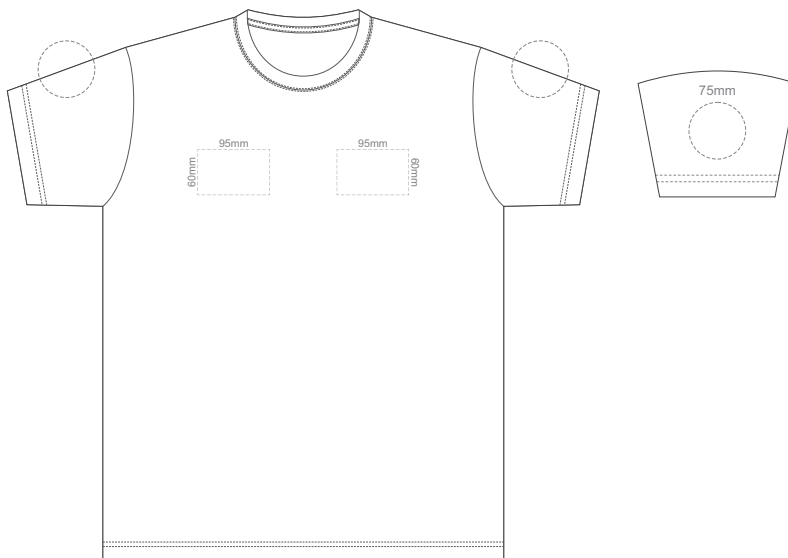

10% of Actual Size
Embroidery

FRONT ADULT MEDIUM