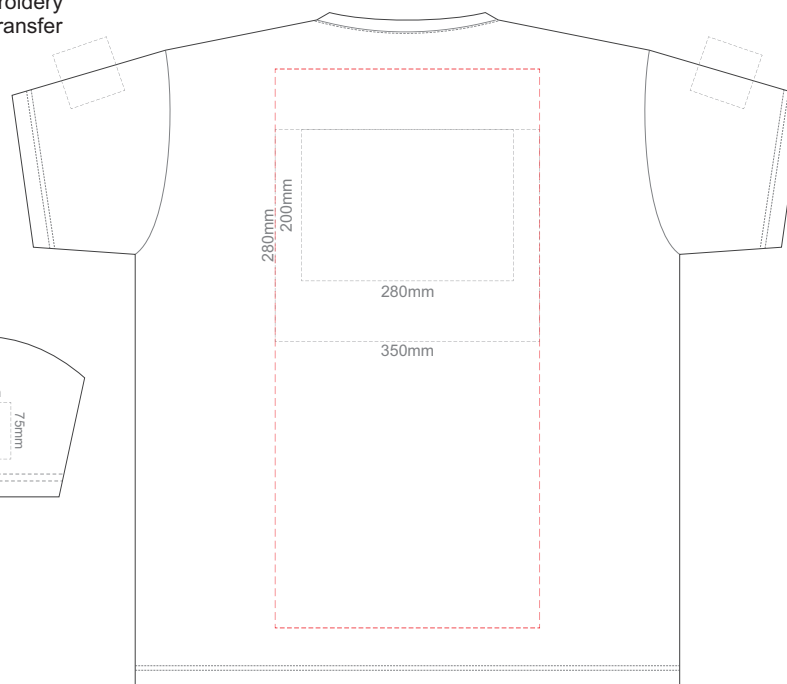

BACK ADULT EXTRA SMALL

Print area can be rotated to best suit.
Branding area can be moved **anywhere within the red line.**

10% of Actual Size
Colourflex Tranfer
Faux Embroidery
DigiFlex Transfer

FRONT ADULT SMALL

BACK ADULT 3XL
Print area can be rotated to best suit.
Branding area can be moved **anywhere within the red line.**

10% of Actual Size
Colourflex Transfer
Faux Embroidery
DigiFlex Transfer

FRONT ADULT 4XL

Print area can be rotated to best suit.
Branding area can be moved **anywhere within the red line.**

BACK ADULT 4XL

Print area can be rotated to best suit.
Branding area can be moved **anywhere within the red line.**

10% of Actual Size
Colourflex Transfer
Faux Embroidery
DigiFlex Transfer

FRONT ADULT 5XL

Print area can be rotated to best suit.
Branding area can be moved **anywhere within the red line.**

BACK ADULT 5XL