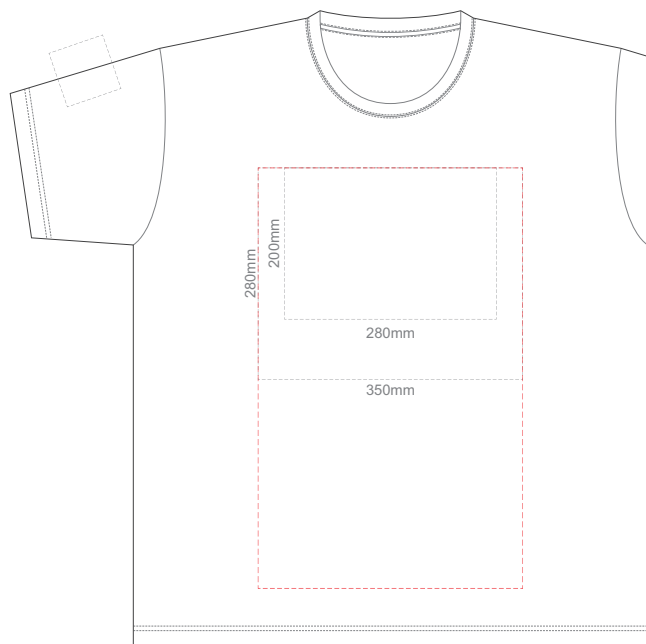

BACK ADULT LARGE

Print area can be rotated to best suit.
Branding area can be moved anywhere within the red line.

10% of Actual Size
Colourflex Tranfer
Faux Embroidery
DigiFlex Transfer

FRONT ADULT XL

Print area can be rotated to best suit.
Branding area can be moved anywhere within the red line.

BACK ADULT XL

Print area can be rotated to best suit.
Branding area can be moved anywhere within the red line.

10% of Actual Size
Colourflex Transfer
Faux Embroidery
DigiFlex Transfer

FRONT ADULT XXL
Print area can be rotated to best suit.
Branding area can be moved **anywhere within the red line.**

BACK ADULT XXL
Print area can be rotated to best suit.
Branding area can be moved **anywhere within the red line.**

10% of Actual Size
Colourflex Transfer
Faux Embroidery
DigiFlex Transfer

FRONT ADULT 3XL
Print area can be rotated to best suit.
Branding area can be moved **anywhere within the red line.**

BACK ADULT 3XL
Print area can be rotated to best suit.
Branding area can be moved **anywhere within the red line.**

10% of Actual Size
Colourflex Transfer
Faux Embroidery
DigiFlex Transfer

FRONT ADULT 4XL