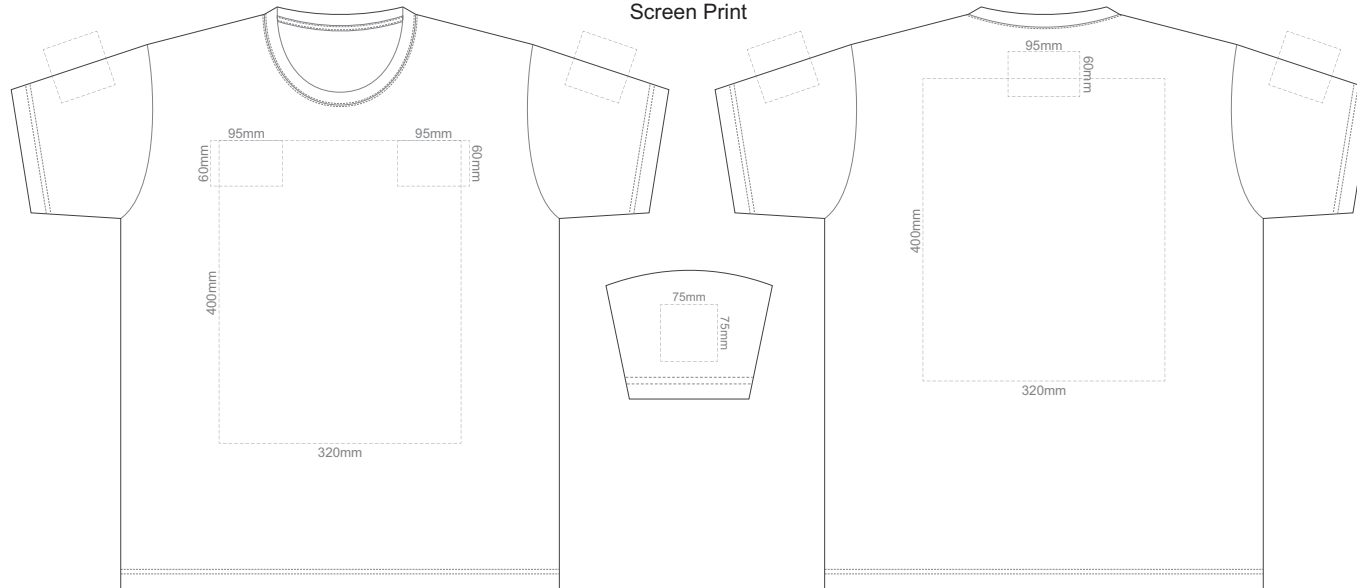

BACK ADULT MEDIUM

10% of Actual Size
Screen Print

FRONT ADULT LARGE

BACK ADULT LARGE

10% of Actual Size
Screen Print

FRONT ADULT XL

BACK ADULT XL

10% of Actual Size
Screen Print

FRONT ADULT XXL

BACK ADULT XXL

10% of Actual Size
Screen Print

FRONT ADULT 3XL

BACK ADULT 3XL

10% of Actual Size
Screen Print

FRONT ADULT 4XL

BACK ADULT 4XL

10% of Actual Size
Screen Print

FRONT ADULT 5XL

BACK ADULT 5XL

10% of Actual Size
Colourflex Tranfer
Faux Embroidery
DigiFlex Transfer

FRONT ADULT EXTRA SMALL

Print area can be rotated to best suit.
Branding area can be moved **anywhere within the red line.**

BACK ADULT EXTRA SMALL

Print area can be rotated to best suit.
Branding area can be moved **anywhere within the red line.**

10% of Actual Size
Colourflex Tranfer
Faux Embroidery
DigiFlex Transfer

FRONT ADULT SMALL