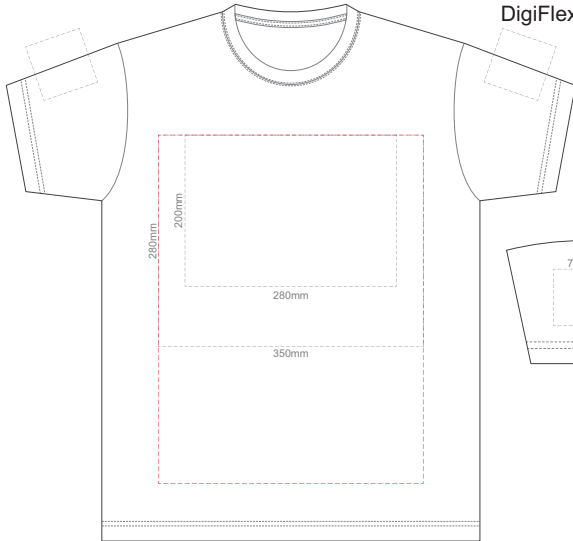

BACK ADULT MEDIUM

10% of Actual Size
Screen Print

FRONT ADULT LARGE

BACK ADULT LARGE

10% of Actual Size
Screen Print

FRONT ADULT XL

BACK ADULT XL

10% of Actual Size
Screen Print

FRONT ADULT XXL

BACK ADULT XXL

10% of Actual Size
Screen Print

FRONT ADULT 3XL

BACK ADULT 3XL

10% of Actual Size
Screen Print

FRONT ADULT 4XL

BACK ADULT 4XL

10% of Actual Size
Screen Print

FRONT ADULT 5XL

BACK ADULT 5XL

10% of Actual Size
Colourflex Tranfer
Faux Embroidery
DigiFlex Transfer

FRONT ADULT EXTRA SMALL

Print area can be rotated to best suit.
Branding area can be moved **anywhere within the red line.**

BACK ADULT EXTRA SMALL

Print area can be rotated to best suit.
Branding area can be moved **anywhere within the red line.**

10% of Actual Size
Colourflex Tranfer
Faux Embroidery
DigiFlex Transfer

FRONT ADULT SMALL