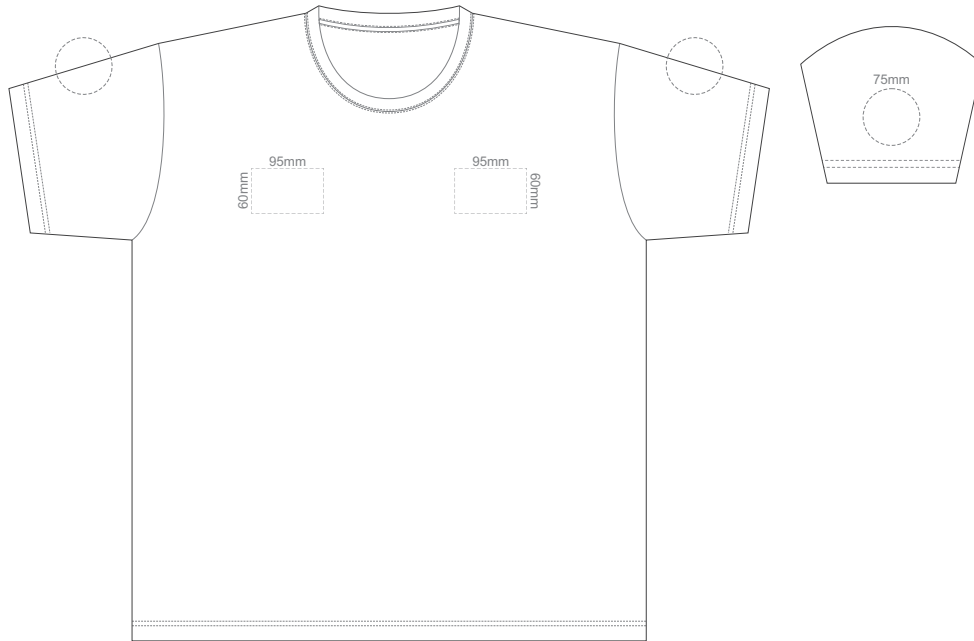

10% of Actual Size
Screen Print

FRONT ADULT 5XL

BACK ADULT 5XL

10% of Actual Size
Colourflex Tranfer
Faux Embroidery
DigiFlex Transfer

FRONT ADULT EXTRA SMALL

Print area can be rotated to best suit.
Branding area can be moved **anywhere within the red line.**

BACK ADULT EXTRA SMALL

Print area can be rotated to best suit.
Branding area can be moved **anywhere within the red line.**

10% of Actual Size
Colourflex Tranfer
Faux Embroidery
DigiFlex Transfer

FRONT ADULT SMALL

Print area can be rotated to best suit.
Branding area can be moved **anywhere within the red line.**

BACK ADULT SMALL

Print area can be rotated to best suit.
Branding area can be moved **anywhere within the red line.**

10% of Actual Size
Embroidery

FRONT ADULT 3XL

10% of Actual Size
Embroidery

FRONT ADULT 4XL

10% of Actual Size
Embroidery

FRONT ADULT 5XL