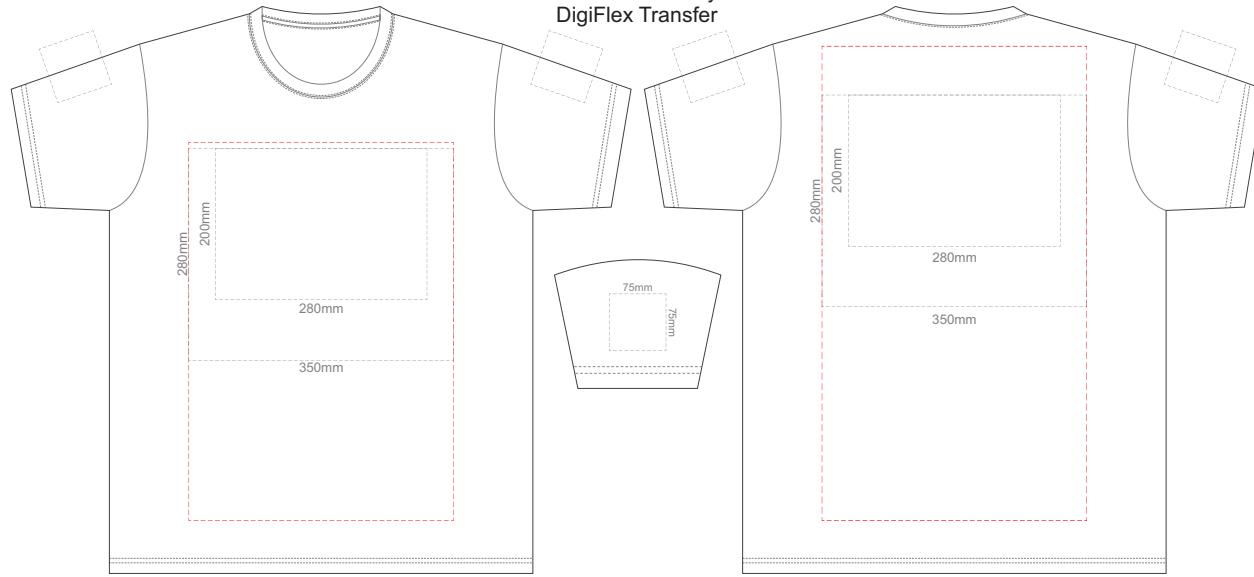

BACK ADULT EXTRA SMALL

Print area can be rotated to best suit.
Branding area can be moved **anywhere within the red line.**

10% of Actual Size
Colourflex Tranfer
Faux Embroidery
DigiFlex Transfer

FRONT ADULT SMALL

Print area can be rotated to best suit.
Branding area can be moved **anywhere within the red line.**

BACK ADULT SMALL

Print area can be rotated to best suit.
Branding area can be moved **anywhere within the red line.**

10% of Actual Size
Colourflex Tranfer
Faux Embroidery
DigiFlex Transfer

FRONT ADULT MEDIUM

Print area can be rotated to best suit.
Branding area can be moved **anywhere within the red line.**

BACK ADULT MEDIUM

Print area can be rotated to best suit.
Branding area can be moved **anywhere within the red line.**

10% of Actual Size
Colourflex Tranfer
Faux Embroidery
DigiFlex Transfer

FRONT ADULT LARGE

Print area can be rotated to best suit.
Branding area can be moved anywhere within the red line.