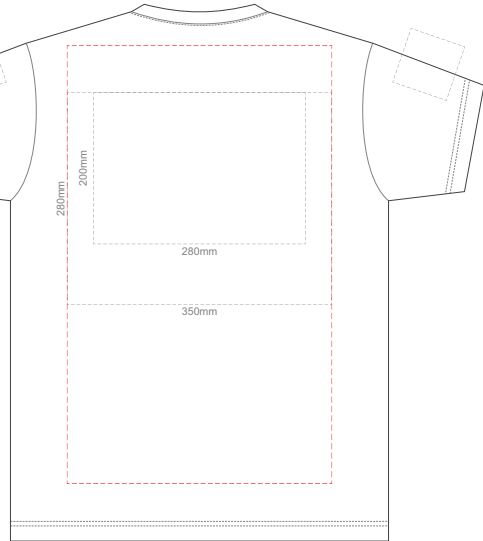

FRONT ADULT XXL

BACK ADULT XXL

10% of Actual Size
Screen Print

FRONT ADULT 3XL

BACK ADULT 3XL

10% of Actual Size
Screen Print

FRONT ADULT 4XL

BACK ADULT 4XL

10% of Actual Size
Screen Print

FRONT ADULT 5XL

BACK ADULT 5XL

10% of Actual Size
Colourflex Tranfer
Faux Embroidery
DigiFlex Transfer

FRONT ADULT EXTRA SMALL

Print area can be rotated to best suit.
Branding area can be moved **anywhere within the red line.**

BACK ADULT EXTRA SMALL

Print area can be rotated to best suit.
Branding area can be moved **anywhere within the red line.**

10% of Actual Size
Colourflex Tranfer
Faux Embroidery
DigiFlex Transfer

FRONT ADULT SMALL

Print area can be rotated to best suit.
Branding area can be moved **anywhere within the red line.**

BACK ADULT SMALL

Print area can be rotated to best suit.
Branding area can be moved **anywhere within the red line.**