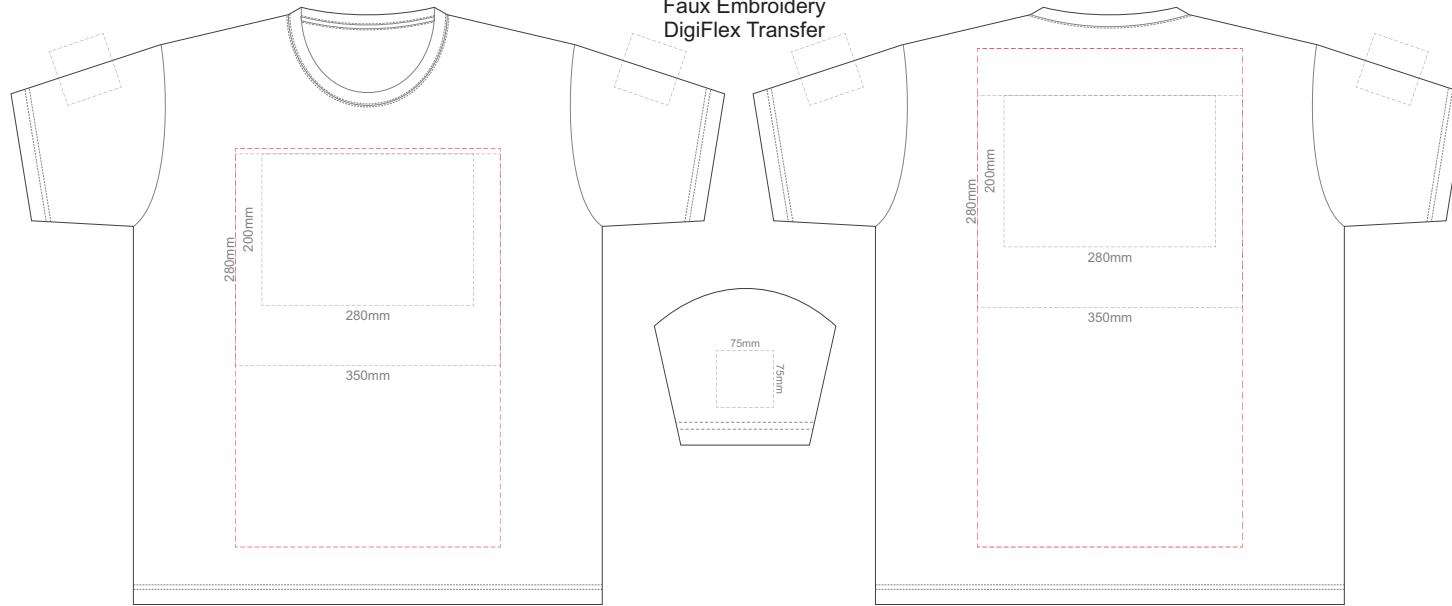

10% of Actual Size
Colourflex Transfer
Faux Embroidery
DigiFlex Transfer

FRONT ADULT XXL
Print area can be rotated to best suit.
Branding area can be moved **anywhere within the red line.**

BACK ADULT XXL
Print area can be rotated to best suit.
Branding area can be moved **anywhere within the red line.**

10% of Actual Size
Colourflex Transfer
Faux Embroidery
DigiFlex Transfer