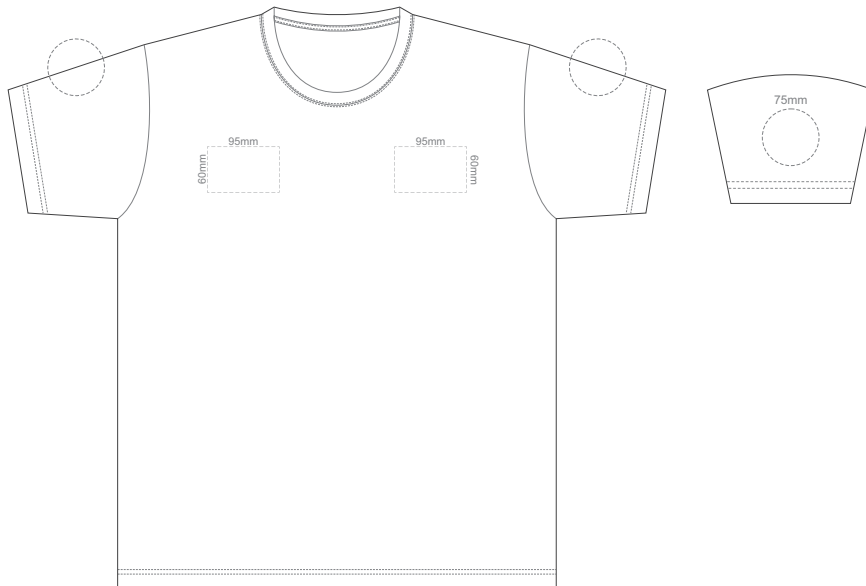

10% of Actual Size
Screen Print

FRONT ADULT 5XL

BACK ADULT 5XL

10% of Actual Size
Colourflex Tranfer
Faux Embroidery
DigiFlex Transfer

FRONT ADULT EXTRA SMALL

Print area can be rotated to best suit.
Branding area can be moved **anywhere within the red line.**

BACK ADULT EXTRA SMALL

Print area can be rotated to best suit.
Branding area can be moved **anywhere within the red line.**

10% of Actual Size
Colourflex Tranfer
Faux Embroidery
DigiFlex Transfer

FRONT ADULT SMALL

Print area can be rotated to best suit.
Branding area can be moved **anywhere within the red line.**

BACK ADULT SMALL

Print area can be rotated to best suit.
Branding area can be moved **anywhere within the red line.**

FRONT ADULT MEDIUM

10% of Actual Size
Embroidery

FRONT ADULT LARGE

10% of Actual Size
Embroidery

FRONT ADULT XL

10% of Actual Size
Embroidery

FRONT ADULT XXL

10% of Actual Size
Embroidery