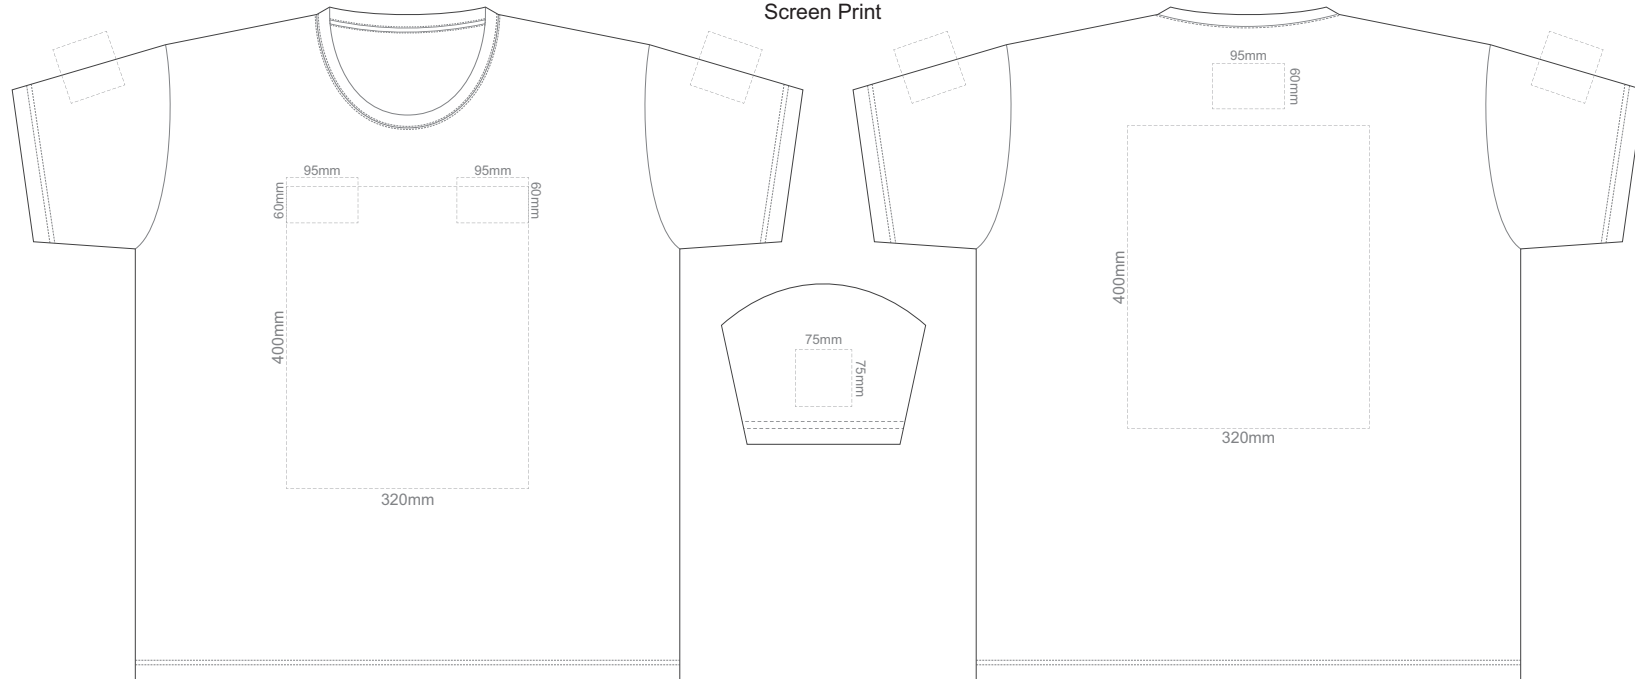

BACK ADULT MEDIUM

10% of Actual Size
Screen Print

FRONT ADULT LARGE

BACK ADULT LARGE

10% of Actual Size
Screen Print

FRONT ADULT XL

BACK ADULT XL

10% of Actual Size
Screen Print

FRONT ADULT XXL

BACK ADULT XXL

10% of Actual Size
Screen Print

FRONT ADULT 3XL

BACK ADULT 3XL

10% of Actual Size
Screen Print

FRONT ADULT 4XL

BACK ADULT 4XL

10% of Actual Size
Screen Print

FRONT ADULT 5XL

BACK ADULT 5XL

10% of Actual Size
Colourflex Tranfer
Faux Embroidery
DigiFlex Transfer

FRONT ADULT EXTRA SMALL

Print area can be rotated to best suit.
Branding area can be moved **anywhere within the red line.**

BACK ADULT EXTRA SMALL

Print area can be rotated to best suit.
Branding area can be moved **anywhere within the red line.**

10% of Actual Size
Colourflex Tranfer
Faux Embroidery
DigiFlex Transfer

FRONT ADULT SMALL