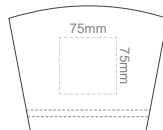

10% of Actual Size
Screen Print

FRONT ADULT 5XL

BACK ADULT 5XL

10% of Actual Size
Colourflex Tranfer
Faux Embroidery
DigiFlex Transfer

FRONT ADULT EXTRA SMALL

Print area can be rotated to best suit.
Branding area can be moved **anywhere within the red line.**

BACK ADULT EXTRA SMALL

Print area can be rotated to best suit.
Branding area can be moved **anywhere within the red line.**

10% of Actual Size
Colourflex Tranfer
Faux Embroidery
DigiFlex Transfer

FRONT ADULT SMALL

Print area can be rotated to best suit.
Branding area can be moved **anywhere within the red line.**

BACK ADULT SMALL

Print area can be rotated to best suit.
Branding area can be moved **anywhere within the red line.**

10% of Actual Size
Colourflex Tranfer
Faux Embroidery
DigiFlex Transfer

FRONT ADULT MEDIUM

Print area can be rotated to best suit.
Branding area can be moved **anywhere within the red line.**

BACK ADULT MEDIUM