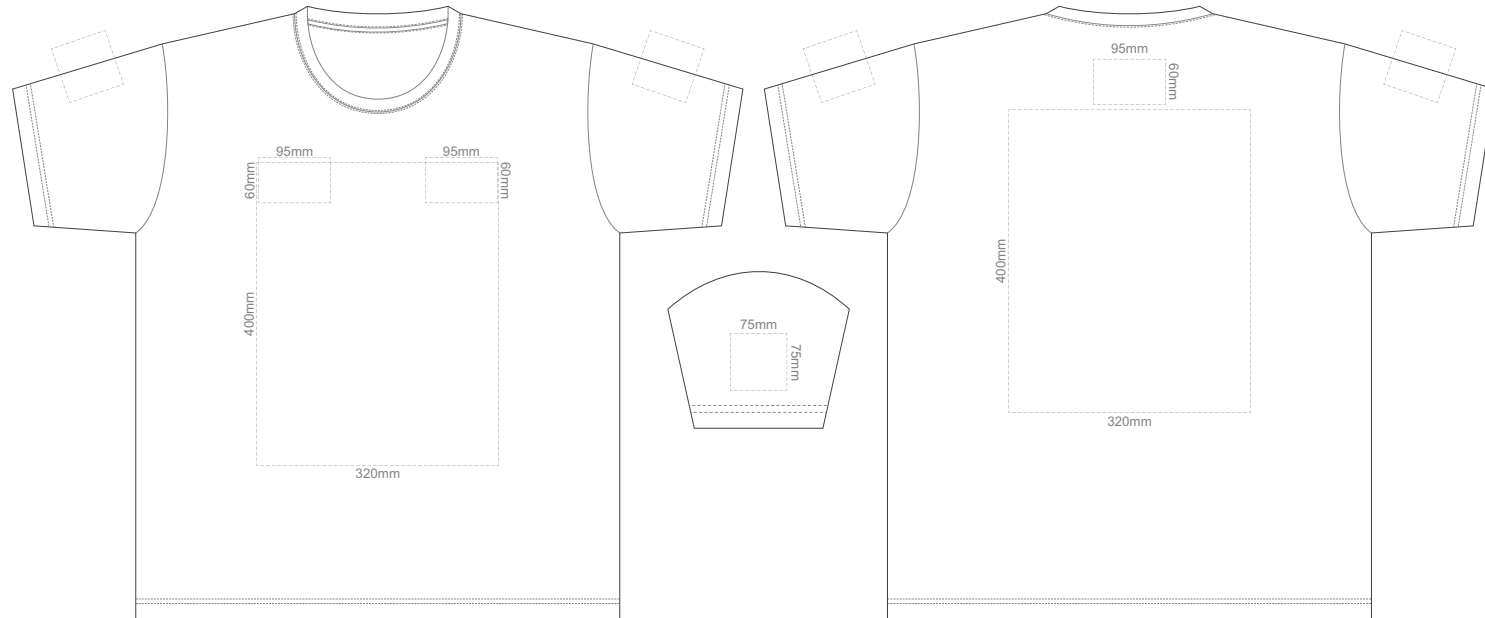

BACK ADULT MEDIUM

10% of Actual Size
Screen Print

FRONT ADULT LARGE

BACK ADULT LARGE

10% of Actual Size
Screen Print

FRONT ADULT XL

BACK ADULT XL

10% of Actual Size
Screen Print

FRONT ADULT XXL

BACK ADULT XXL

10% of Actual Size
Screen Print

FRONT ADULT 3XL

BACK ADULT 3XL

10% of Actual Size
Screen Print

FRONT ADULT 4XL

BACK ADULT 4XL

10% of Actual Size
Screen Print

FRONT ADULT 5XL

BACK ADULT 5XL

10% of Actual Size
Colourflex Tranfer
Faux Embroidery
DigiFlex Transfer

FRONT ADULT EXTRA SMALL

Print area can be rotated to best suit.
Branding area can be moved **anywhere within the red line.**

BACK ADULT EXTRA SMALL

Print area can be rotated to best suit.
Branding area can be moved **anywhere within the red line.**

10% of Actual Size
Colourflex Tranfer
Faux Embroidery
DigiFlex Transfer

FRONT ADULT SMALL