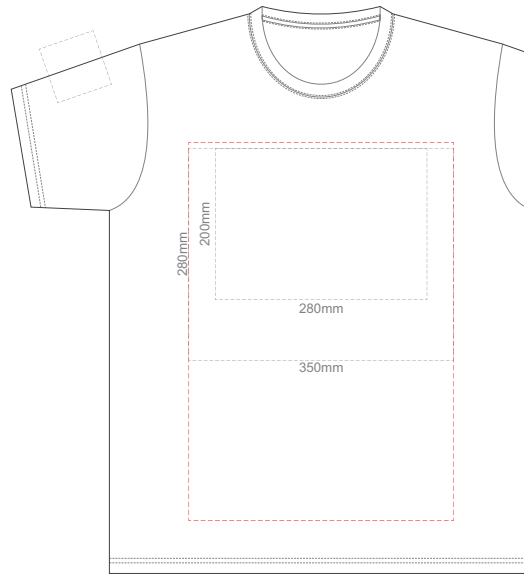

BACK ADULT EXTRA SMALL

Print area can be rotated to best suit.
Branding area can be moved **anywhere within the red line.**

10% of Actual Size
Colourflex Tranfer
Faux Embroidery
DigiFlex Transfer

FRONT ADULT SMALL

Print area can be rotated to best suit.
Branding area can be moved **anywhere within the red line.**

BACK ADULT SMALL

Print area can be rotated to best suit.
Branding area can be moved **anywhere within the red line.**

10% of Actual Size
Colourflex Tranfer
Faux Embroidery
DigiFlex Transfer

FRONT ADULT MEDIUM

Print area can be rotated to best suit.
Branding area can be moved **anywhere within the red line.**

BACK ADULT MEDIUM

Print area can be rotated to best suit.
Branding area can be moved **anywhere within the red line.**

10% of Actual Size
Colourflex Transfer
Faux Embroidery
DigiFlex Transfer

FRONT ADULT LARGE

Print area can be rotated to best suit.
Branding area can be moved **anywhere within the red line.**