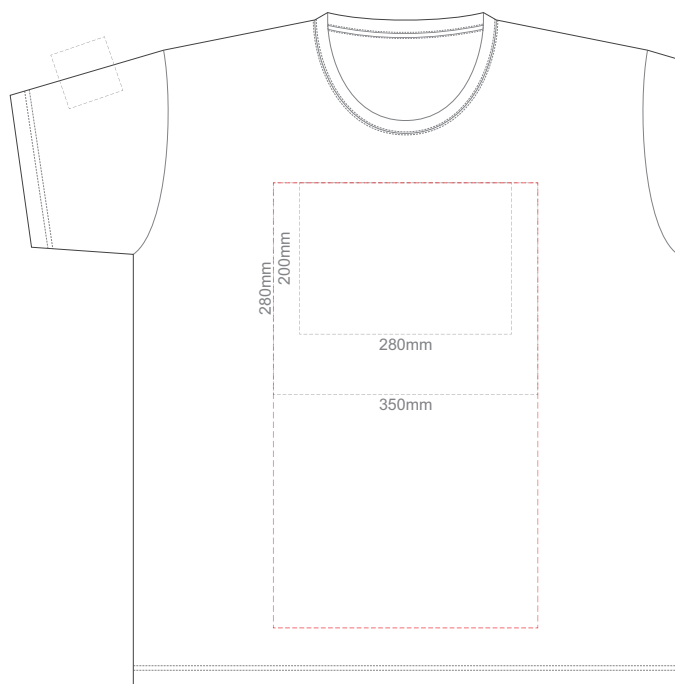

BACK ADULT EXTRA SMALL

Print area can be rotated to best suit.
Branding area can be moved **anywhere within the red line.**

10% of Actual Size
Colourflex Tranfer
Faux Embroidery
DigiFlex Transfer

FRONT ADULT SMALL

10% of Actual Size
Colourflex Transfer
Faux Embroidery
DigiFlex Transfer

FRONT ADULT 3XL
Print area can be rotated to best suit.
Branding area can be moved **anywhere within the red line.**

BACK ADULT 3XL
Print area can be rotated to best suit.
Branding area can be moved **anywhere within the red line.**

10% of Actual Size
Colourflex Transfer
Faux Embroidery
DigiFlex Transfer

FRONT ADULT 4XL

Print area can be rotated to best suit.
Branding area can be moved **anywhere within the red line.**

BACK ADULT 4XL

Print area can be rotated to best suit.
Branding area can be moved **anywhere within the red line.**

10% of Actual Size
Colourflex Transfer
Faux Embroidery
DigiFlex Transfer

FRONT ADULT 5XL

Print area can be rotated to best suit.
Branding area can be moved **anywhere within the red line.**