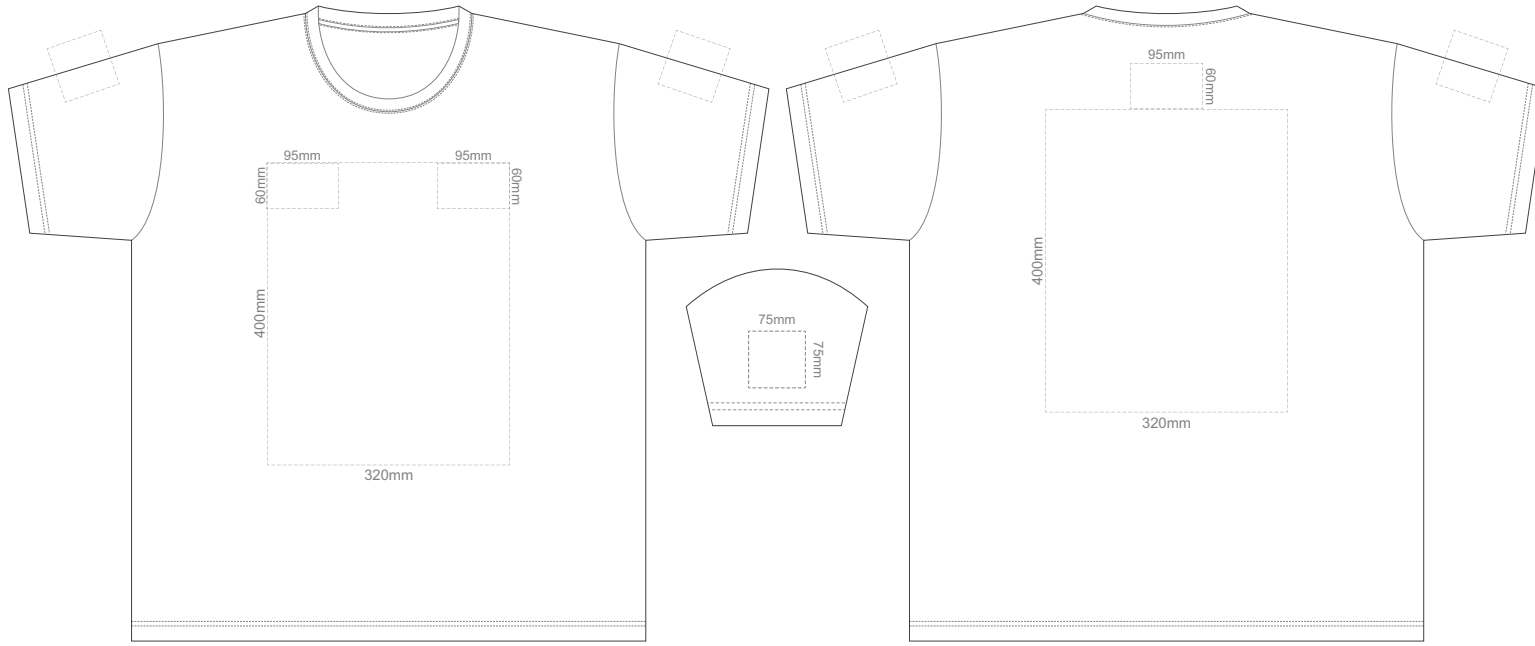

BACK ADULT MEDIUM

10% of Actual Size
Screen Print

FRONT ADULT LARGE

BACK ADULT LARGE

10% of Actual Size
Screen Print

FRONT ADULT XL

BACK ADULT XL

10% of Actual Size
Screen Print

FRONT ADULT XXL

BACK ADULT XXL

10% of Actual Size
Screen Print

FRONT ADULT 3XL

BACK ADULT 3XL

10% of Actual Size
Screen Print

FRONT ADULT 4XL

BACK ADULT 4XL

10% of Actual Size
Screen Print

FRONT ADULT 5XL

BACK ADULT 5XL

10% of Actual Size
Colourflex Tranfer
Faux Embroidery
DigiFlex Transfer

FRONT ADULT EXTRA SMALL

Print area can be rotated to best suit.
Branding area can be moved **anywhere within the red line.**

BACK ADULT EXTRA SMALL

Print area can be rotated to best suit.
Branding area can be moved **anywhere within the red line.**

10% of Actual Size
Colourflex Tranfer
Faux Embroidery
DigiFlex Transfer

FRONT ADULT SMALL