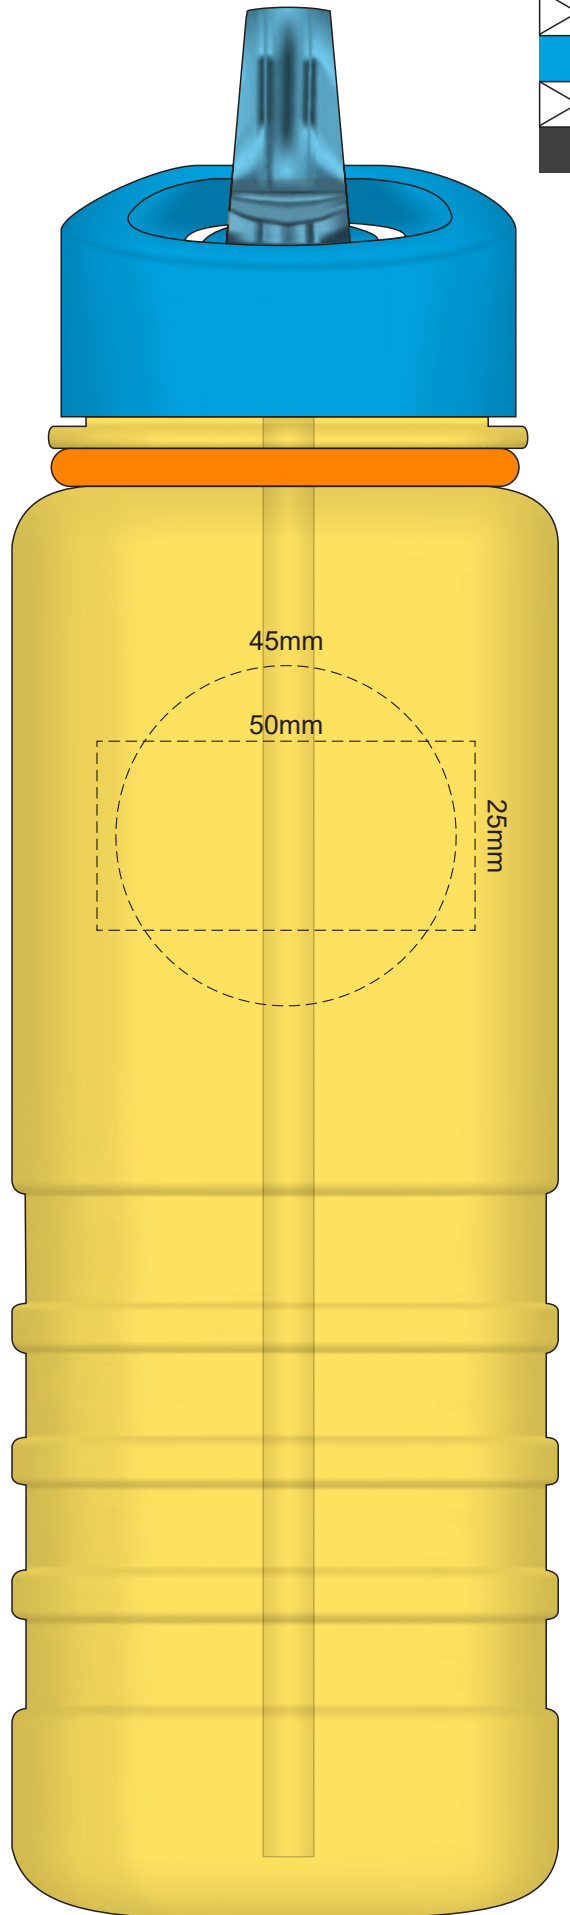

Lid/Bottle Colour	Band Colour
clear bottle only	X
yellow	X
red	X
X	green
blue	blue
X	purple
black	X

100% of Actual Size
Pad Print

100% of Actual Size
Pad Print

Lid/Bottle Colour	Band Colour
clear bottle only	X
Yellow	X
Red	X
X	Green
Blue	Blue
X	Purple
Black	X

70% of Actual Size
Screen Print

Red Line = Exact opposites of the product
(centre artwork to the red line)

Lid/Bottle Colour	Band Colour
clear bottle only	X
Yellow	X
Red	X
X	Green
Blue	Blue
X	Purple
Black	X

70% of Actual Size
 Rotary Digital
 (Gloss Finish)

Red Line = Exact opposites of the product
 (centre artwork to the red line)