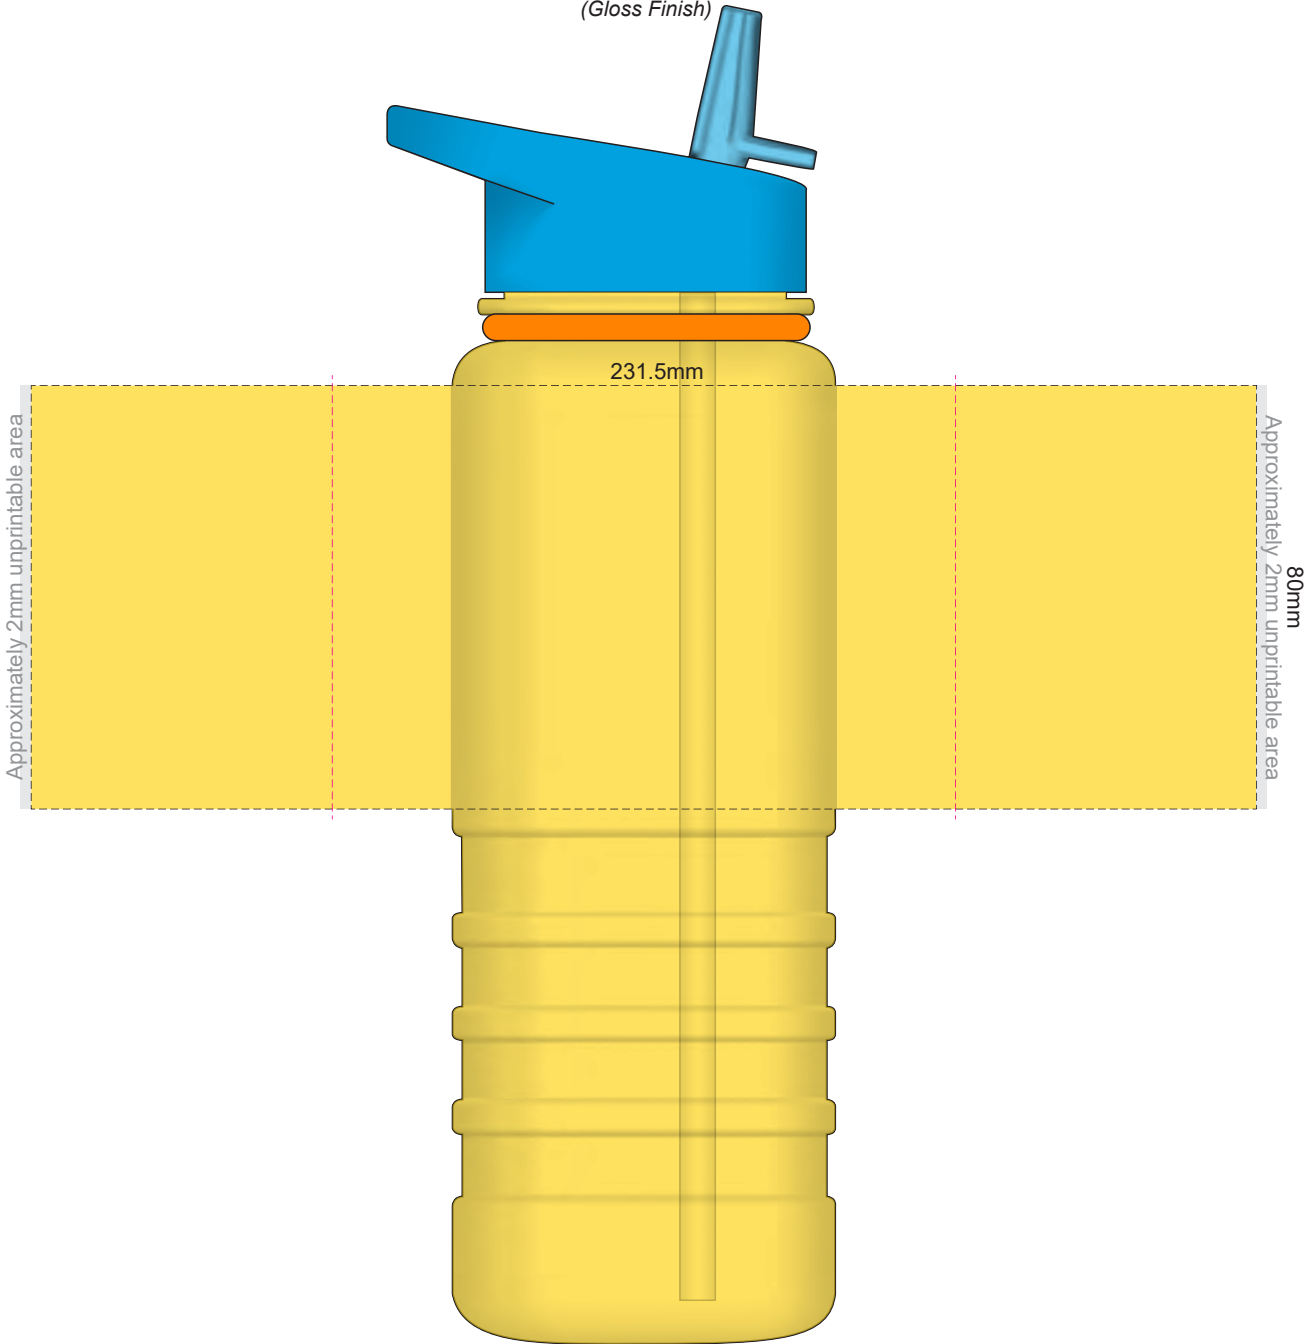

Lid/Bottle Colour	Band Colour
clear bottle only	X
yellow	X
red	X
X	green
blue	blue
X	purple
black	X

100% of Actual Size
Pad Print

100% of Actual Size
Pad Print

Lid/Bottle Colour	Band Colour
clear bottle only	X
Yellow	X
Red	X
X	Green
Blue	Blue
X	Purple
Black	X

70% of Actual Size
Screen Print

Red Line = Exact opposites of the product
(centre artwork to the red line)

Lid/Bottle Colour	Band Colour
clear bottle only	X
Yellow	X
Red	X
X	Green
Blue	Blue
X	Purple
Black	X

70% of Actual Size
 Rotary Digital
 (Gloss Finish)

Red Line = Exact opposites of the product
 (centre artwork to the red line)