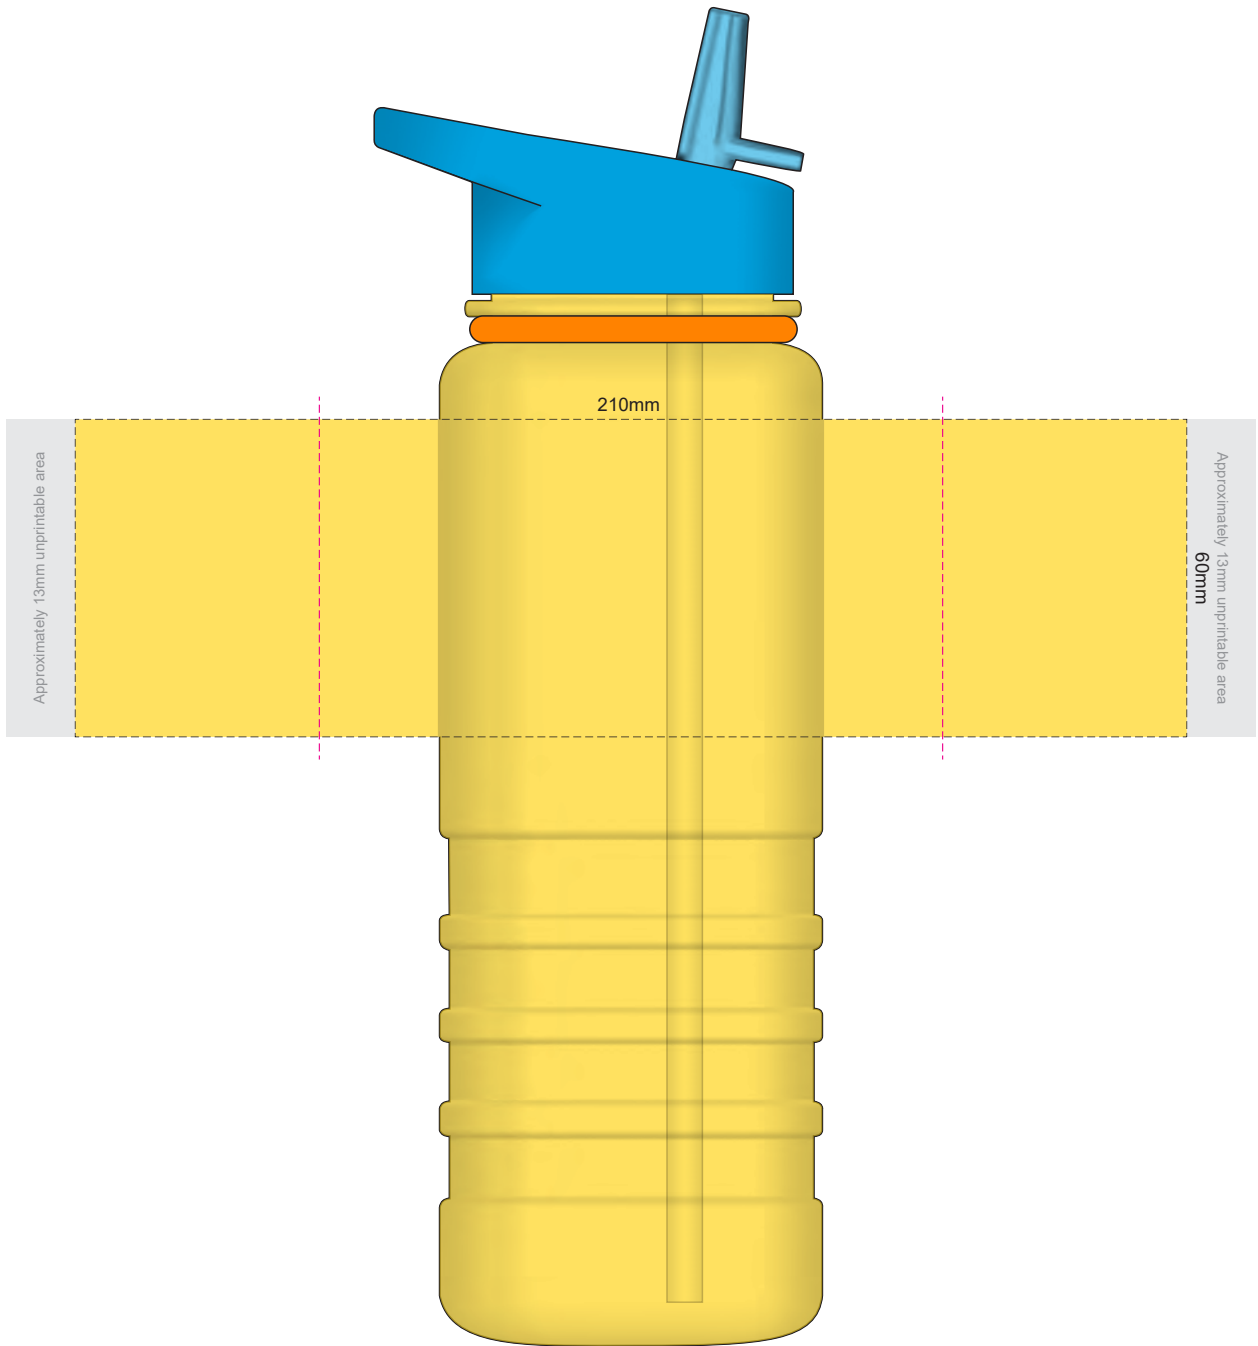

Lid/Bottle Colour	Band Colour
clear bottle only	X
yellow	X
red	X
X	green
blue	blue
X	purple
black	X

100% of Actual Size
Pad Print

100% of Actual Size
Pad Print

Lid/Bottle Colour	Band Colour
clear bottle only	X
Yellow	X
Red	X
X	Green
Blue	Blue
X	Purple
Black	X

70% of Actual Size
Screen Print

Red Line = Exact opposites of the product
(centre artwork to the red line)

Lid/Bottle Colour	Band Colour
clear bottle only	X
Yellow	X
Red	X
X	Green
Blue	Blue
X	Purple
Black	X

70% of Actual Size
 Rotary Digital
 (Gloss Finish)

Red Line = Exact opposites of the product
 (centre artwork to the red line)