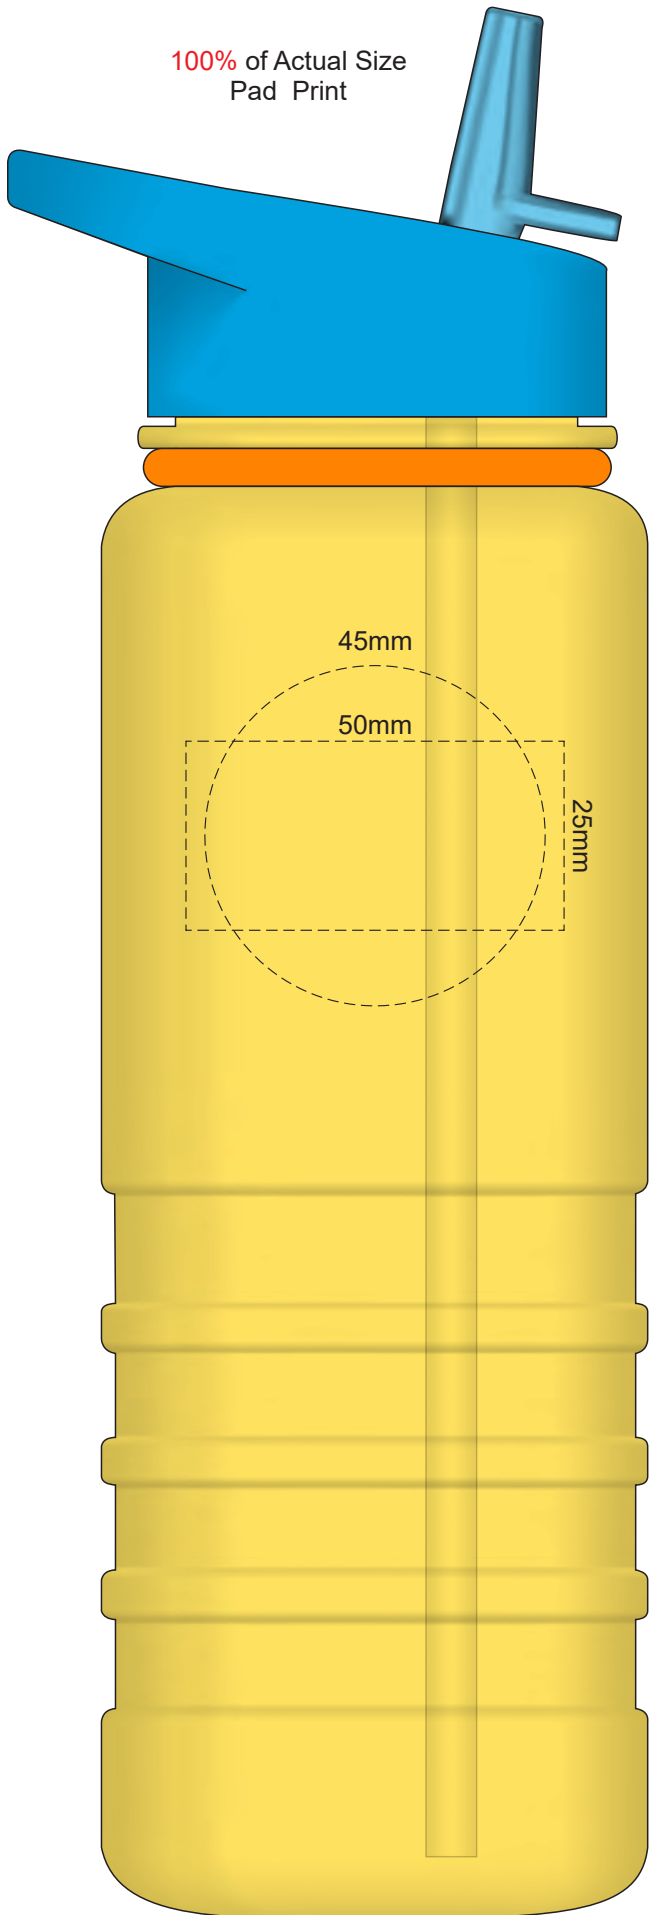

Lid/Bottle Colour	Band Colour
clear bottle only	X
yellow	X
red	X
X	green
blue	blue
X	purple
black	X

100% of Actual Size
Pad Print

100% of Actual Size
Pad Print

Lid/Bottle Colour	Band Colour
clear bottle only	X
Yellow	X
Red	X
X	Green
Blue	Blue
X	Purple
Black	X

70% of Actual Size
Screen Print

Red Line = Exact opposites of the product
(centre artwork to the red line)

Lid/Bottle Colour	Band Colour
clear bottle only	X
Yellow	X
Red	X
X	Green
Blue	Blue
X	Purple
Black	X

70% of Actual Size
 Rotary Digital
 (Gloss Finish)

Red Line = Exact opposites of the product
 (centre artwork to the red line)