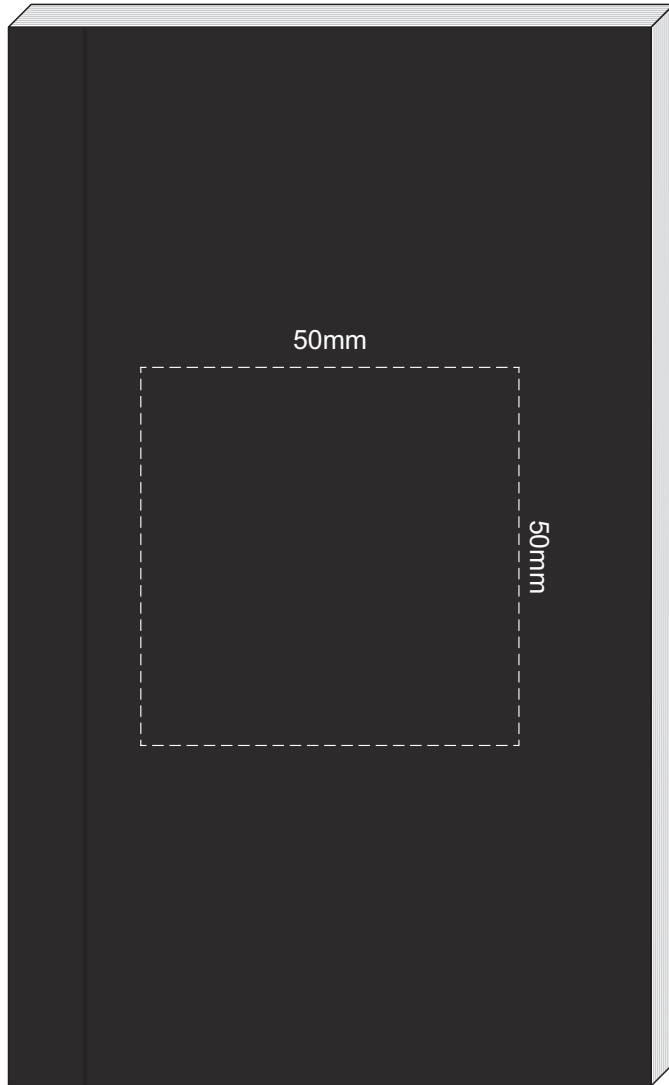

100% of Actual Size  
Pad Print

100% of Actual Size  
Screen Print (one colour)