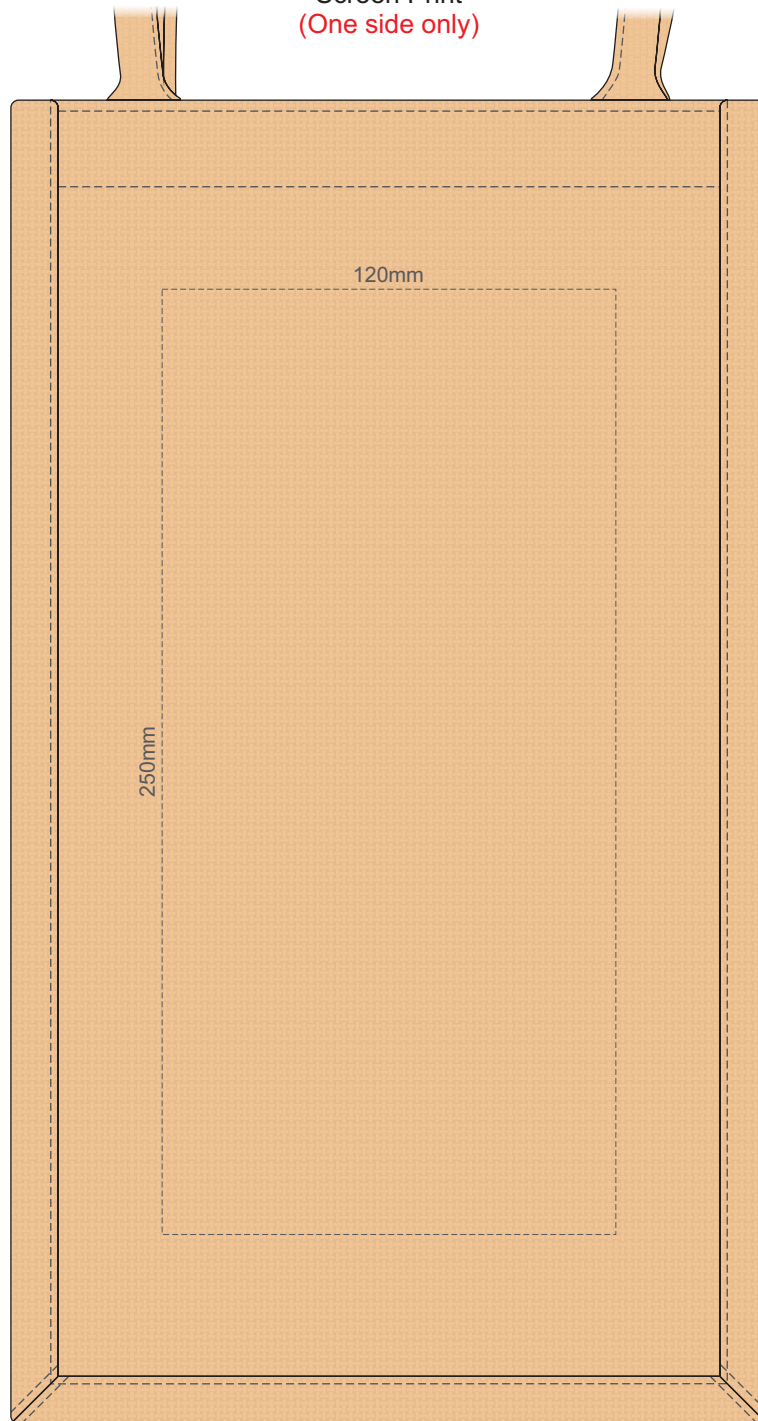

50% of Actual Size  
Screen Print  
(One side only)

Please be aware the artwork will be significantly affected by the texture of the bag. Fine detailing, small text will be lost in the texture of the bag and may not be legible.

50% of Actual Size  
Colourflex Transfer  
Faux Embroidery  
DigiFlex Transfer  
(One Side Only)

Please be aware the artwork will be significantly affected by the texture of the bag.  
Fine detailing, small text will be lost in the texture of the bag and may not be legible.