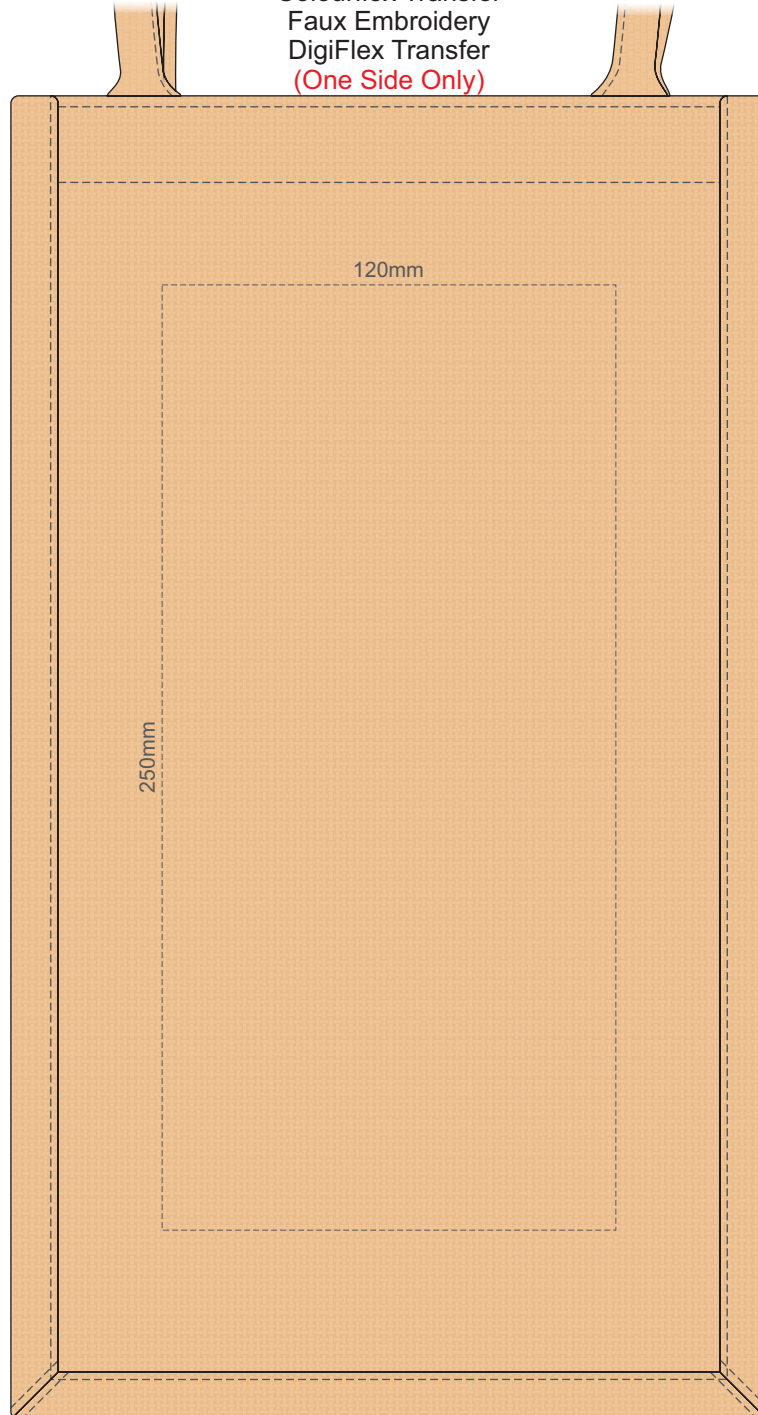

50% of Actual Size  
Screen Print  
(One side only)

Please be aware the artwork will be significantly affected by the texture of the bag. Fine detailing, small text will be lost in the texture of the bag and may not be legible.

50% of Actual Size  
Colourflex Transfer  
Faux Embroidery  
DigiFlex Transfer  
(One Side Only)

Please be aware the artwork will be significantly affected by the texture of the bag.  
Fine detailing, small text will be lost in the texture of the bag and may not be legible.