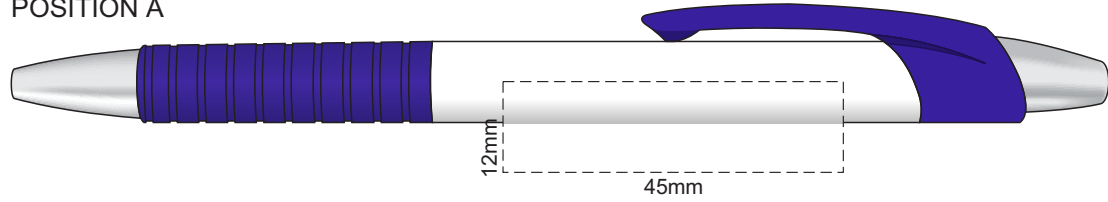

Grip	Barrel
Yellow	
Orange	
Pink	
Red	
Green	
Cyan	
Blue	
Purple	
Black	

100% of Actual Size  
Screen Print

POSITION A

100% of Actual Size  
Pad Print

POSITION D

POSITION E

100% of Actual Size  
Direct Digital

POSITION D

POSITION E