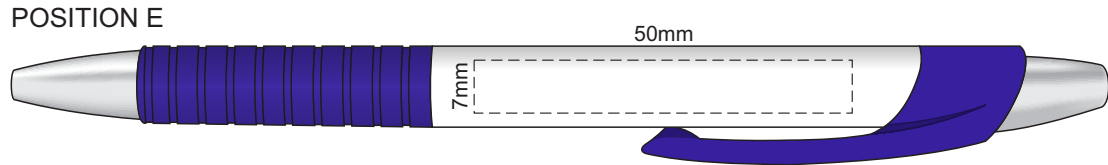

Grip	Barrel
Yellow	
Orange	
Pink	
Red	
Green	
Cyan	
Blue	
Purple	
Black	

100% of Actual Size  
Screen Print

POSITION A

100% of Actual Size  
Pad Print

POSITION D

POSITION E

100% of Actual Size  
Direct Digital