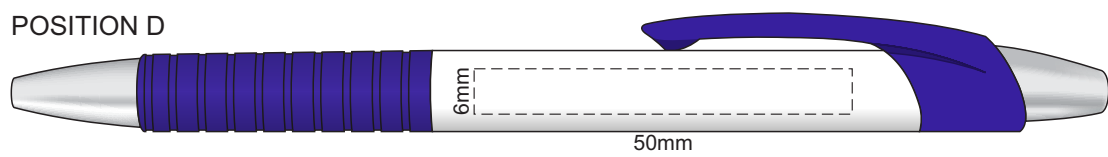

Grip	Barrel
Yellow	
Orange	
Pink	
Red	
Green	
Cyan	
Blue	
Purple	
Black	

100% of Actual Size  
Screen Print

POSITION A

100% of Actual Size  
Pad Print

POSITION D

POSITION E

100% of Actual Size  
Direct Digital

POSITION D

POSITION E