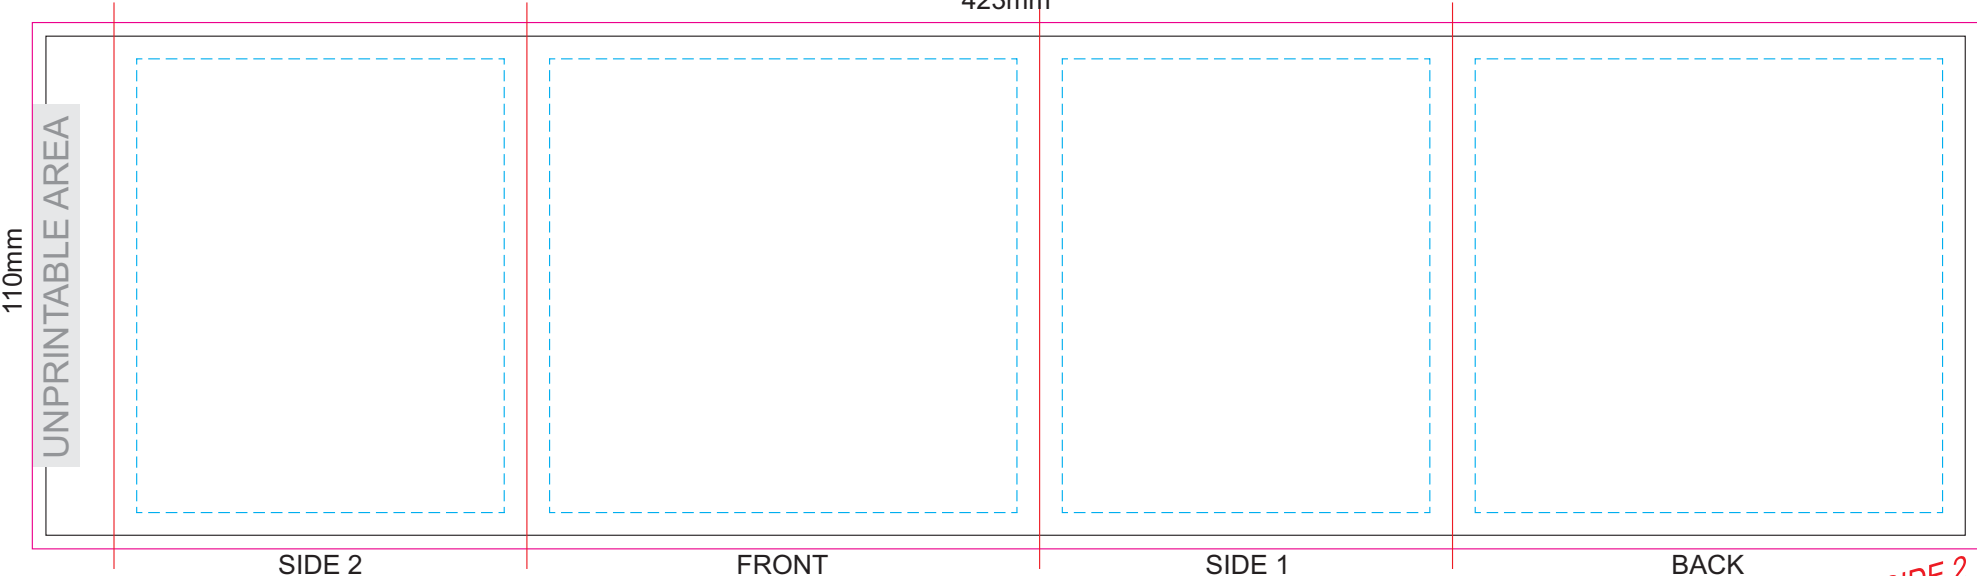

The Roma mug is slightly conical. Any horizontal lines in art may appear curved, vertical lines may appear on a slight angle.

Blue Line = The SIGNIFICANT PRINT AREA

(Keep all critical images & text within this box)

Black Line = Maximum print area

Red Line = Exact opposites of the product
(centre artwork to the red line)

QUALITY OF CERAMICS

Due to the inherent properties of ceramic ware produced by foreign manufacturers, there may be small imperfections or irregularities which should not be perceived as defective. Variations in materials firing temperatures and colour pigment may result in glaze and imprint colour variations. These variations are considered acceptable.

100% of Actual Size
Digital Packaging Print

GIFT BOX
FRONT

Artwork will be printed directly onto the product via CMYK printing (no white), colours will not be vibrant due to white ink not being available for this process.

GIFT BOX SLEEVE

60% of Actual Size
Digital Print
423mm

SIDE 2

FRONT

SIDE 1

BACK

Blue Line = The SIGNIFICANT PRINT AREA
(Keep all critical images & text within this box)
Black Line = Maximum print area
Pink Line = Bleed off to here
Red Line = Fold Line