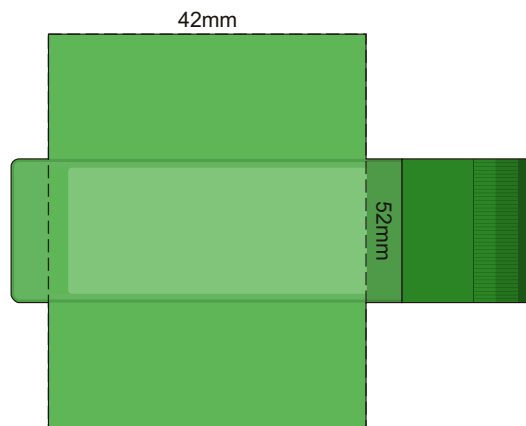

100% of Actual Size
Pad Print

Please note: The cap of the Lip Balm should be positioned to the right of the logo for the best orientation for right-handed use

100% of Actual Size
Screen Print (one colour)

Please note: The cap of the Lip Balm should be positioned to the right of the logo for the best orientation for right-handed use

100% of Actual Size
Direct Digital

Please note: The cap of the Lip Balm should be positioned to the right of the logo for the best orientation for right-handed use