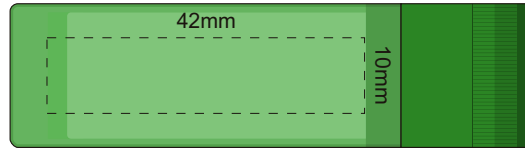

100% of Actual Size
Pad Print

Please note: The cap of the Lip Balm should be positioned to the right of the logo for the best orientation for right-handed use

100% of Actual Size
Screen Print (one colour)

Please note: The cap of the Lip Balm should be positioned to the right of the logo for the best orientation for right-handed use

100% of Actual Size
Direct Digital

Please note: The cap of the Lip Balm should be positioned to the right of the logo for the best orientation for right-handed use