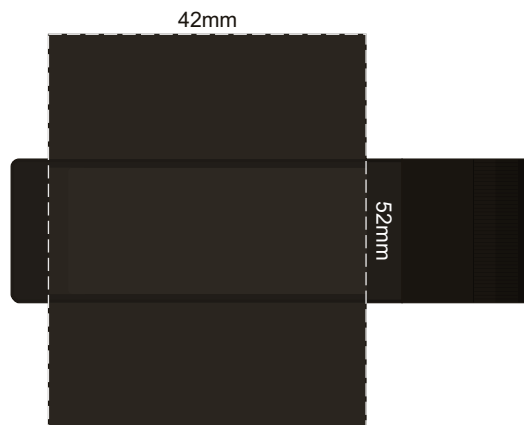

100% of Actual Size
Pad Print

Please note: The cap of the Lip Balm should be positioned to the right of the logo for the best orientation for right-handed use

100% of Actual Size
Screen Print (one colour)

Please note: The cap of the Lip Balm should be positioned to the right of the logo for the best orientation for right-handed use

100% of Actual Size
Direct Digital

Please note: The cap of the Lip Balm should be positioned to the right of the logo for the best orientation for right-handed use