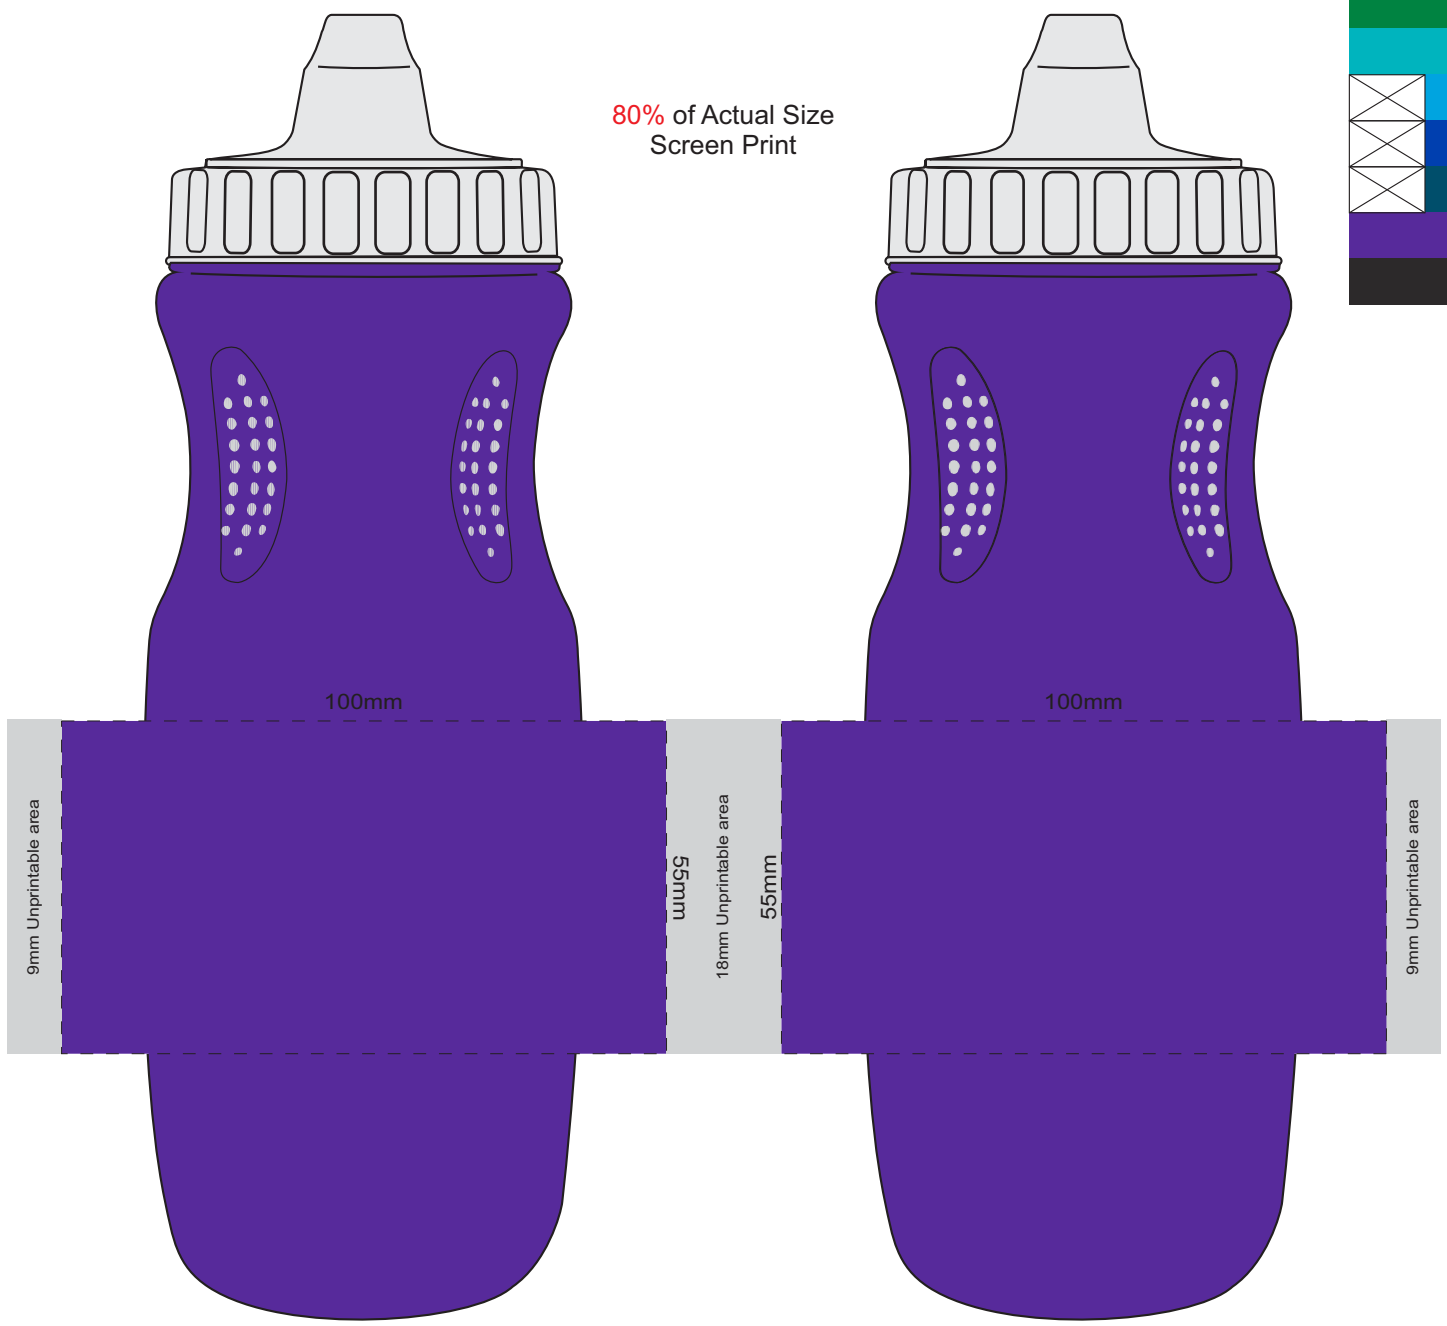

80% of Actual Size  
Screen Print

**PLEASE NOTE:** Tight registration is available on one side only.